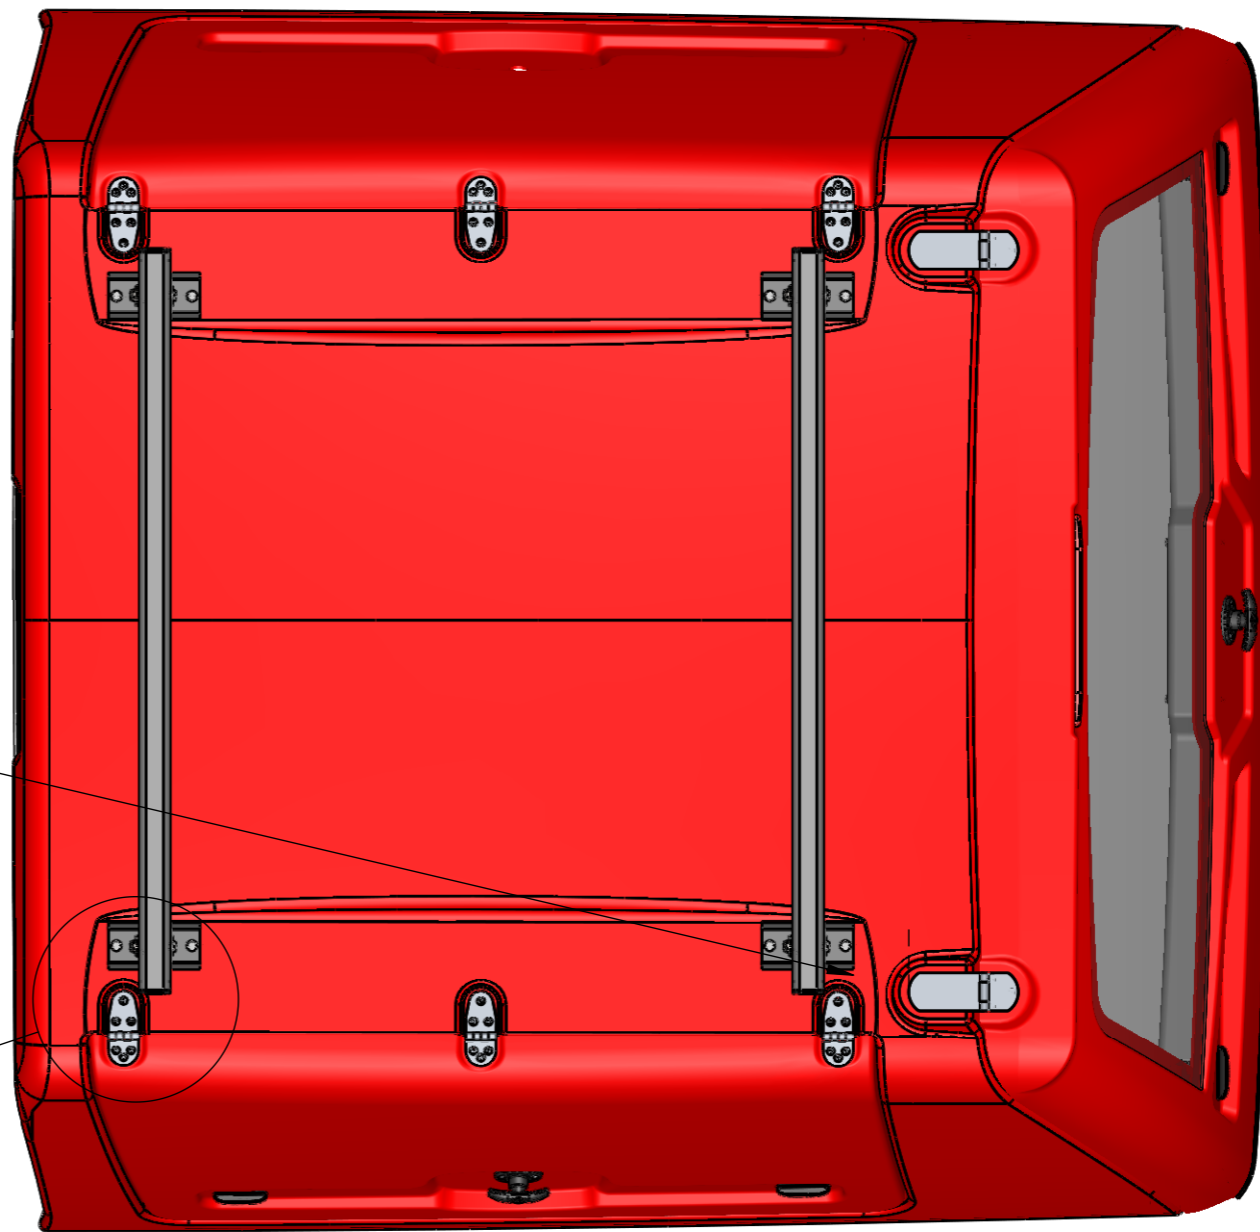

Foten i linje med gångjärn.
Foot in line with hinge

A (1 : 2)

This drawing is the property of PLB Vindic AB. It is strictly confidential and must not be copied, traced or loaned without permission. Any infringement of these conditions will lead to the institution of legal procedures

Designed by RK		General Tolerances ISO 2768-1 m	Filename FOD-1155-TorRack	Date 2012-07-05	Scale 1:10
Owner PLB Vindic AB Sweden	Title/Name FOD-, FODC-1155 Lastbärare TorRack 80-1219 Roof Racks TorRack 80-1219			Drawing number FOD-1155-TorRack	Edition Sheet 1/1