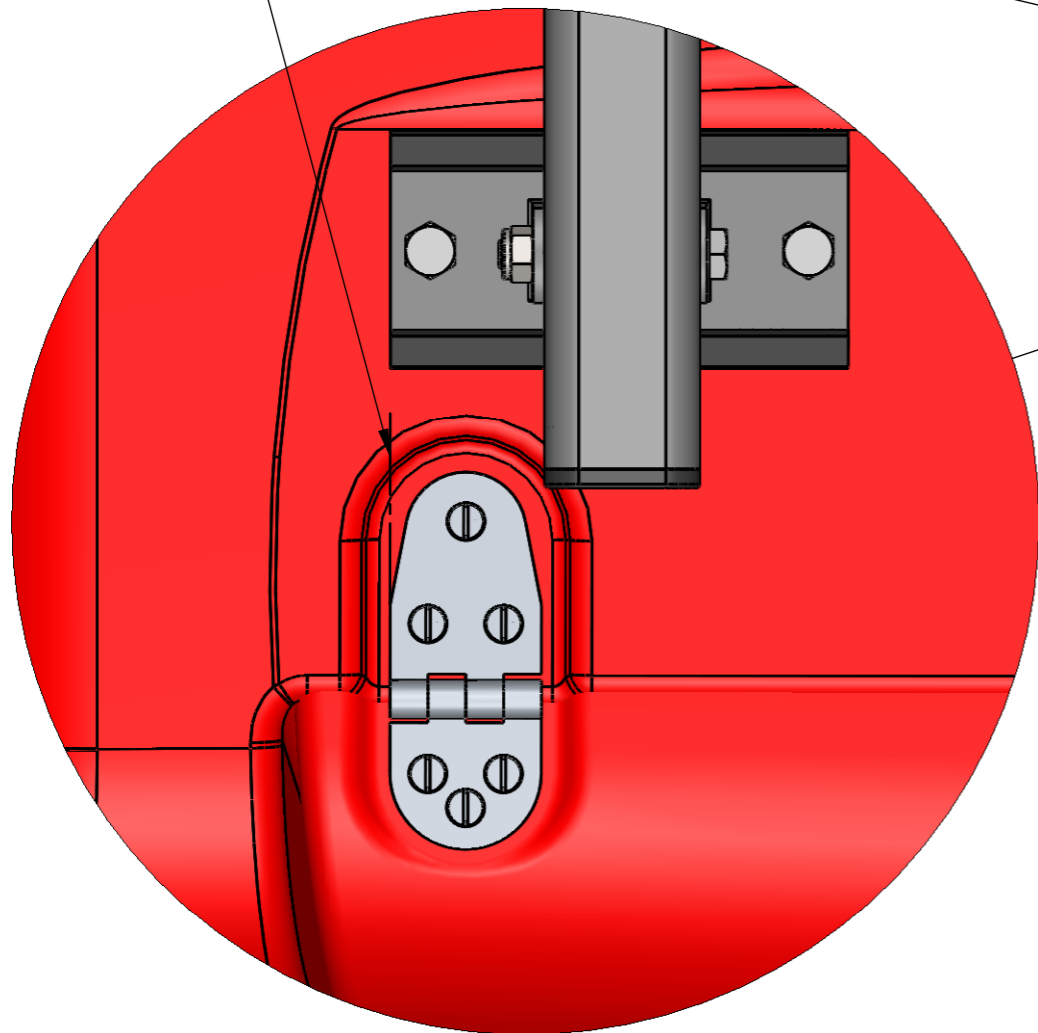

Foten i linje med gångjärn.
Foot in line with hinge

A (1 : 2)

This drawing is the property of PLB Vindic AB. It is strictly confidential and must not be copied, traced or loaned without permission. Any infringement of these conditions will lead to the institution of legal procedures

Designed by RK		General Tolerances ISO 2768-1 m	Filename FOD-1155-TorRack	Date 2012-07-05	Scale 1:10
Owner PLB Vindic AB Sweden	Title/Name FOD-, FODC-1155 Lastbärare TorRack 80-1219 Roof Racks TorRack 80-1219			Drawing number FOD-1155-TorRack	Edition Sheet 1/1