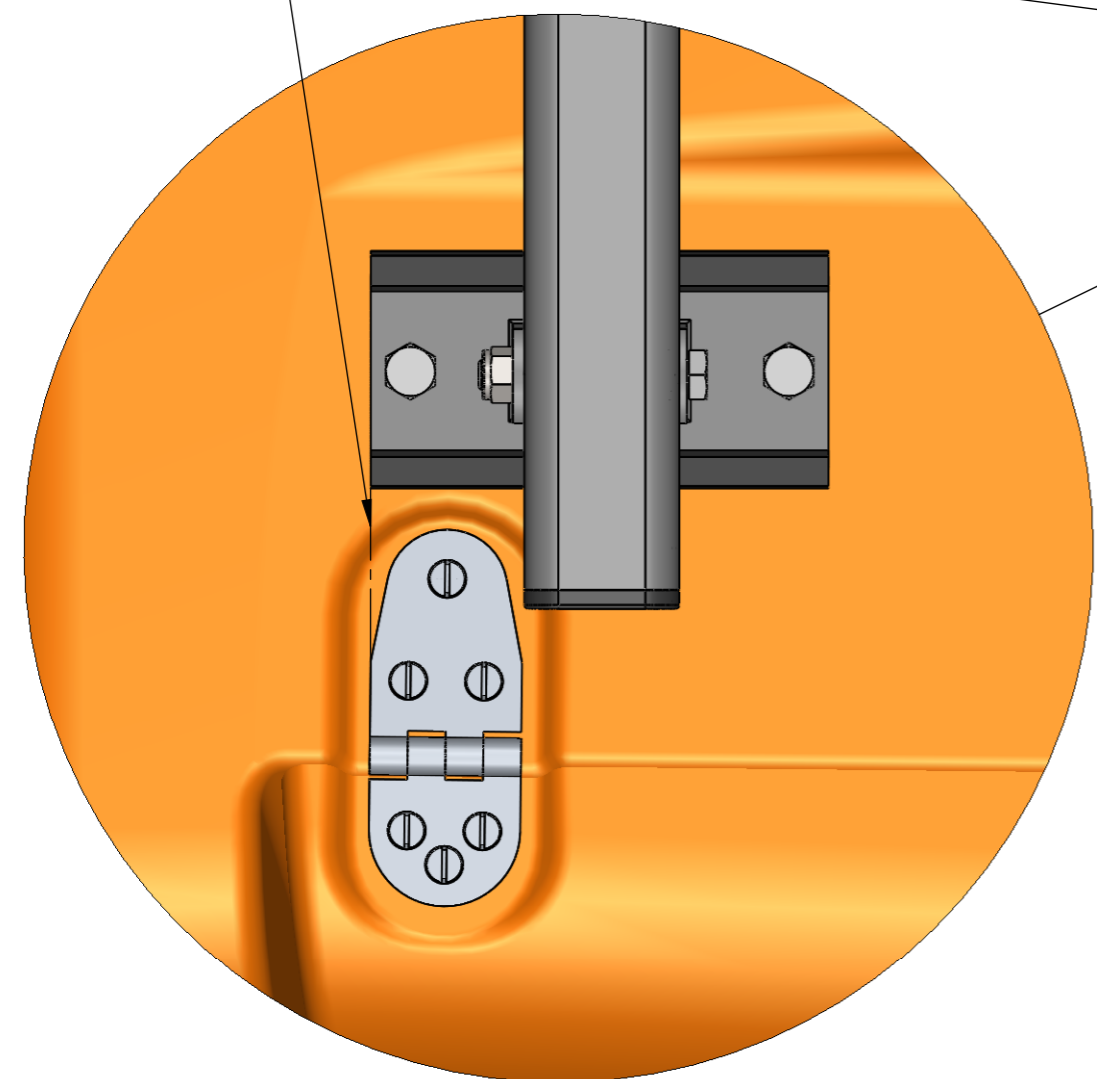

Foten i linje med gångjärn.  
Foot in line with hinge

This drawing is the property of PLB Vindic AB. It is strictly confidential and must not be copied, traced or loaned without permission. Any infringement of these conditions will lead to the institution of legal procedures

|                                       |  |                                    |  |                           |                      |
|---------------------------------------|--|------------------------------------|--|---------------------------|----------------------|
| Designed by<br><b>RK</b>              |  | General Tolerances<br>ISO 2768-1 m | Filename<br><b>FOSC-1155 TorRack</b>       | Date<br><b>2012-07-05</b> | Scale<br><b>1:10</b> |
| Owner<br><br><br>PLB Vindic AB Sweden | Title/Name<br><b>FOS-, FOSC-1155</b><br><b>Lastbärare TorRack 80-1219</b><br><b>Roof Racks TorRack 80-1219</b> |                                    |  | Edition                   | Sheet<br><b>1/1</b>  |
|                                       |  |                                    | Drawing number<br><b>FOSC-1155 TorRack</b> |                           |                      |