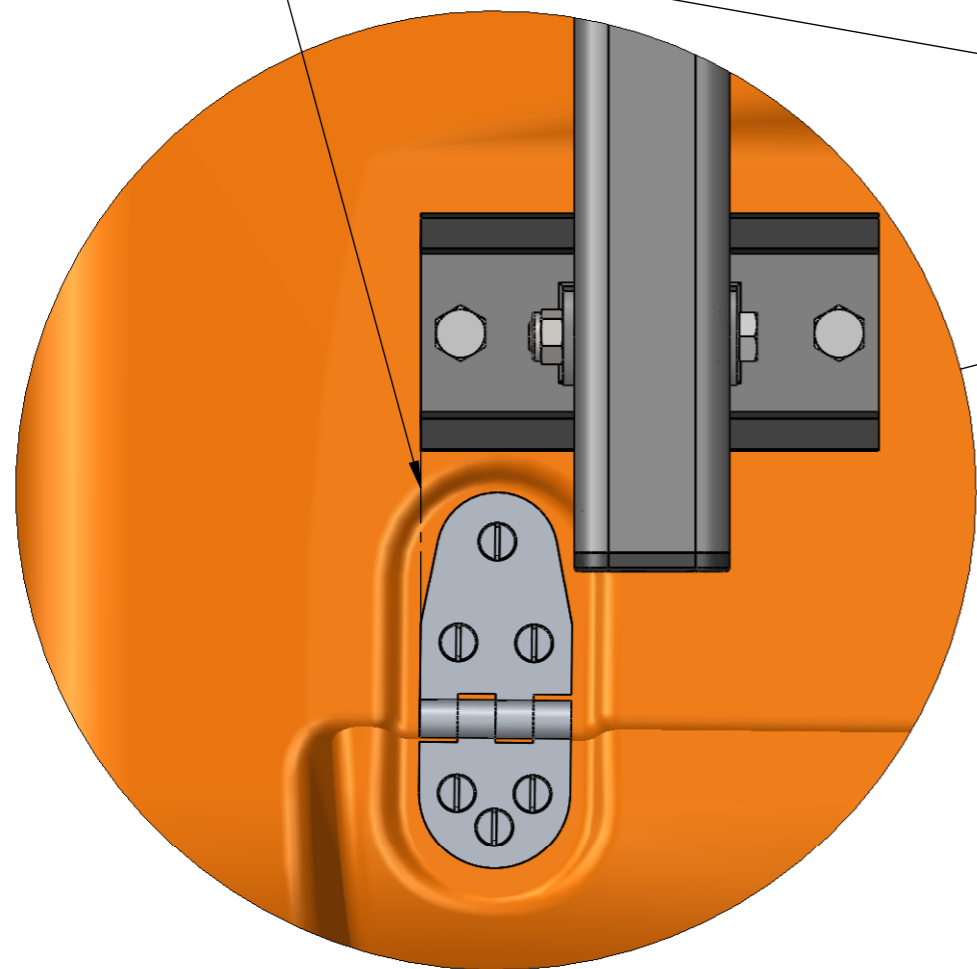

Foten i linje med gångjärn.
Foot in line with hinge

A (1 : 2)

Designed by RK		General Tolerances ISO 2768-1 m	Filename IEL-0055, -1155, TorRack	Date 2014-08-25	Scale 1:10
Owner PLB VINDIC PLB Vindic AB Sweden	Title/Name IEL-, IELC-0055, 1155. Lastbärare TorRack 80-1219 Roof racks TorRack 80-1219			Edition	Sheet 1/1
			Drawing number IEL-0055, -1155, TorRack		