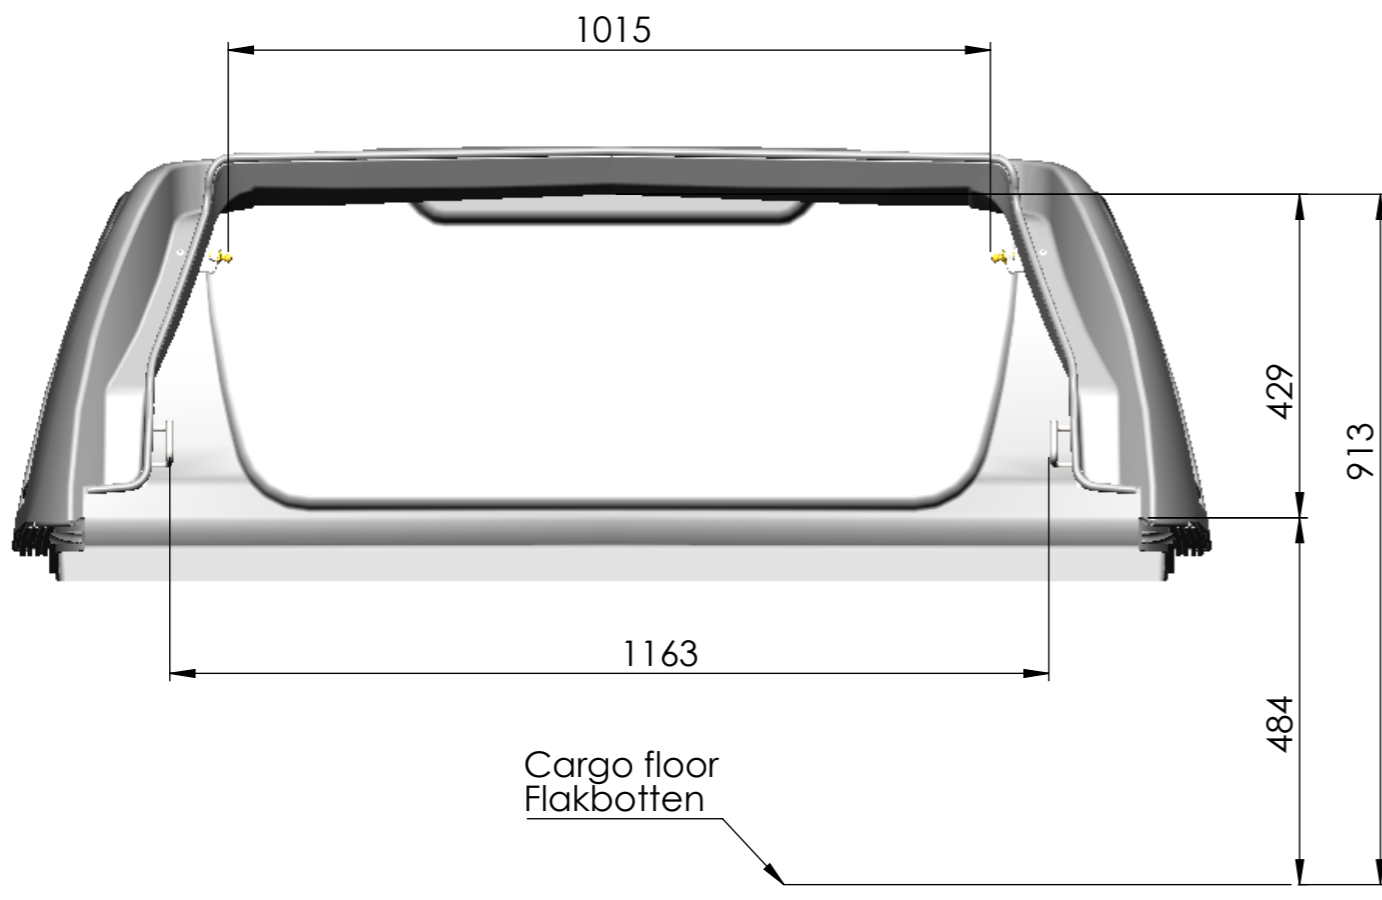

	General tolerances:	ISO 2768-1m	Date:	17.06.2016	Scale:	1:10
	Designed by:	S. Ennemuist	Title/Name:			
	Checked by:	I. Karus	NP3KC-0055;-1155 measurements			
Owner:		 PLB Vindic AB Sweden	Sheet: 1/1	Drawing number:		
			NP3KC-1155 M			