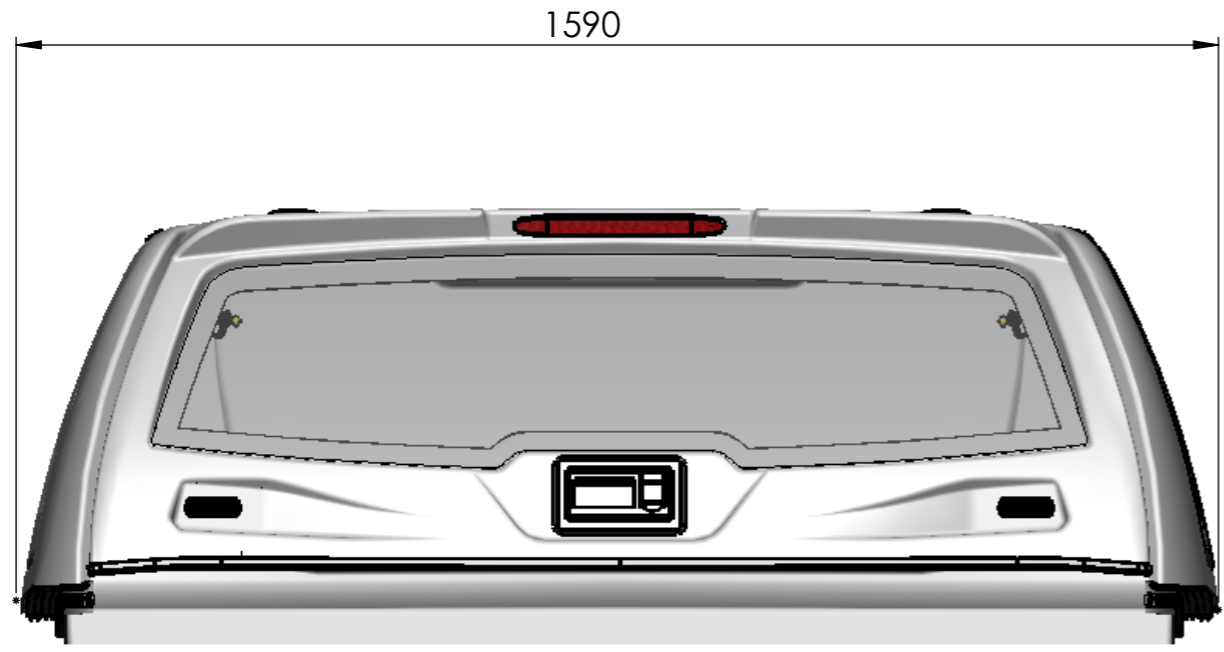

	General tolerances:	ISO 2768-1m	Date:	17.06.2016	Scale:	1:10
	Designed by:	S. Ennemuist	Title/Name:			
	Checked by:	I. Karus	NP3KC-0055;-1155 measurements			
Owner:		 PLB Vindic AB Sweden	Sheet: 1/1	Drawing number:		
			NP3KC-1155 M			