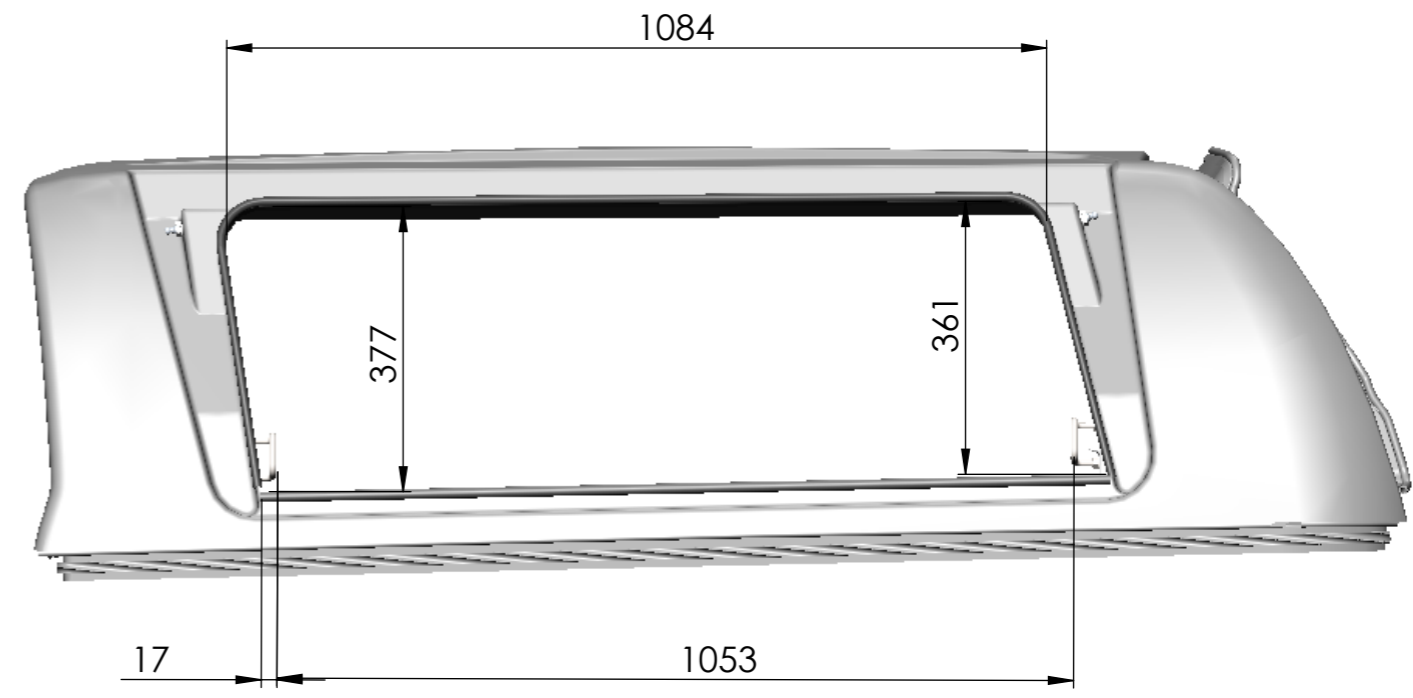

	General tolerances:	ISO 2768-1m	Date:	17.06.2016	Scale:	1:10
	Designed by:	S. Ennemuist	Title/Name:			
	Checked by:	I. Karus	NP3KC-0055;-1155 measurements			
Owner:		 PLB Vindic AB Sweden	Sheet: 1/1	Drawing number:		
			NP3KC-1155 M			