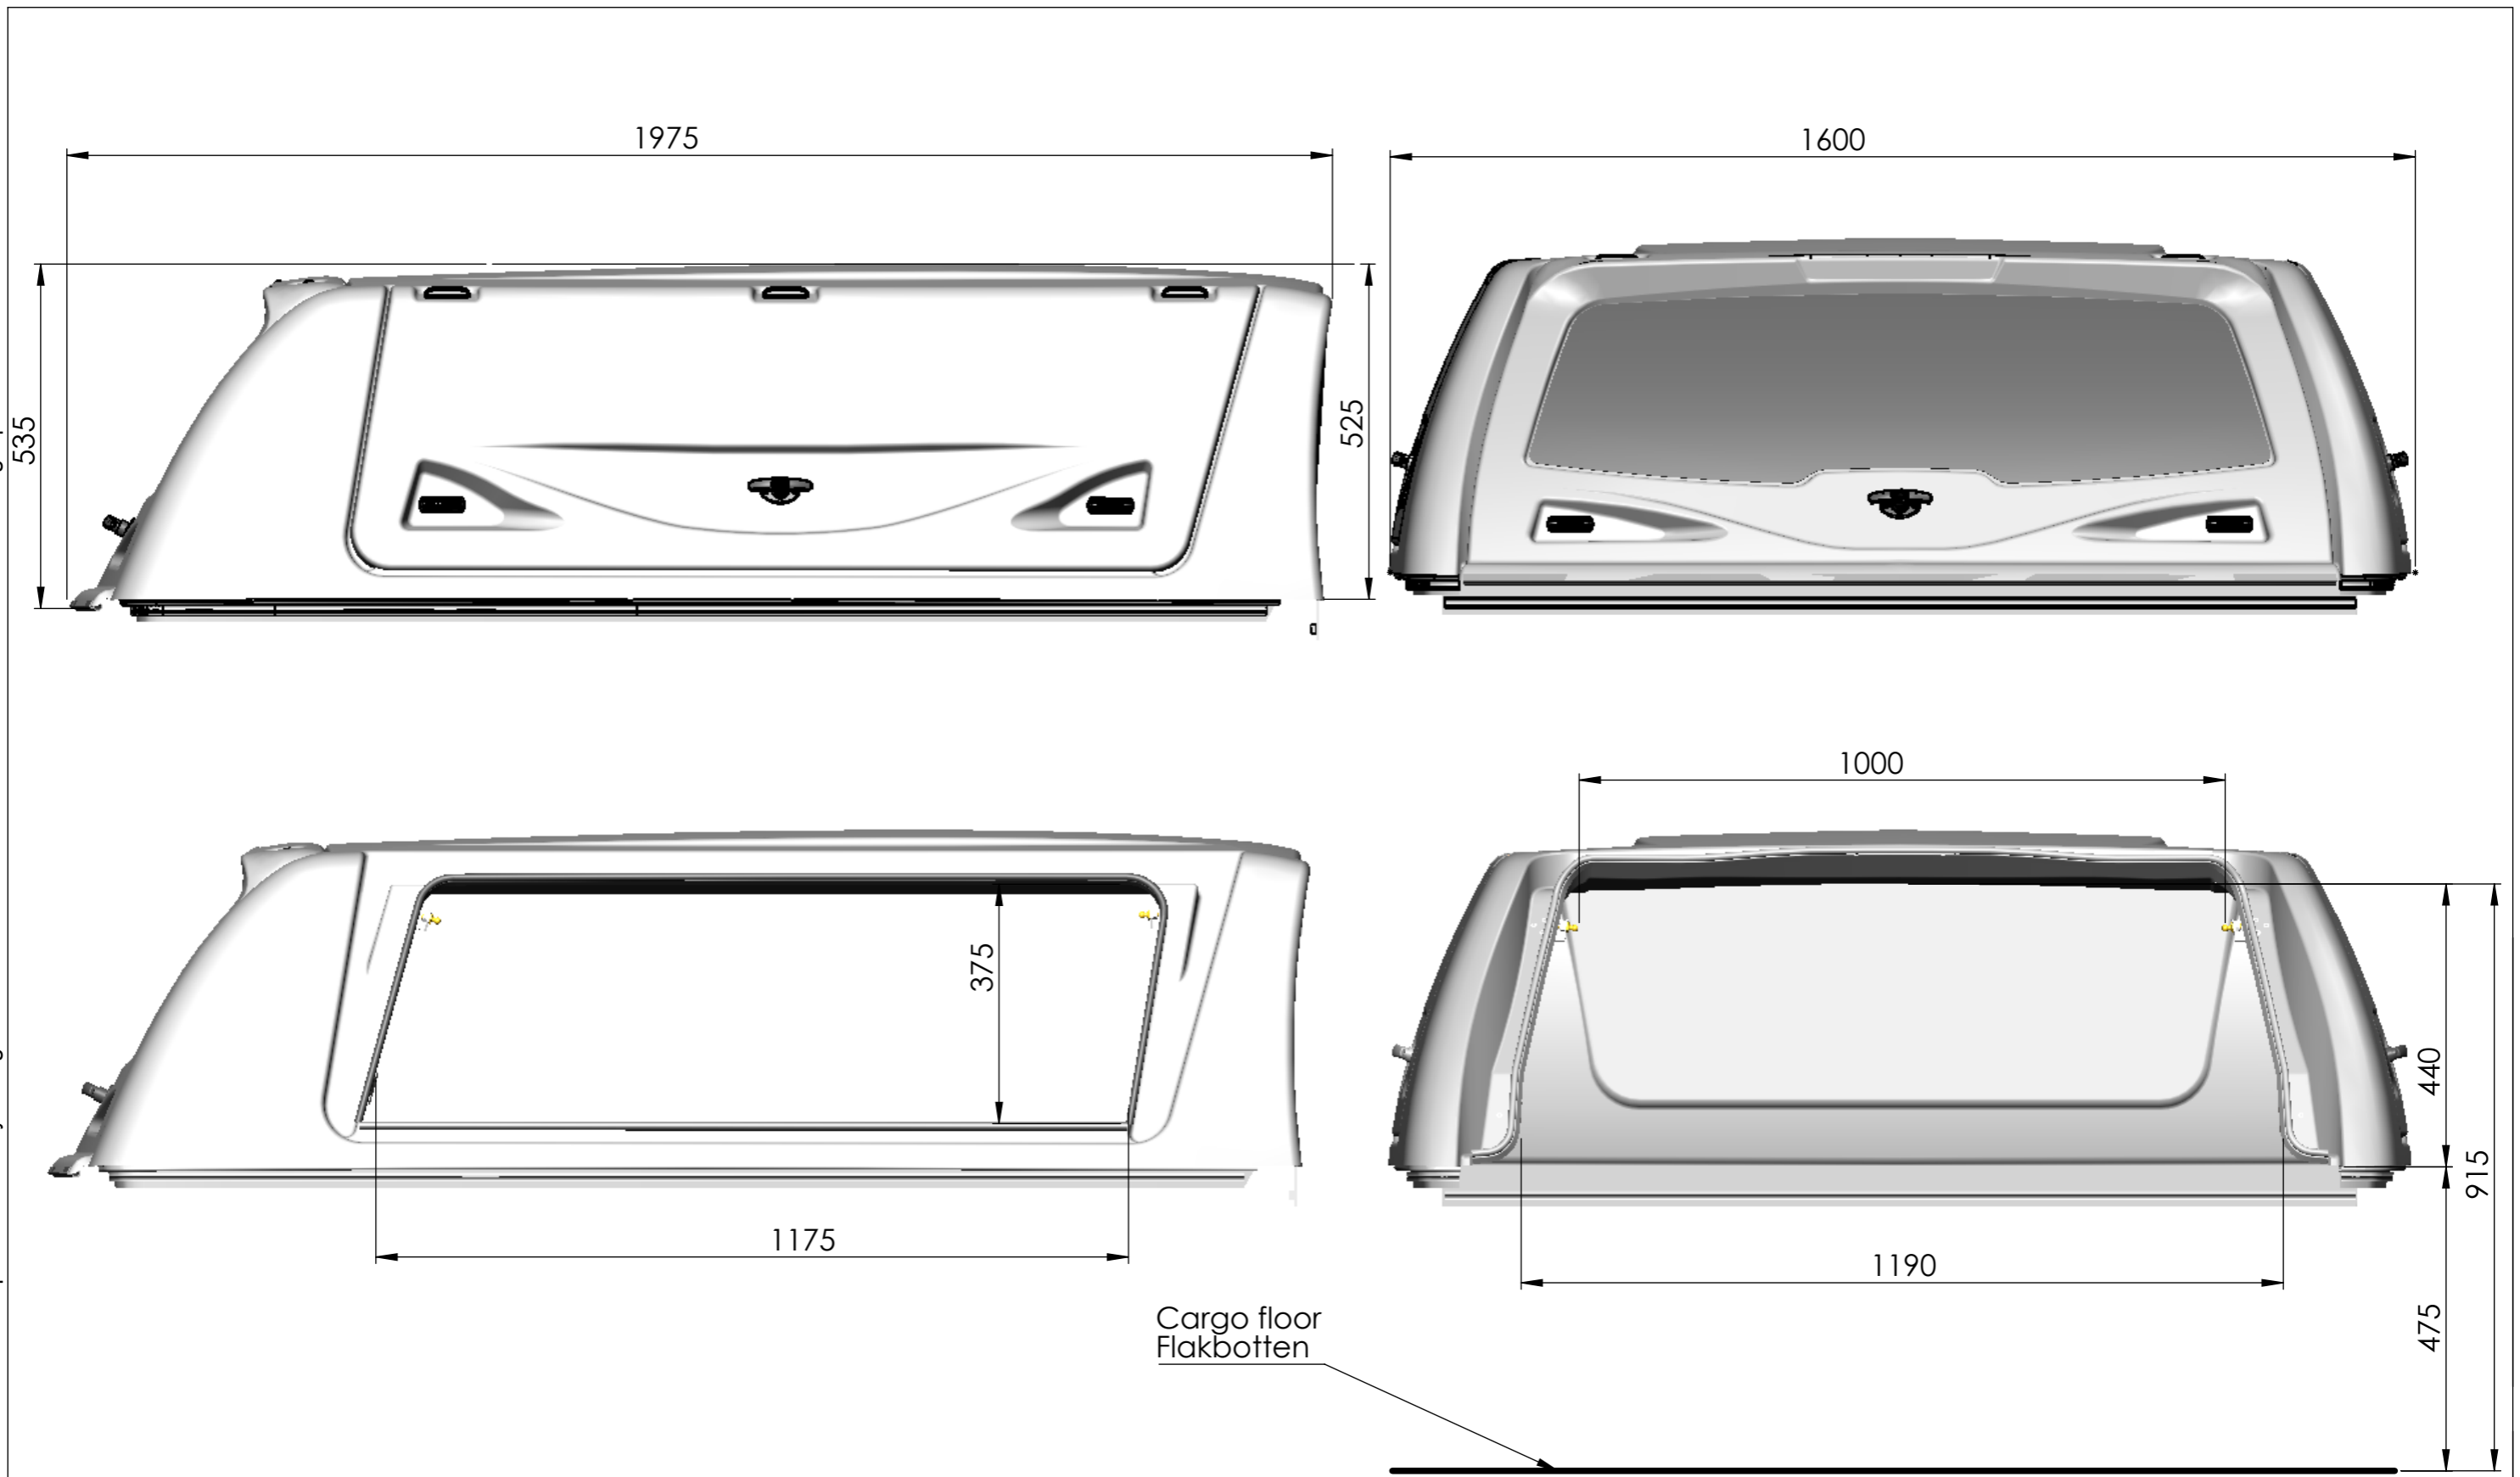

	General tolerances:	ISO 2768-1m	Date:	1.09.2016	Scale:	1:10
	Designed by:	S. Ennemuist	Title/Name:			
	Checked by:	I. Karus	THX-0055;-1155 measurements			
Owner:	 PLB Vindic AB Sweden		Sheet: 1/1	Drawing number: THX-1155 M		