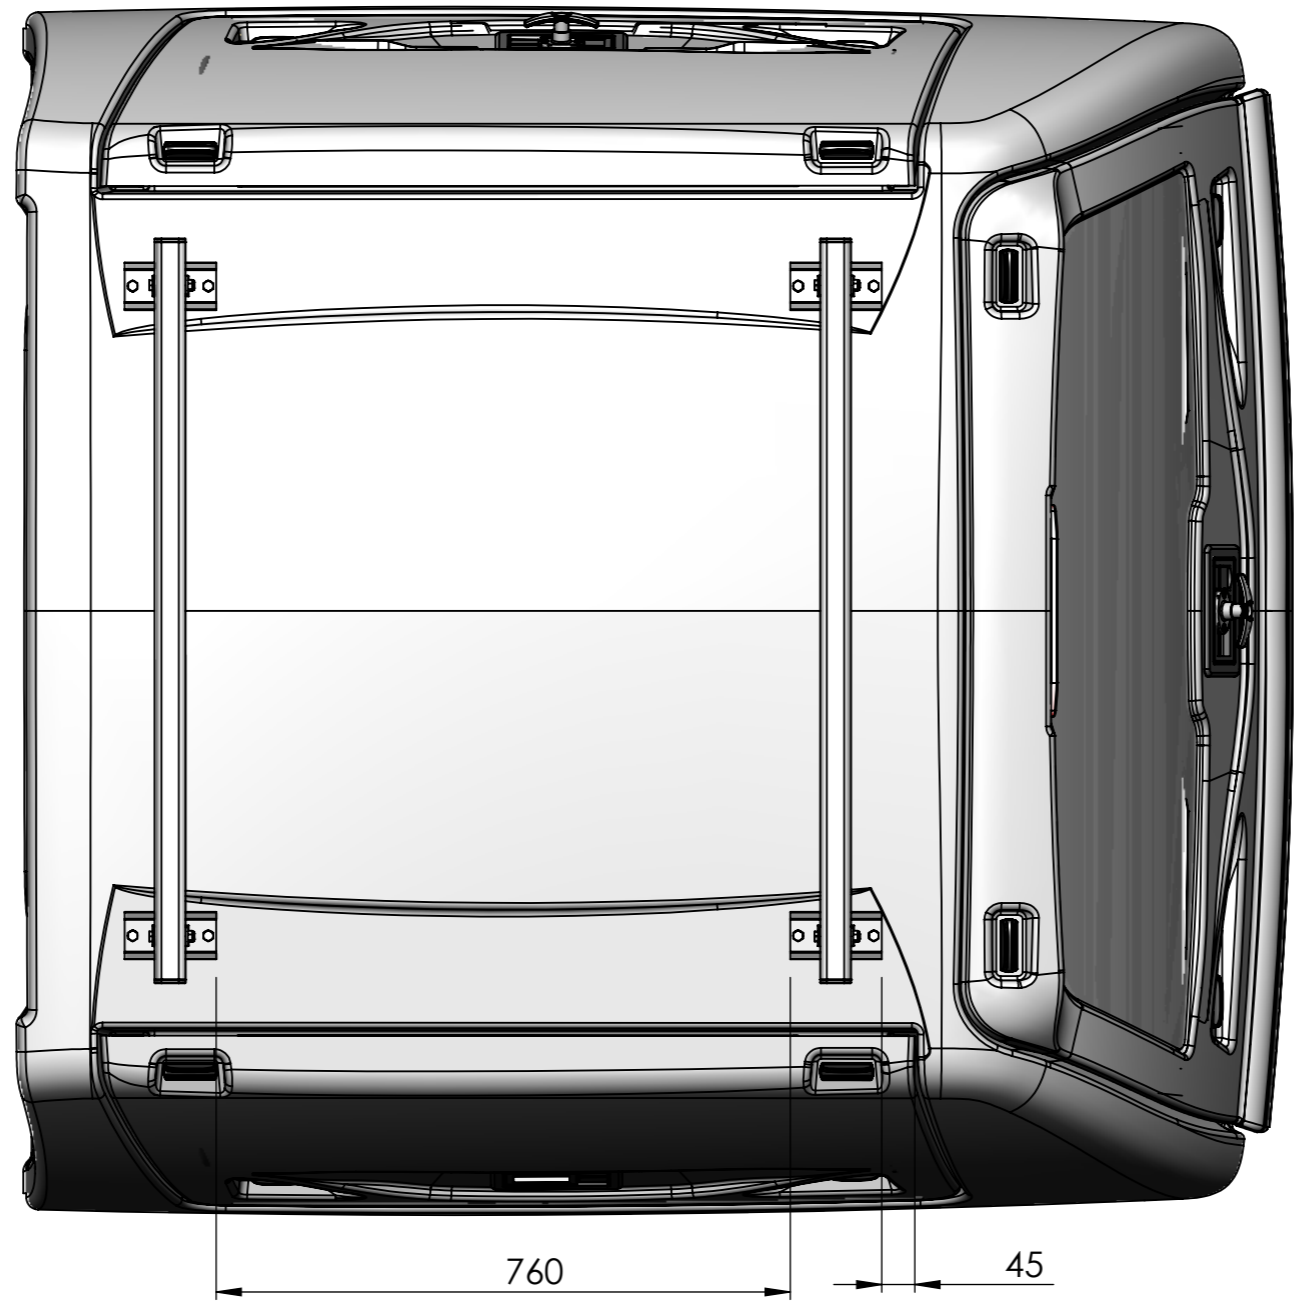

	General tolerances:	ISO 2768-1m	Date:	30.11.2016	Scale:	1:10
	Designed by:	S. Ennemuist	Title/Name: THD-;THDC-55 TorRack 80-1219			
Checked by:	I. Karus					
Owner:	 PLB Vindic AB Sweden		Sheet: 1/1	Drawing number: THD-;THDC-55 TorRack		