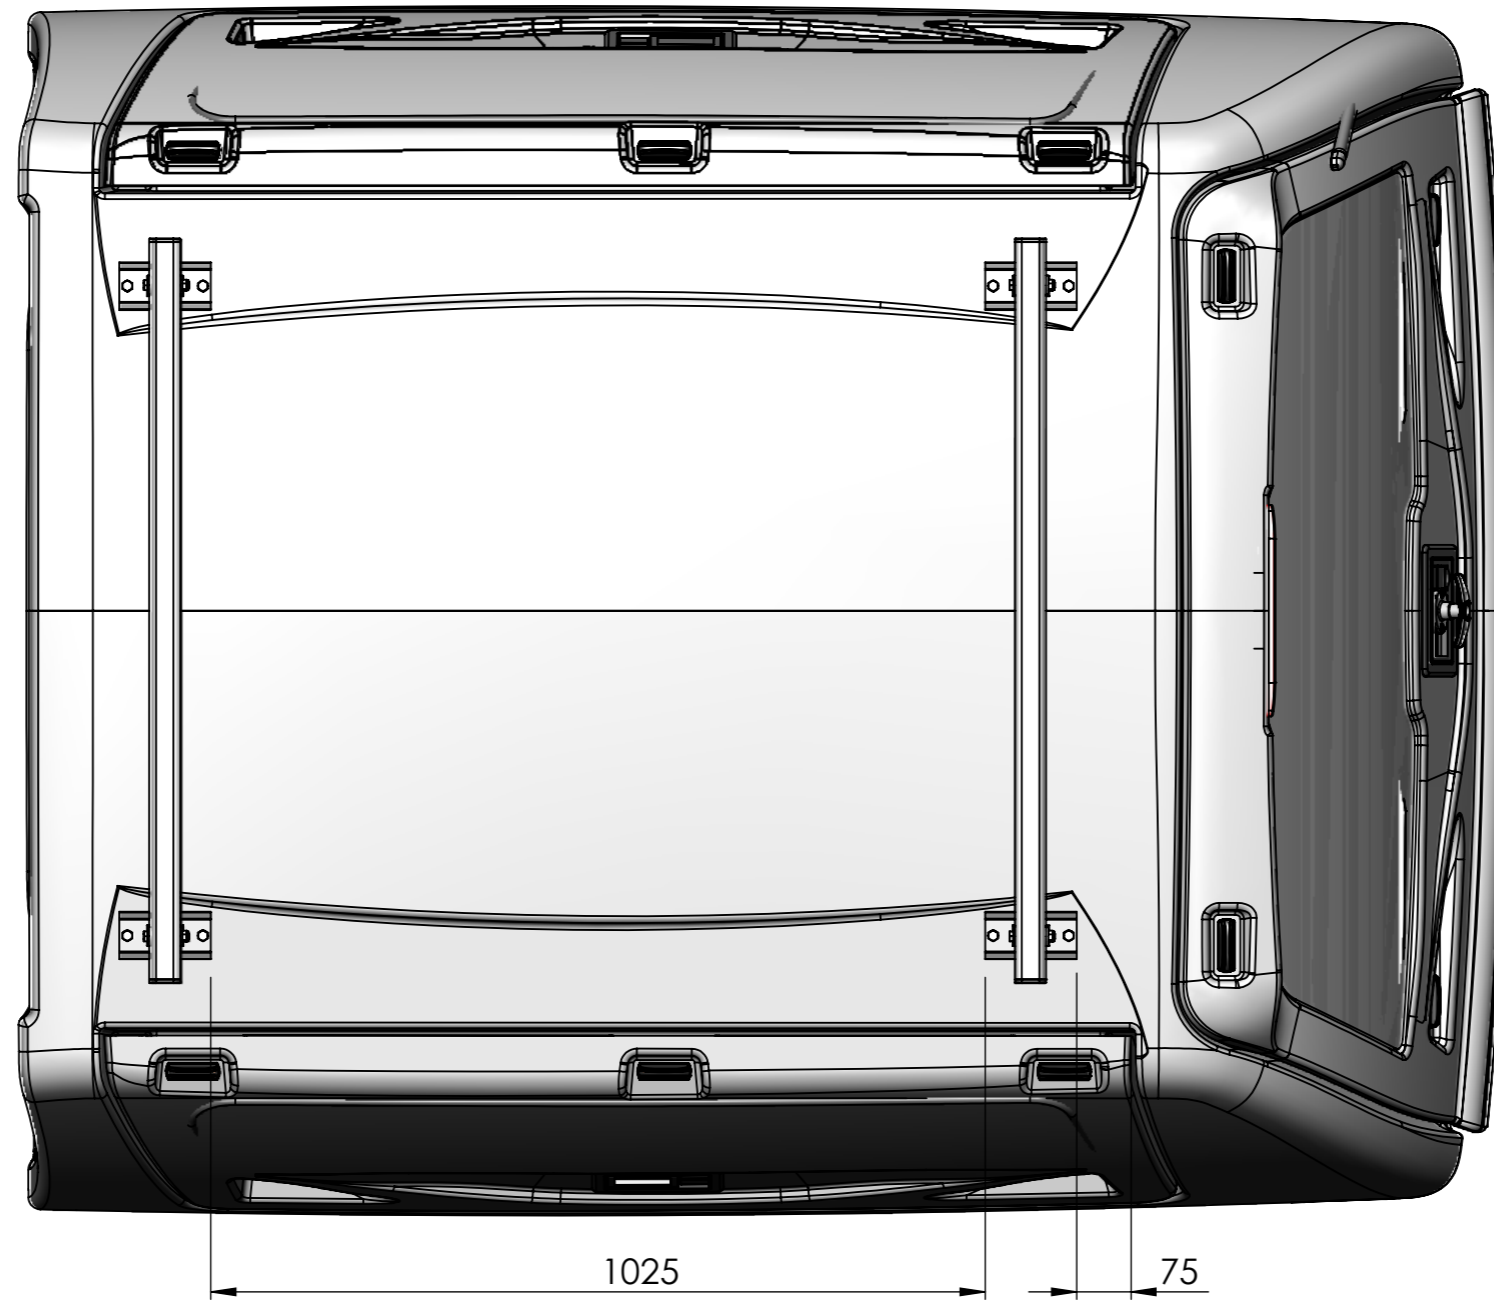

	General tolerances:	ISO 2768-1m	Date:	30.11.2016	Scale:	1:10
	Designed by:	S. Ennemuist	Title/Name: THX-;THXC-55 TorRack 80-1219			
Checked by:	I. Karus					
Owner:	 PLB Vindic AB Sweden		Sheet: 1/1	Drawing number: THX-;THXC-55 TorRack		