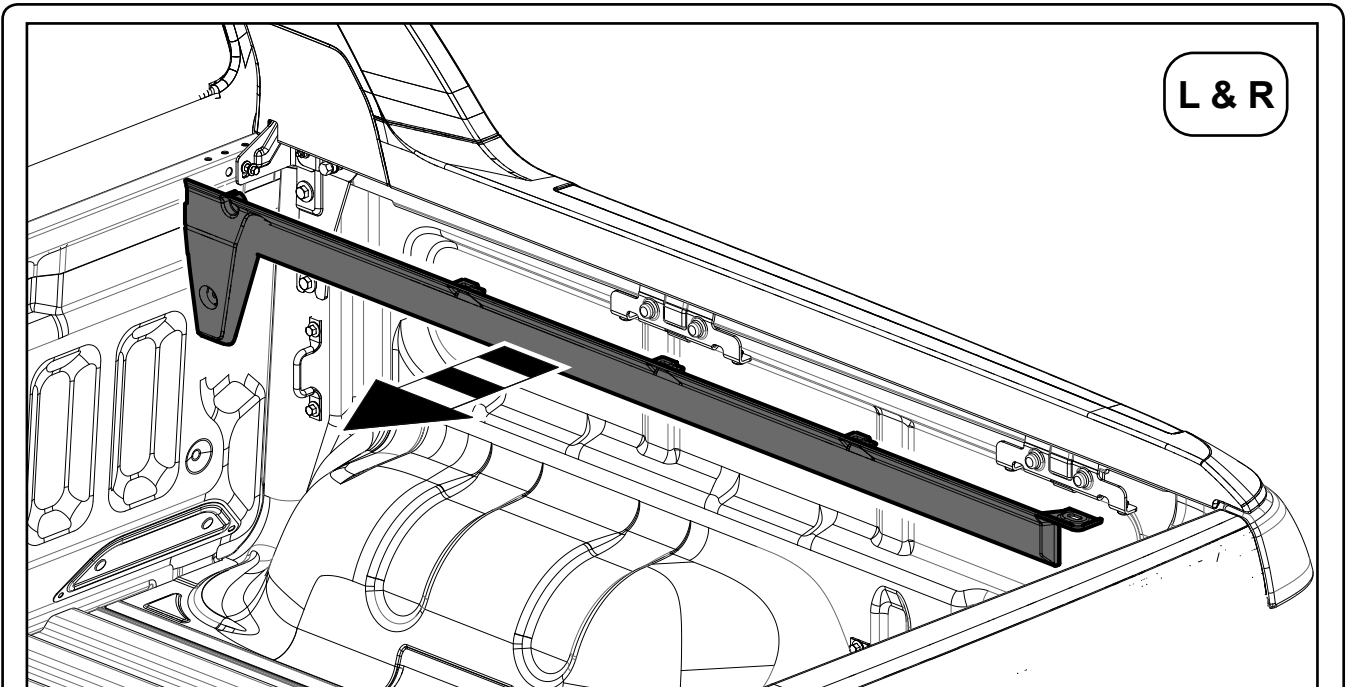

Ford Wildtrak

Red Rock Roll Cover
Installation instructions