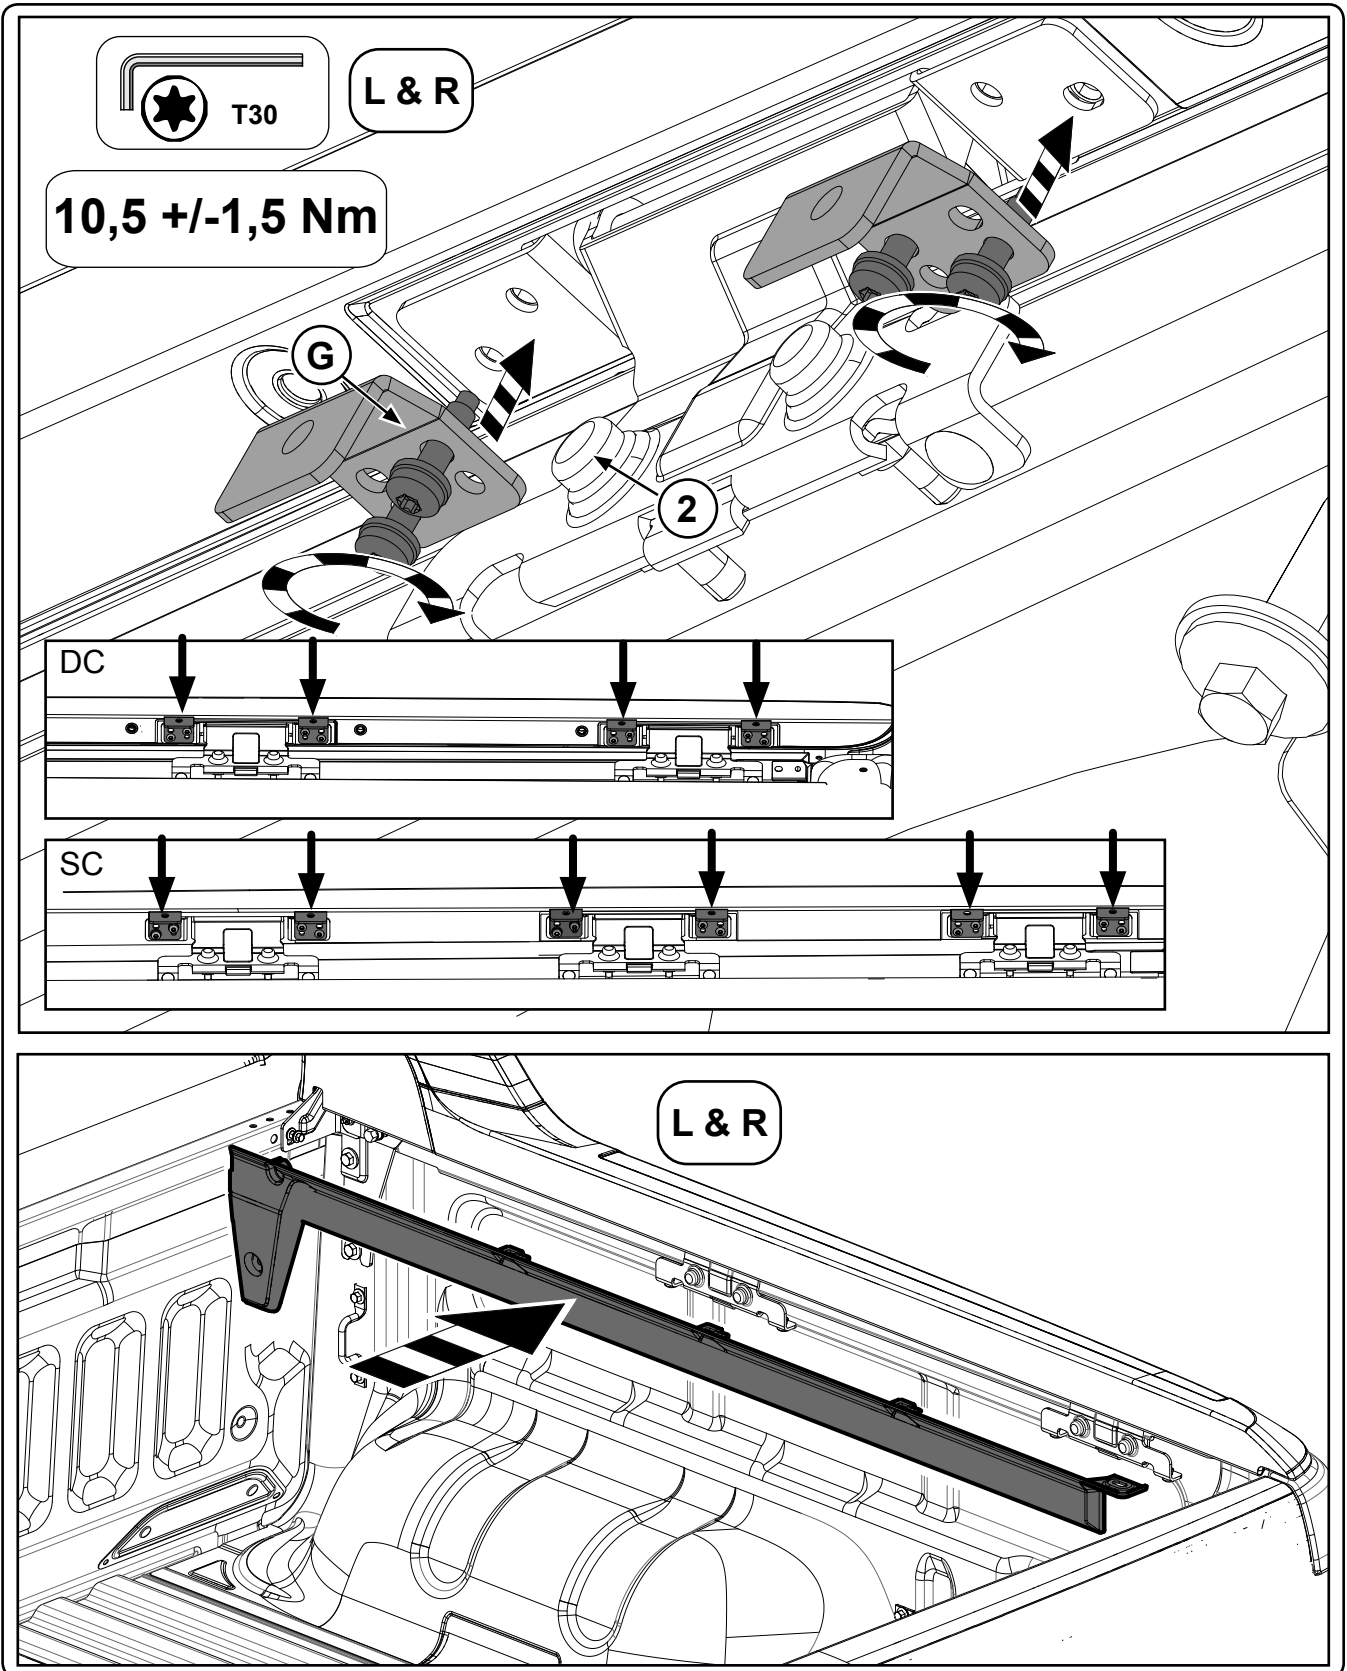

Ford Wildtrak

Red Rock Roll Cover
Installation instructions