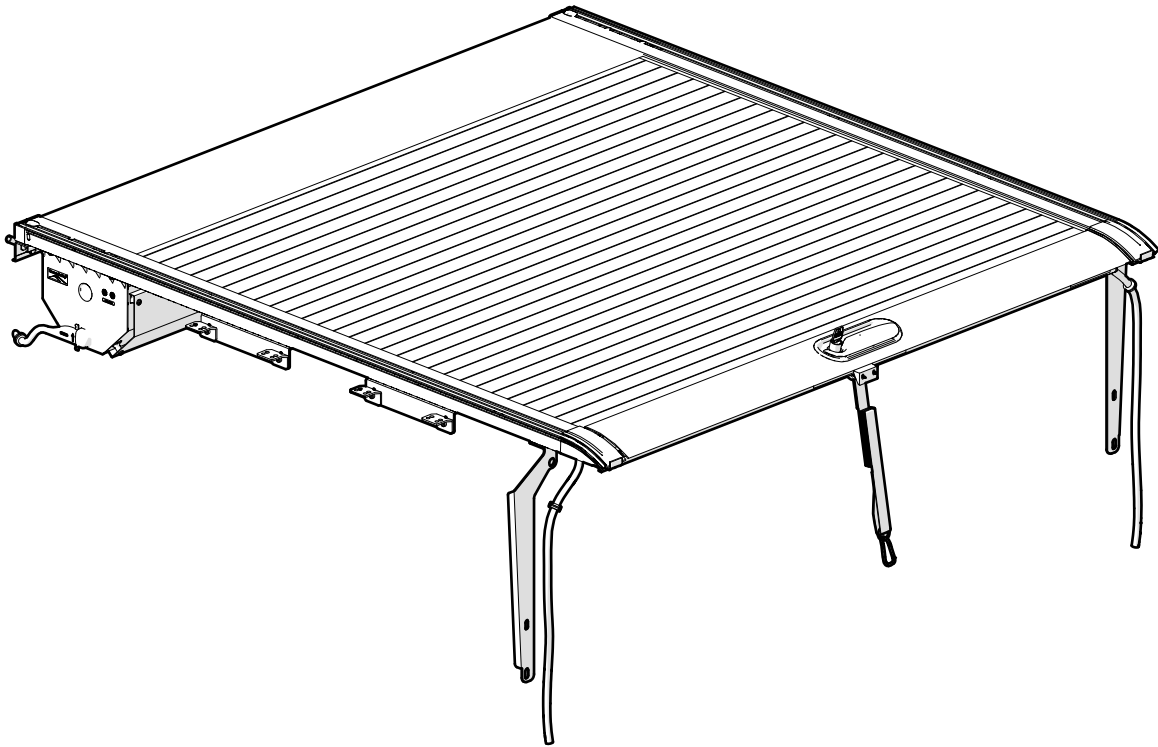

Ford Wildtrak

Red Rock Roll Cover
Installation instructions

Model Year: 2011 →

Part Number: RR RC FO90 H04 Double Cab (DC)
RR RC FO91 H04 Super Cab (SC)

Weight: 31 / 36 kg

Installation Time: 2 hr

GR Installation instruction
Mountain Top Roll