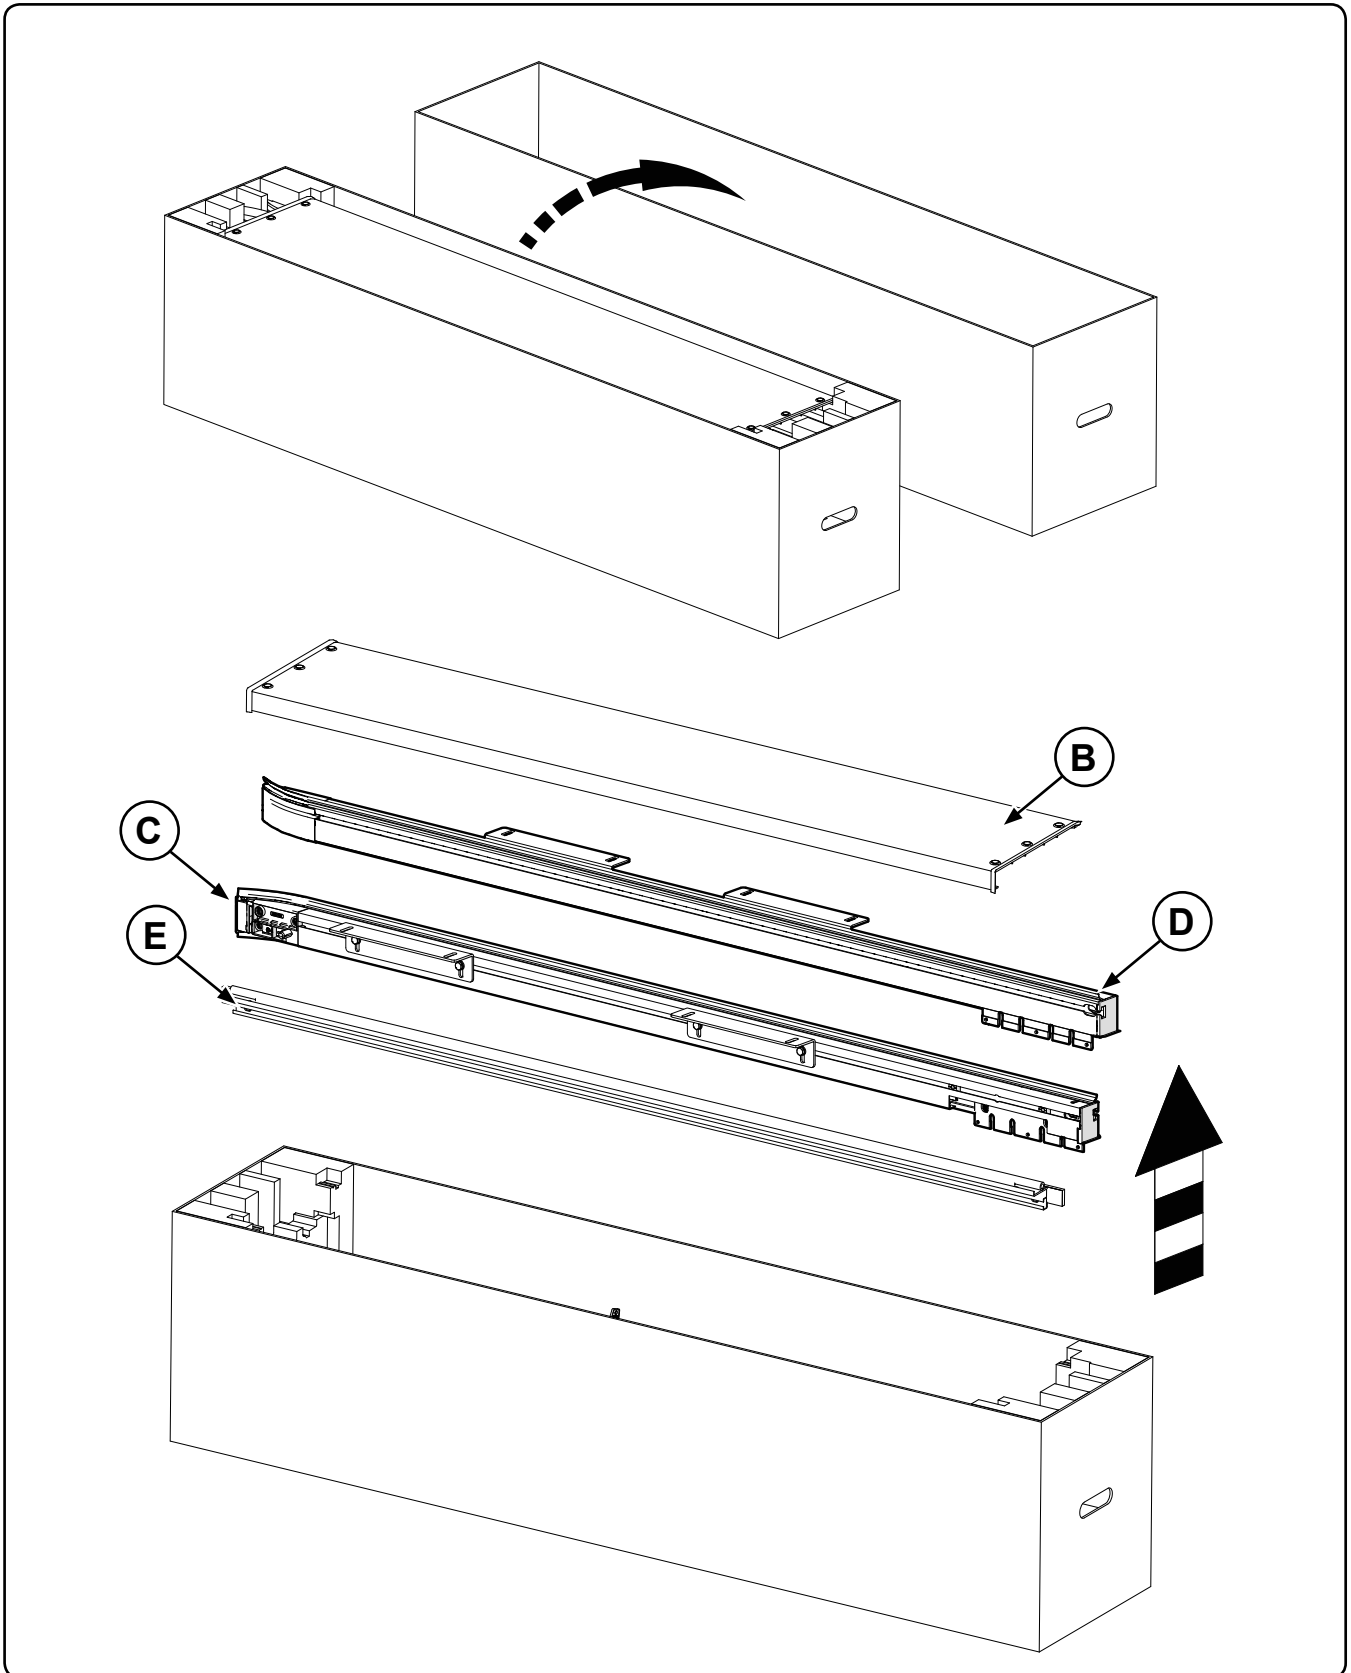

Ø 17mm

+

Rust protection
Rostschutzmittel
Anti-rouille
Anti roest

Ford Wildtrak

Red Rock Roll Cover
Installation instructions

Ford Wildtrak

Red Rock Roll Cover
Installation instructions

Ford Wildtrak