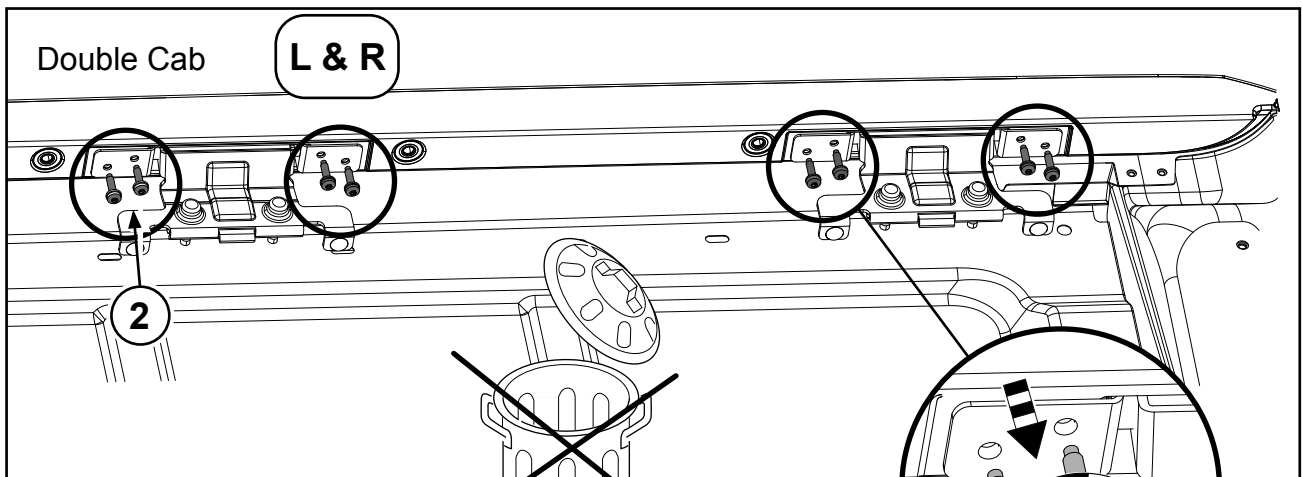

Ford Wildtrak

Red Rock Roll Cover
Installation instructions