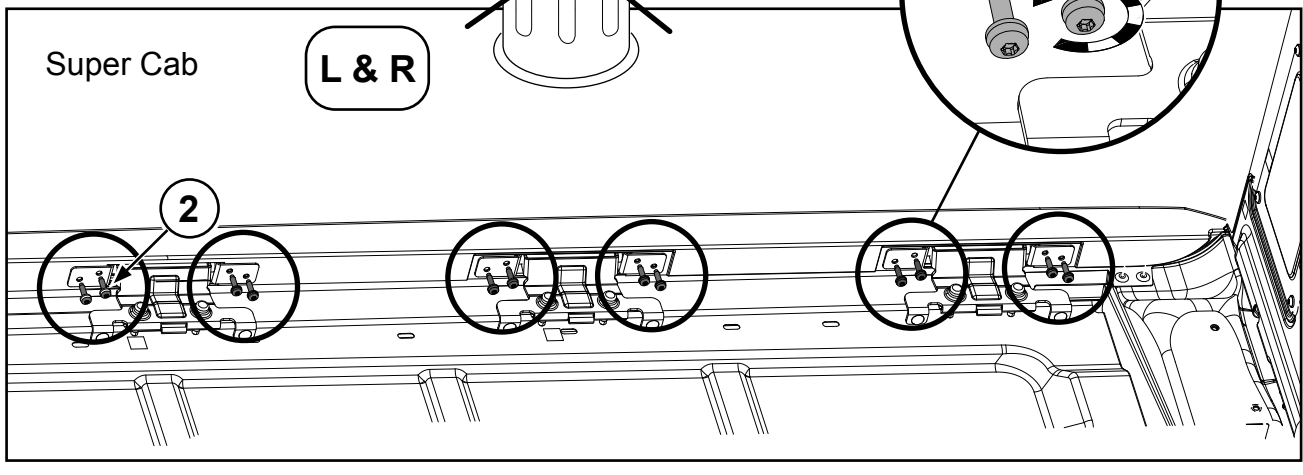

Ford Wildtrak

Red Rock Roll Cover
Installation instructions