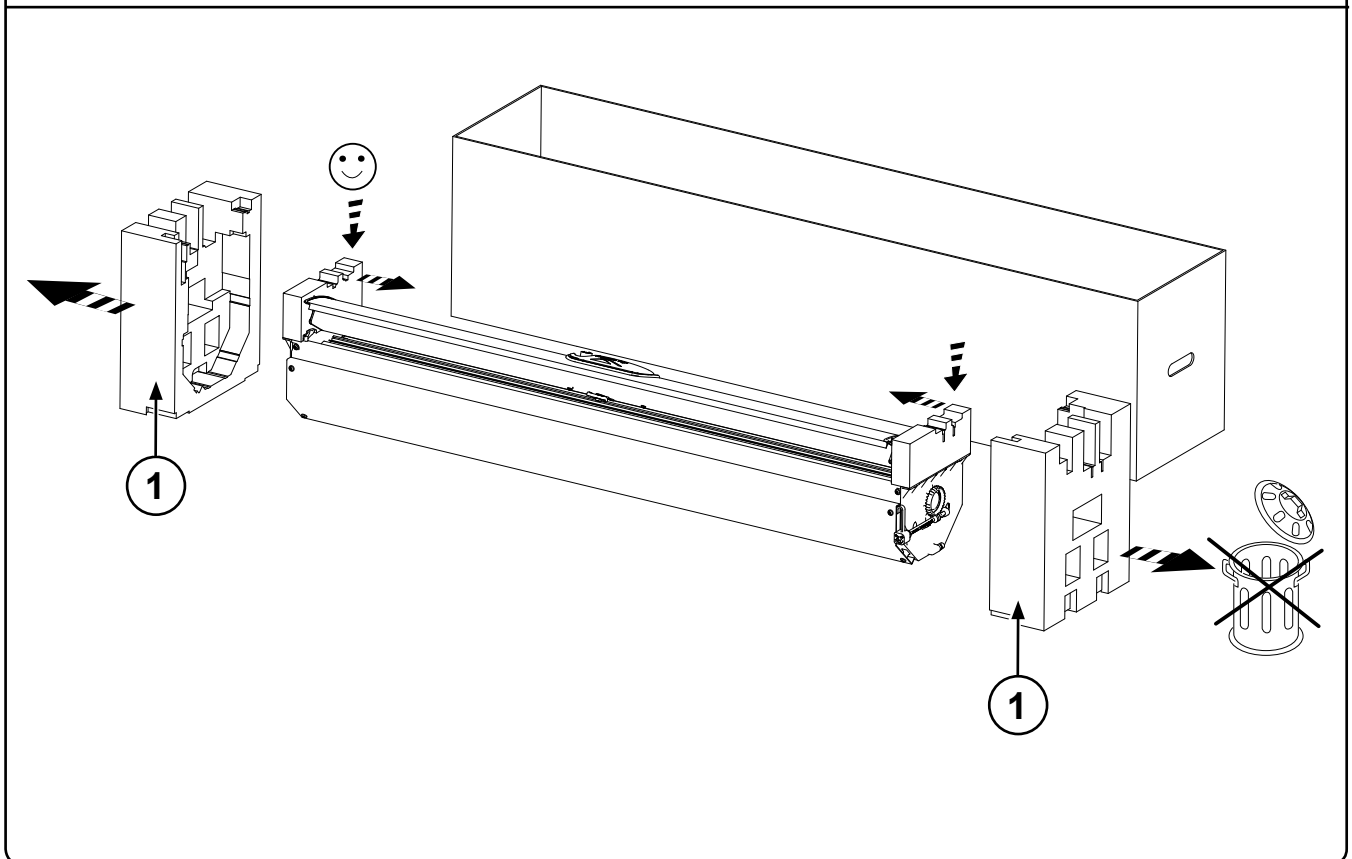

Ø 17mm

+

Rust protection
Rostschutzmittel
Anti-rouille
Anti roest

Ford Wildtrak

Red Rock Roll Cover
Installation instructions

Ford Wildtrak

Red Rock Roll Cover
Installation instructions

Ford Wildtrak