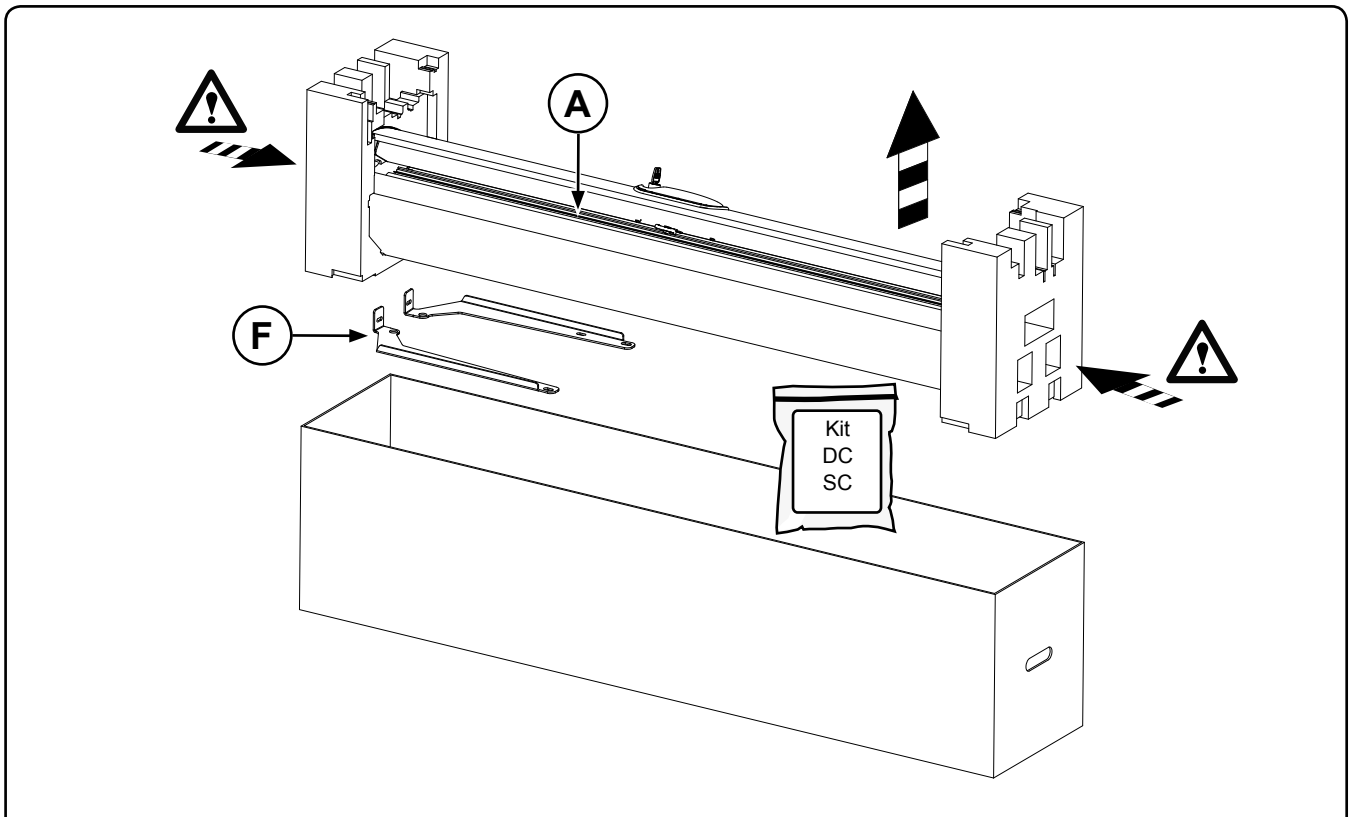

Ø 17mm

+

Rust protection
Rostschutzmittel
Anti-rouille
Anti roest

Ford Wildtrak

Red Rock Roll Cover
Installation instructions

Ford Wildtrak

Red Rock Roll Cover
Installation instructions

Ford Wildtrak