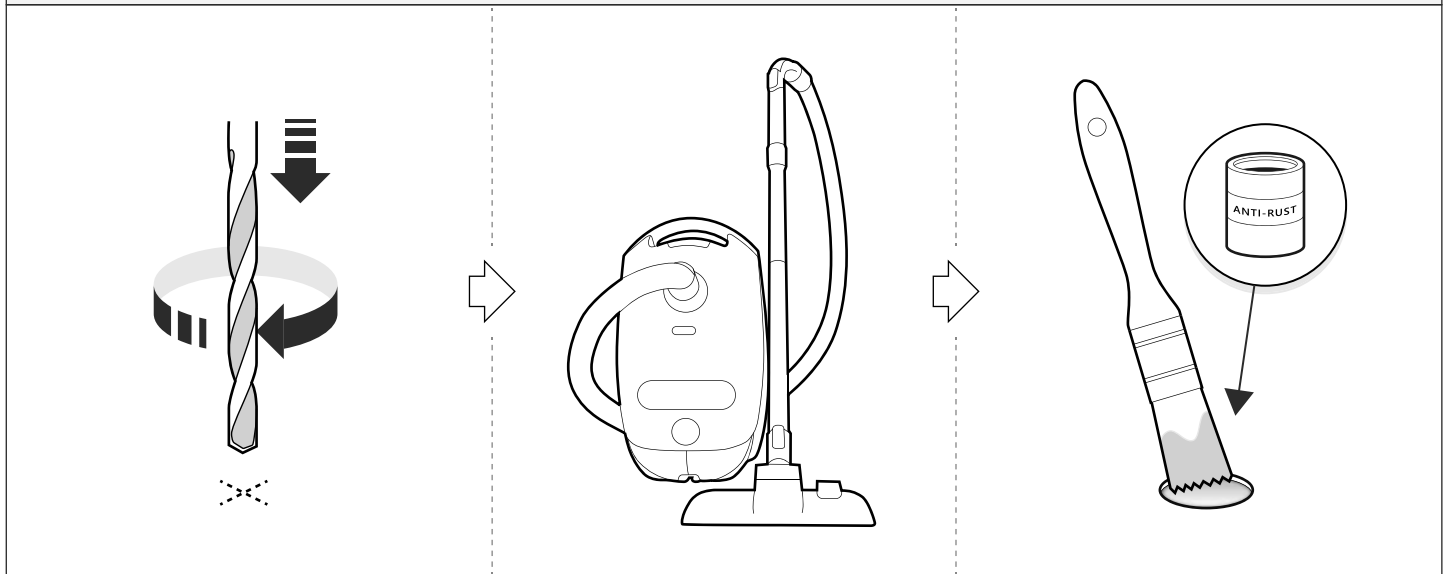

Tools and materials needed

10 mm Ø 24 mm		1 - 25 Nm 13 mm 5 mm - T15, T20, T30	ANTI-RUST Rust protection Rostschutzmittel Anti-rouille Anti roest		
	H₂O			LOCTITE 243	SILICONE OIL

1

Applying rust protection