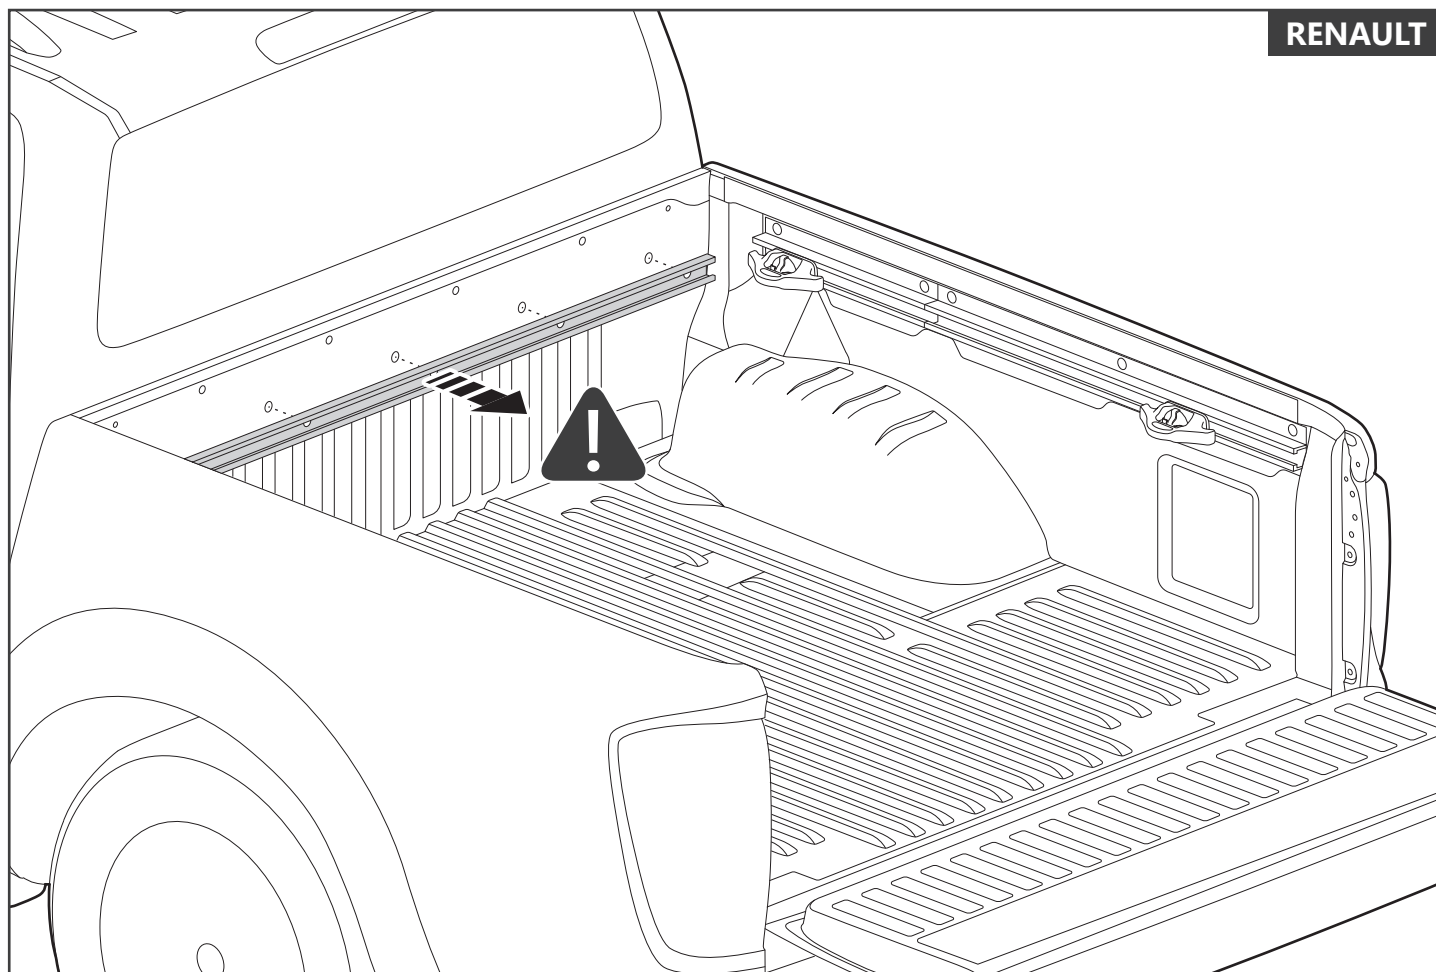

1

Applying rust protection