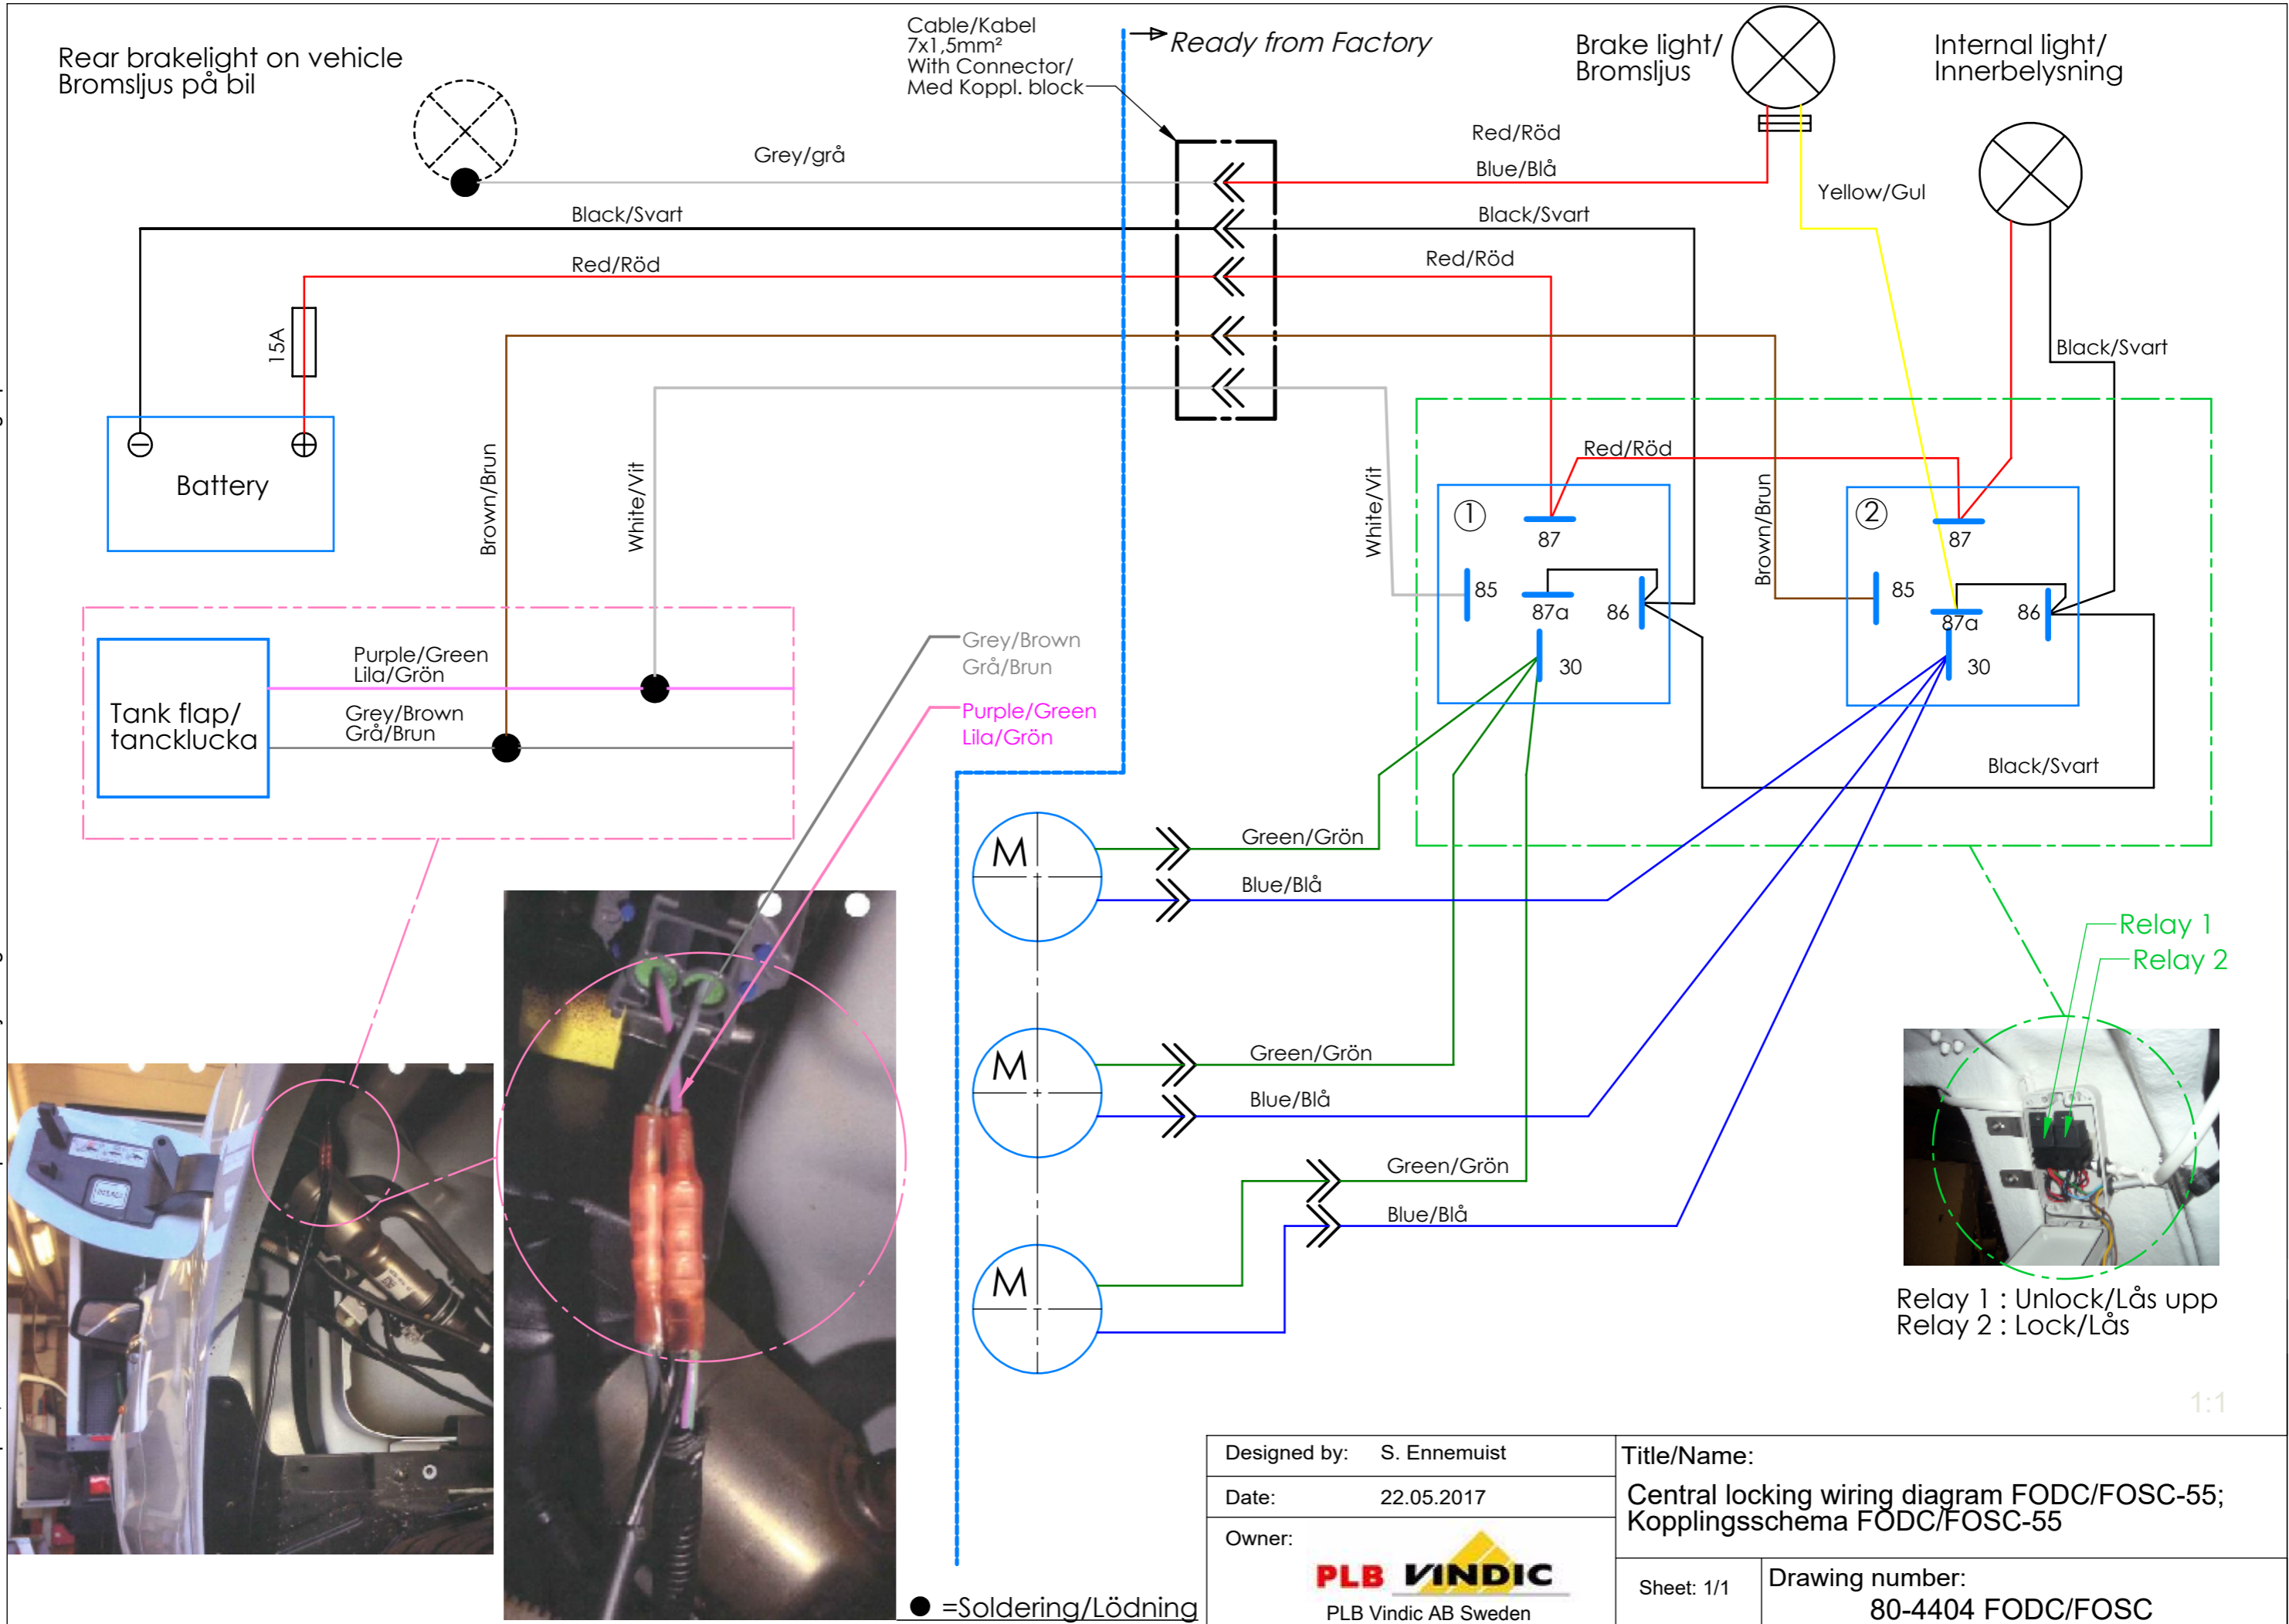

This drawing is the property of PLB Vindic AB. It is strictly confidential and must not be copied, traced or loaned without permission. Any infringement of these conditions will lead to the institution of legal procedures

Designed by: S. Ennemuist	Title/Name:
Date: 22.05.2017	Central locking wiring diagram FODC/FOSC-55; Kopplingschema FODC/FOSC-55
Owner: PLB VINDIC PLB Vindic AB Sweden	Sheet: 1/1
	Drawing number: 80-4404 FODC/FOSC