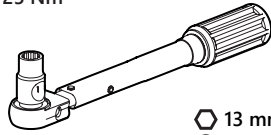

Kit		
R		S
		T
	x 6	x 6
		
		x 6

Kit	
U	V
	
x 2	x 2

Manual(s)	
	
	
x 1	x 1

Tools and materials needed

24 mm

1 - 25 Nm

- ⊕ 13 mm
- 5 mm
- ⊕ T15, T30

Rust protection
Rostschutzmittel
Anti-rouille
Anti roest