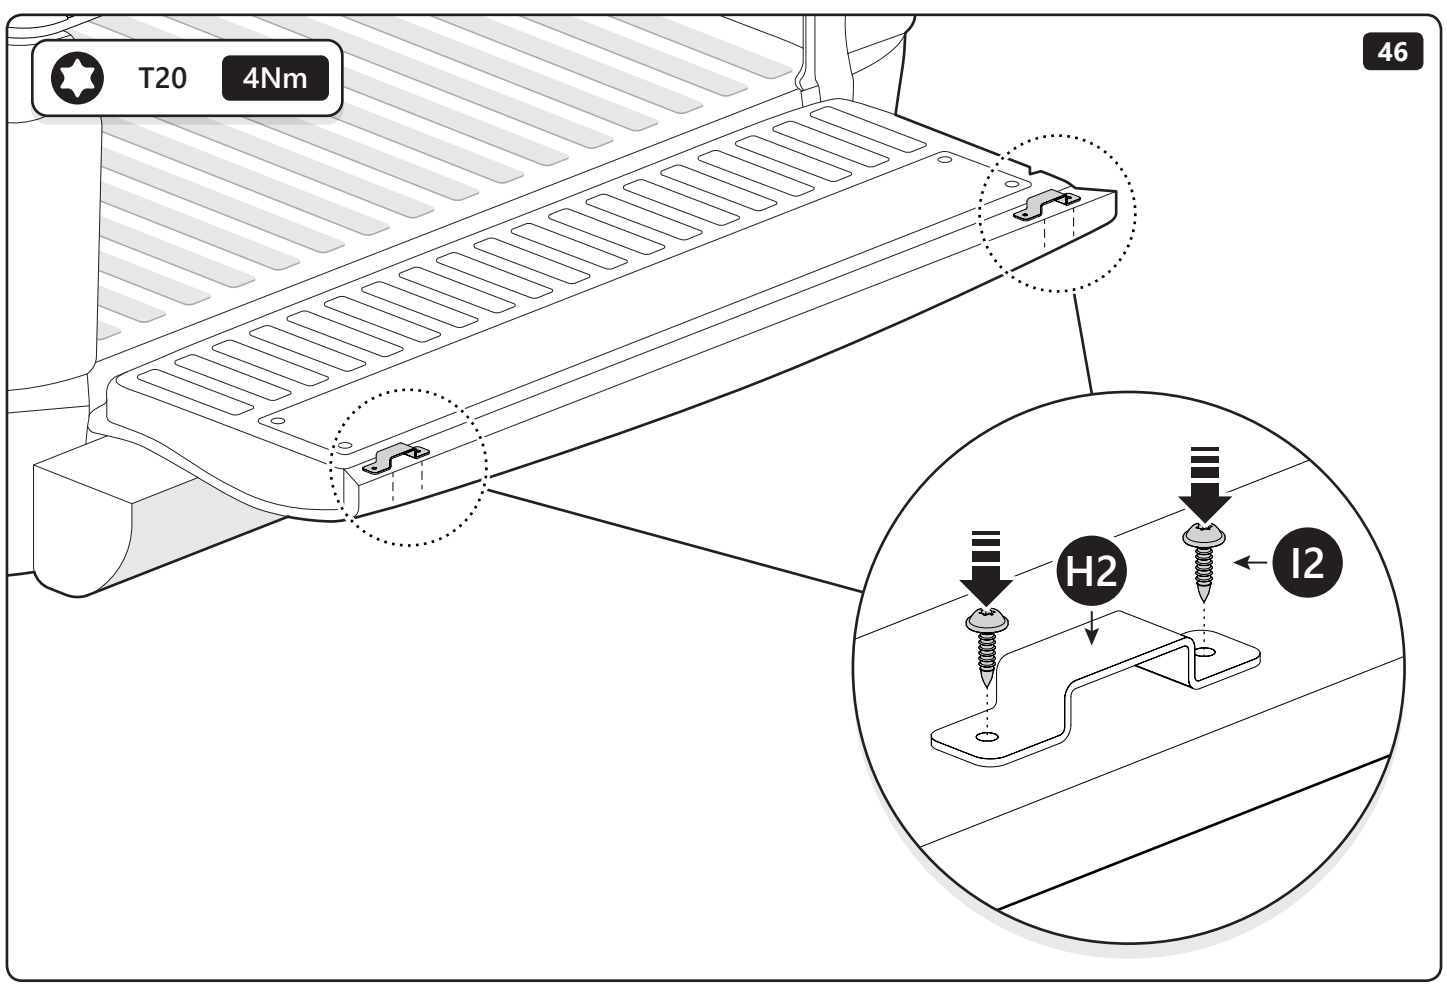

19mm 20Nm

Toyota	X: 10 mm
Other	X: 6 mm

Customer Service +45 4810 2950 (08:00 - 16:00 CET)
Fax +45 4810 2960
Support info@mountaintop.dk
Website www.mountaintop.dk
Address Pedersholmparken 10, 3600 Frederikssund, Denmark