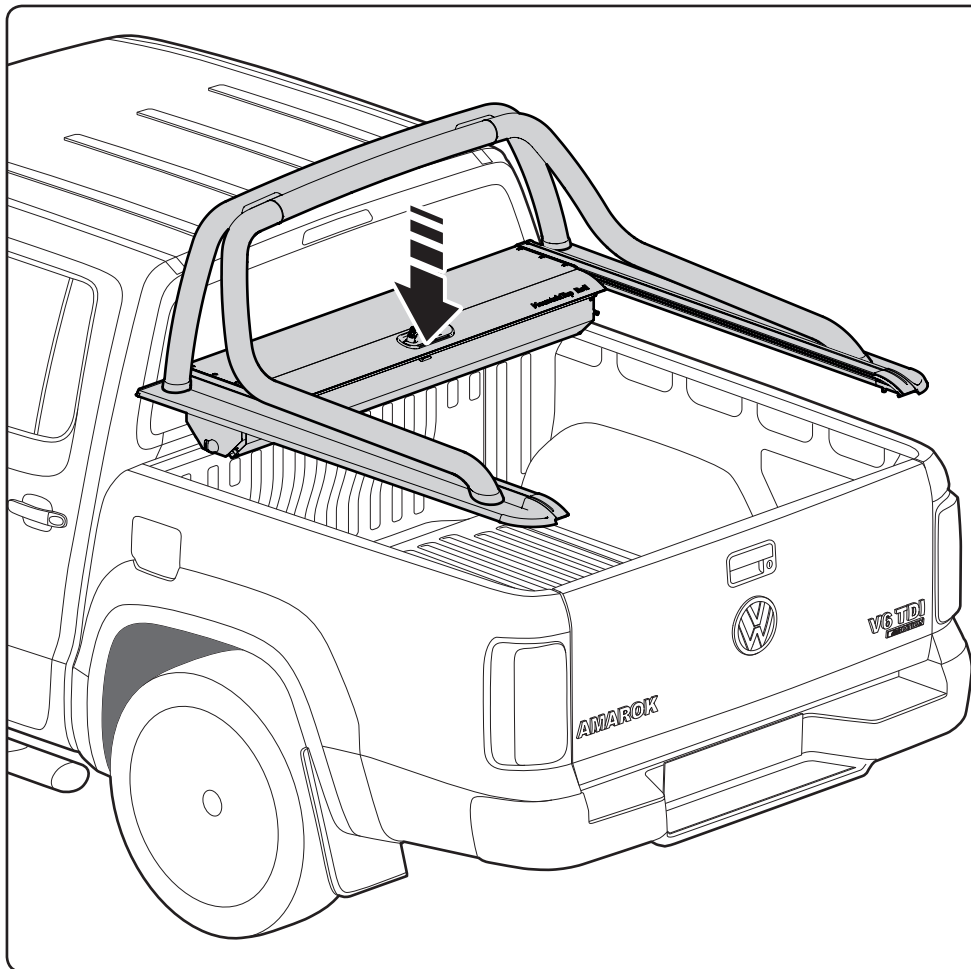

13

886 044

DOWNLOAD PDF