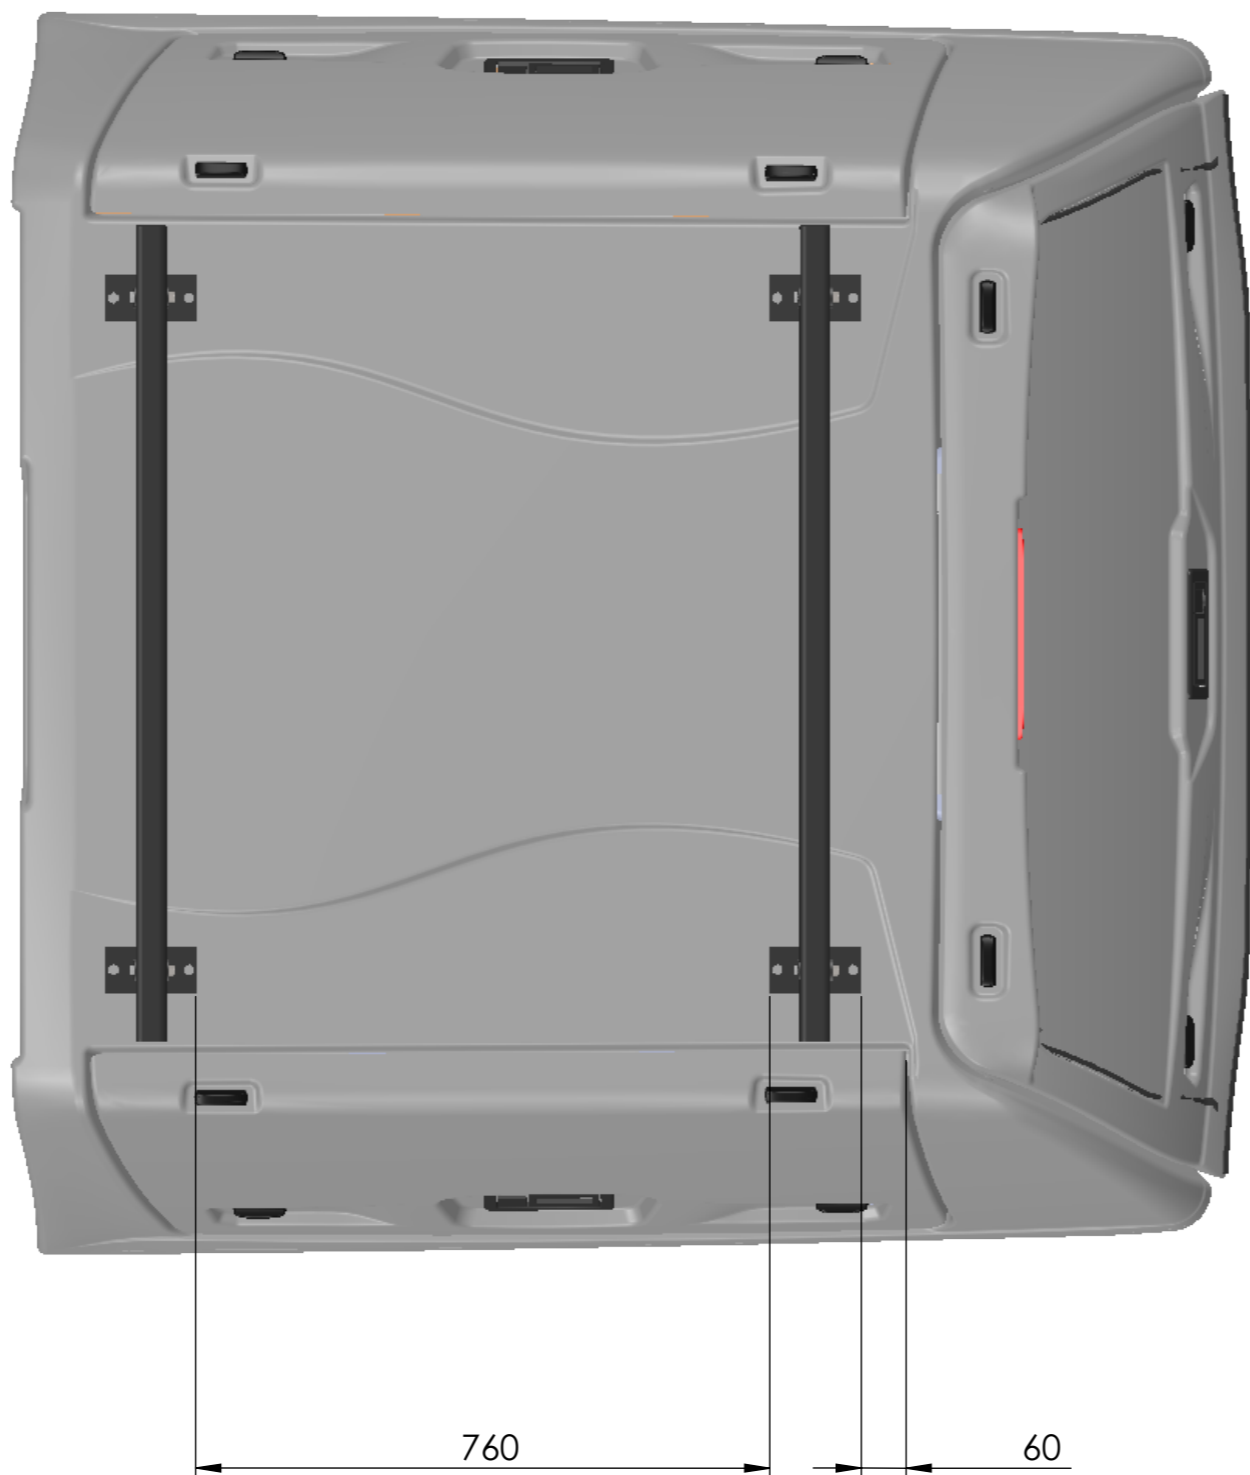

	General tolerances:	ISO 2768-1m	Date:	11.05.2021	Scale:	1:10
	Designed by:	S. Ennemuist	Title/Name: ISD-;ISDC-55 and 0 TorRack 80-1221			
Checked by:	M. Männapuu					
Owner:	 PLB Vindic AB Sweden		Sheet: 1/1	Drawing number: ISD-;ISDC-55 and 0 TorRack		