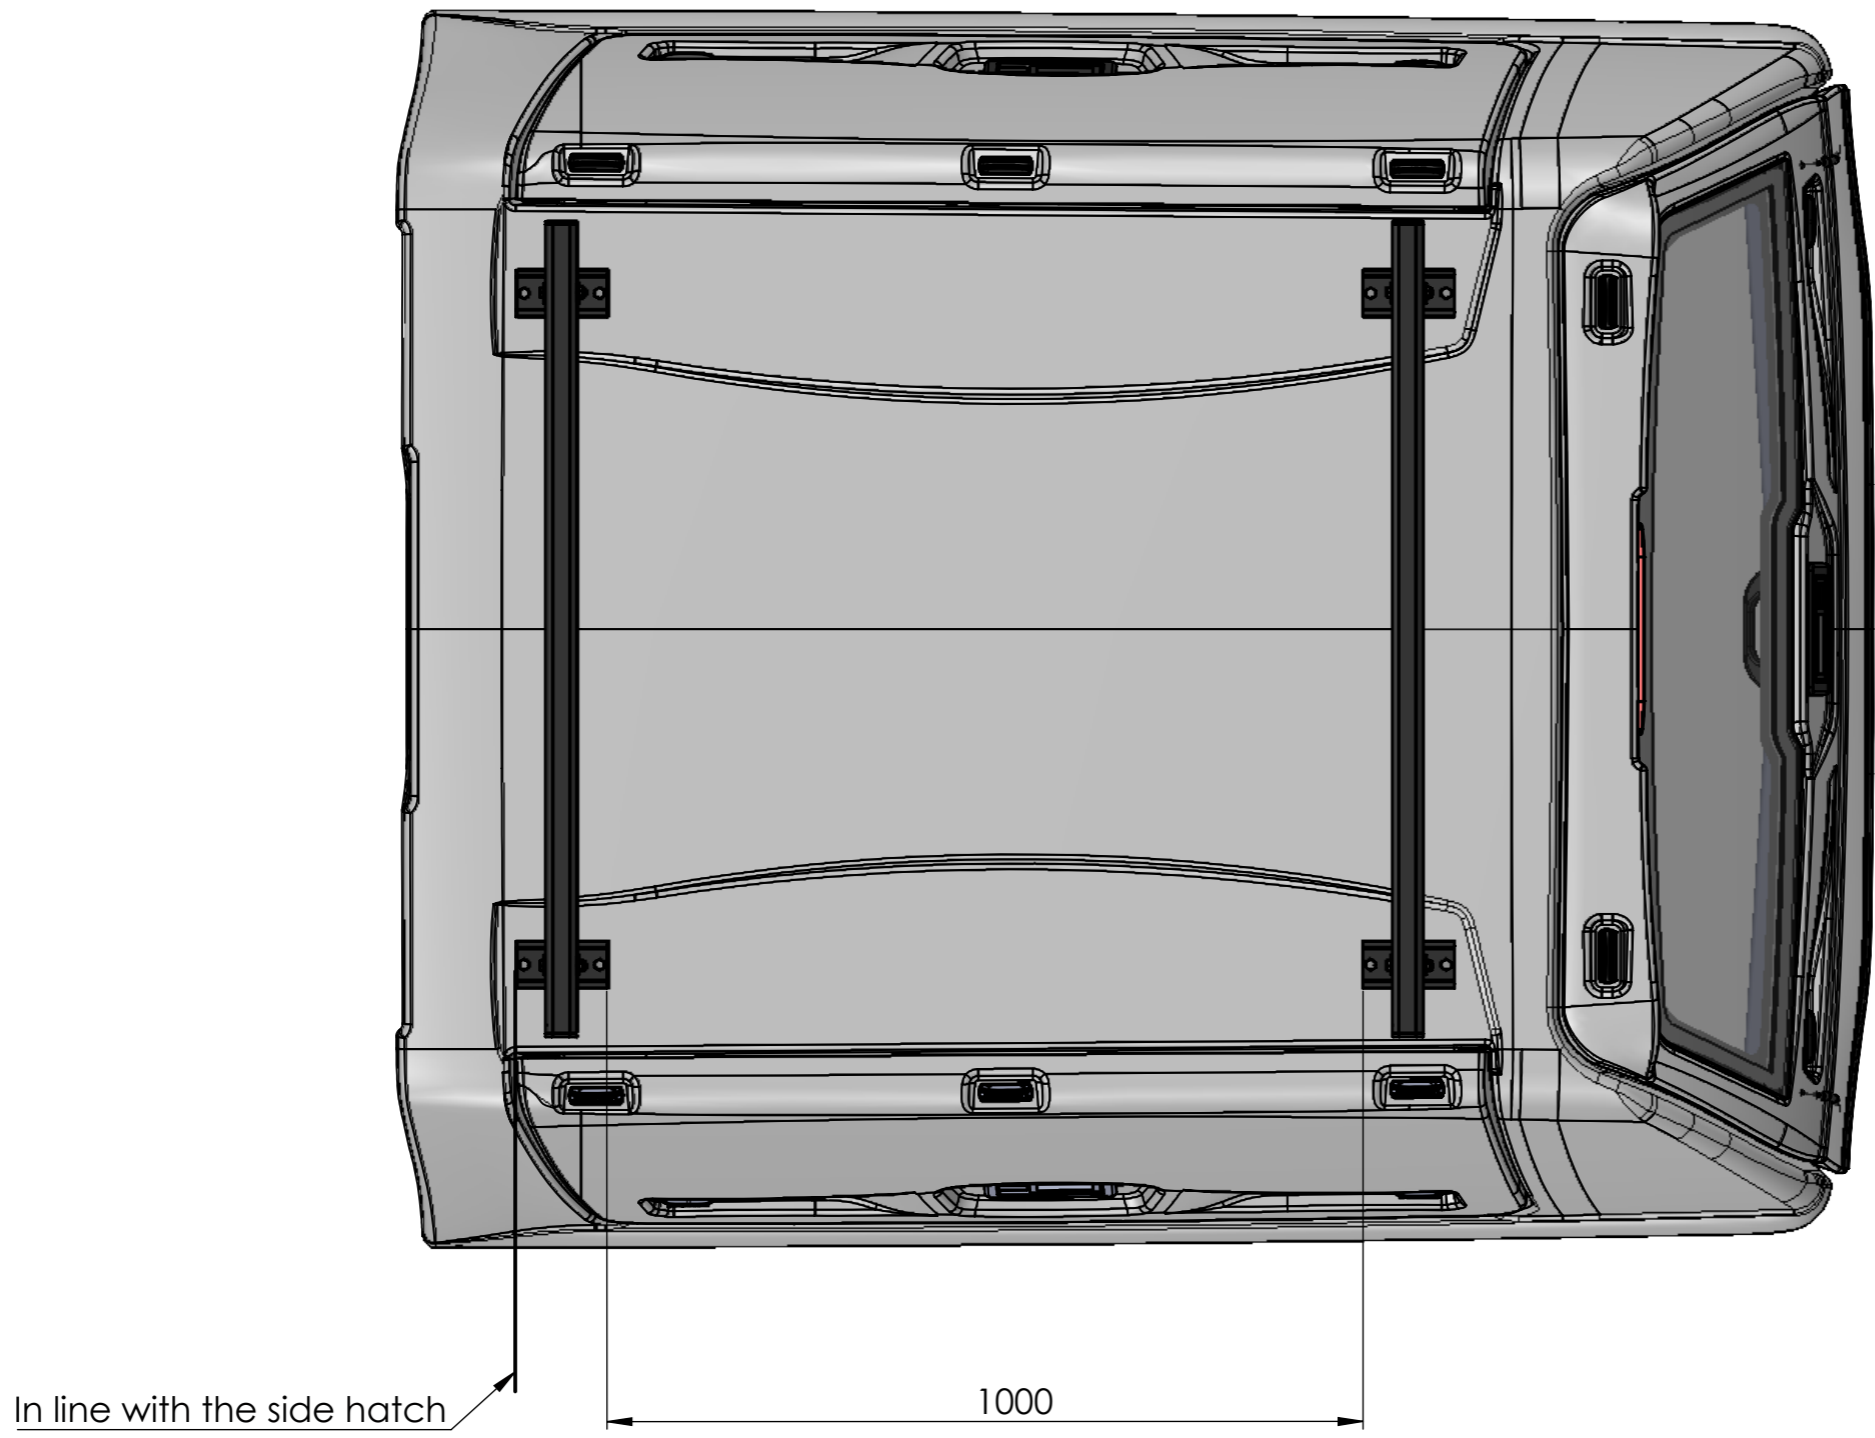

	General tolerances:	ISO 2768-1m	Date:	31.05.2021	Scale:	1:10
	Designed by:	S. Ennemuist	Title/Name: ISE-;ISEC-55 TorRack 80-1221			
Checked by:	M.Männäpää					
Owner:	 PLB Vindic AB Sweden		Sheet: 1/1	Drawing number: ISE-;ISEC-55 TorRack		