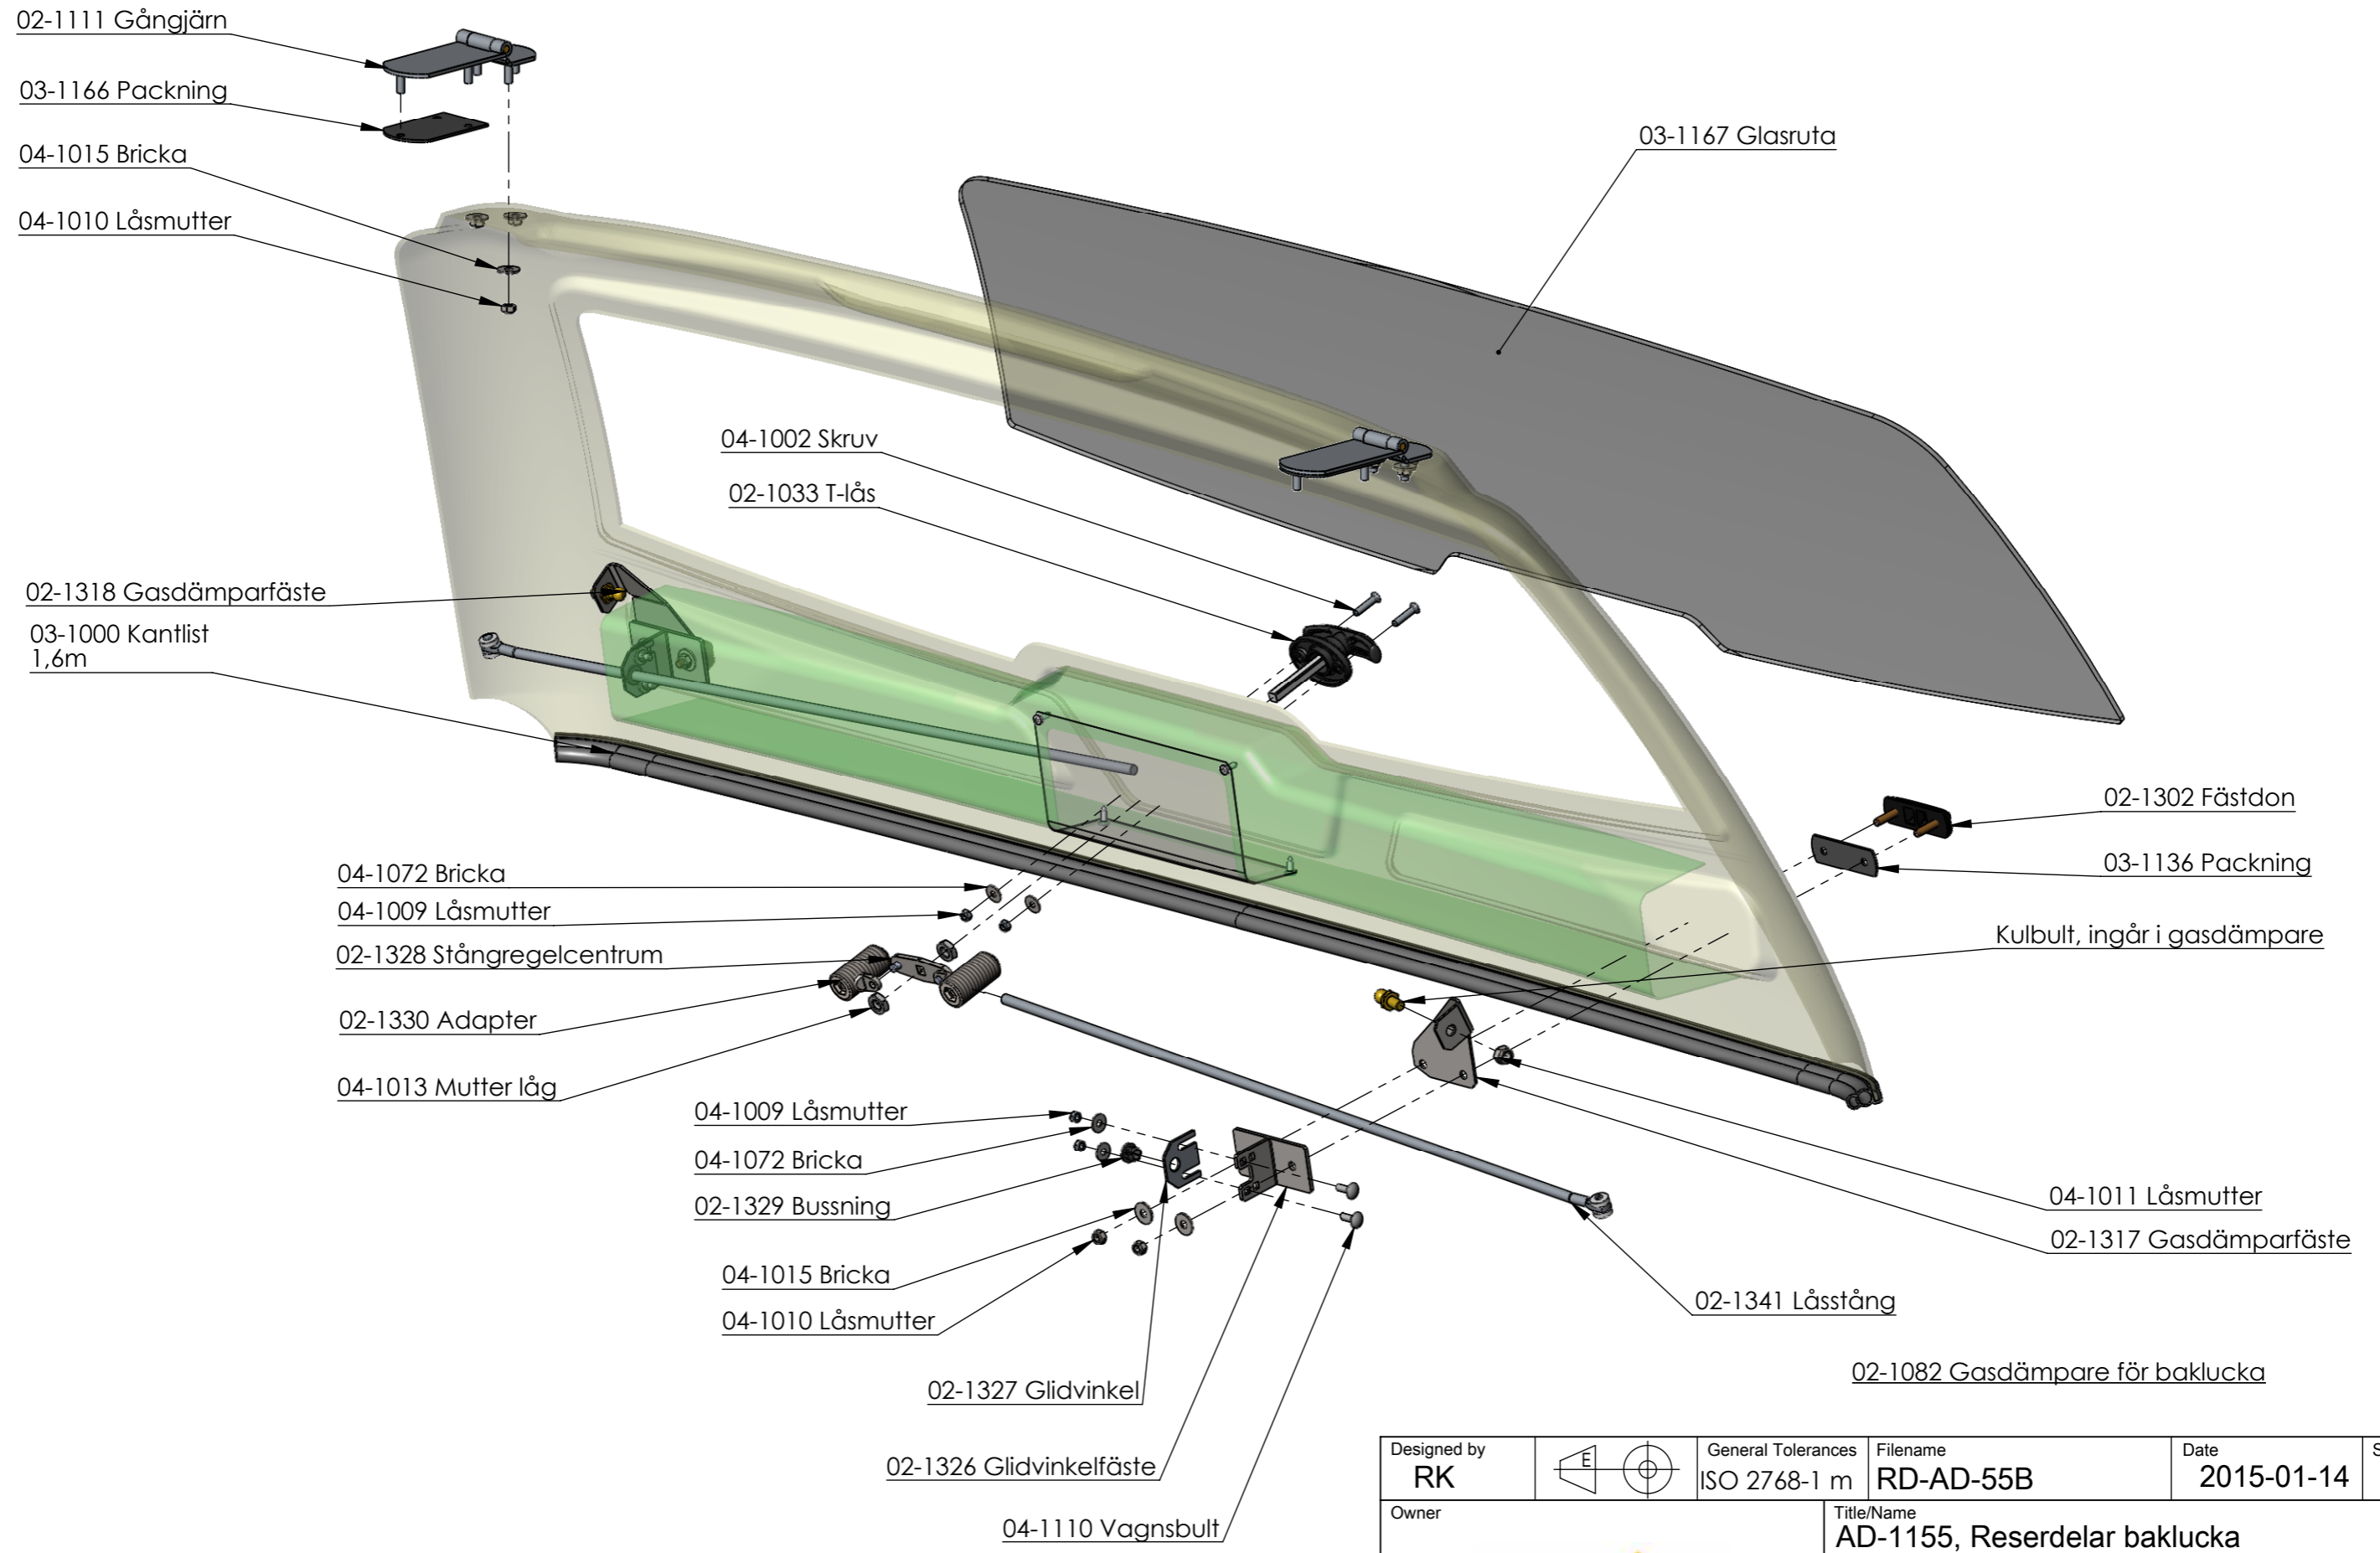

Designed by RK		General Tolerances ISO 2768-1 m	Filename RD- AD-0	Date 2011-07-08	Scale 1:10
Owner PLB VINDIC PLB Vindic AB Sweden			Title/Name AD-1100, Reservdelar kåpa		
			Drawing number RD- AD-0	Edition	Sheet 1/1

Designed by RK		General Tolerances ISO 2768-1 m	Filename RD-AD-55B	Date 2015-01-14	Scale 1:5
Owner PLB VINDIC PLB Vindic AB Sweden			Title/Name AD-1155, Reserdelar baklucka		
			Drawing number RD-AD-55B	Edition	Sheet 1/1