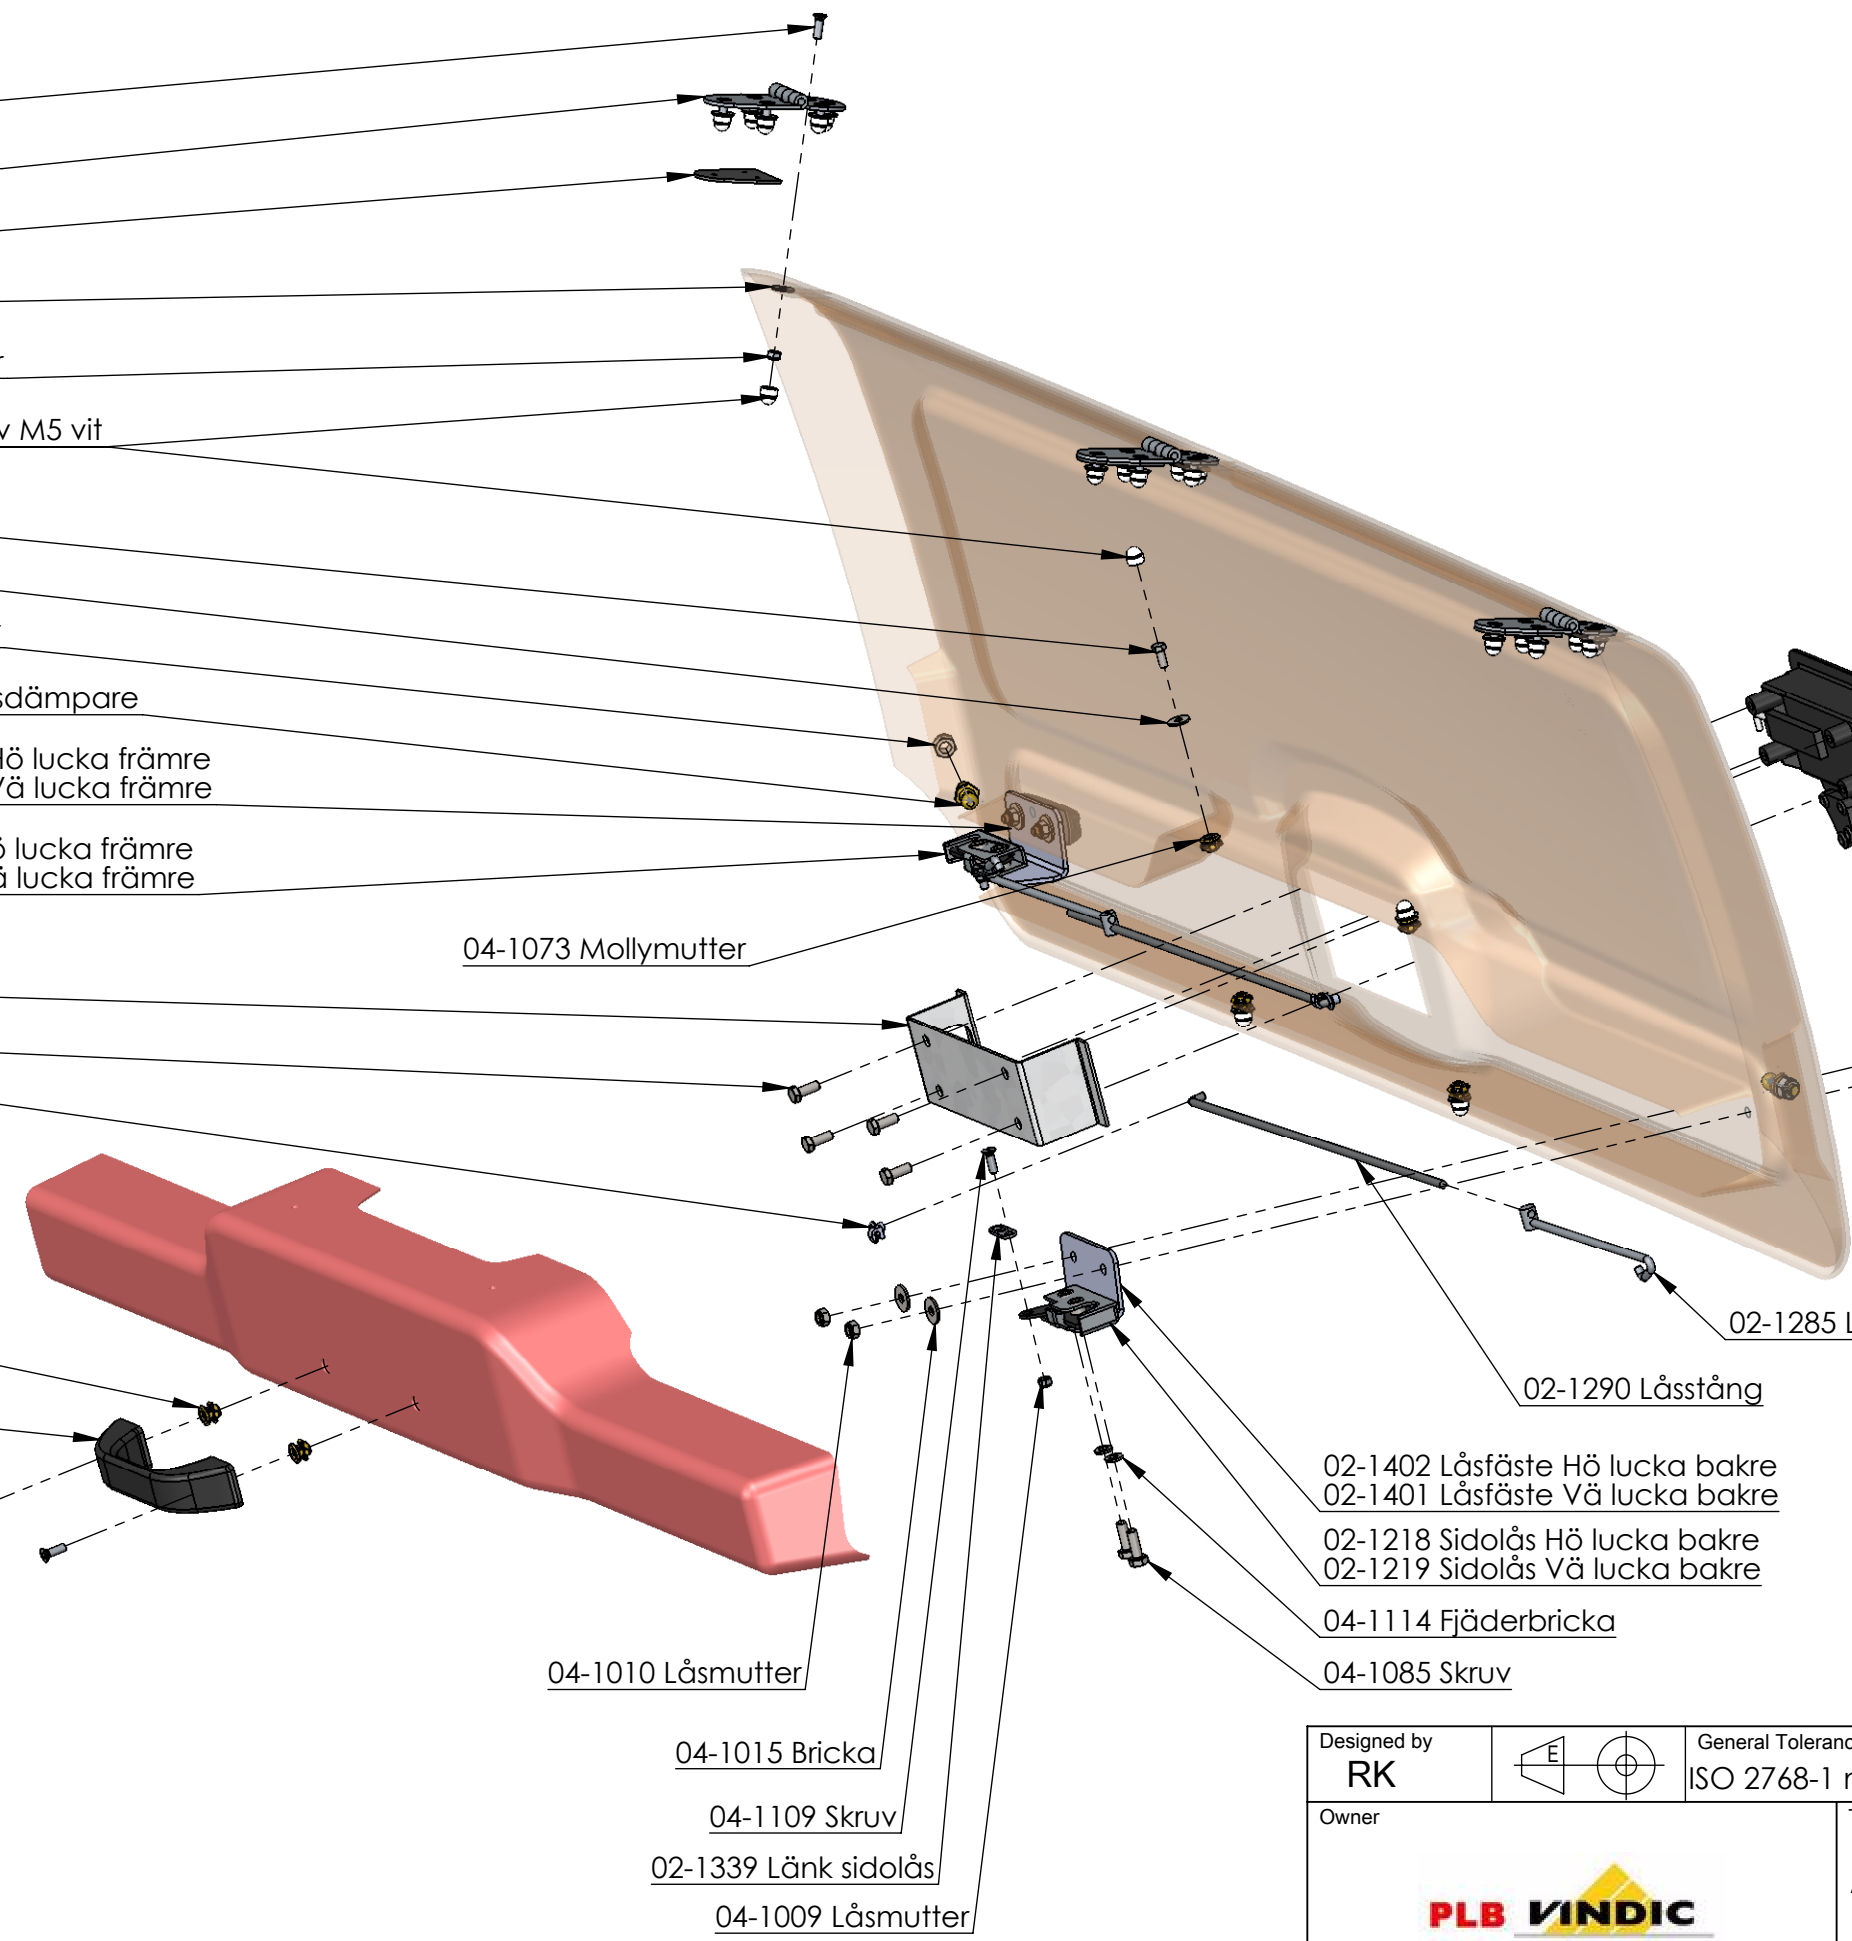

04-1010 Låsmutter

04-1015 Bricka

04-1109 Skruv

02-1339 Länk sidolås

04-1009 Låsmutter

This drawing is the property of PLB Vindic AB. It is strictly confidential and must not be copied, traced or loaned without permission. Any infringement of these conditions will lead to the institution of legal procedures

Designed by RK		General Tolerances ISO 2768-1 m	Filename 806 Besilu FOSC-55-DL	Date 2014-08-19	Scale 1:5
Owner PLB VINDIC PLB Vindic AB Sweden			Title/Name FOSC-55, IELC-55, Side hatch. Sidolucka Assembly drawing Beslagsritning		
Drawing number 806 Besilu FOSC-55-DL				Edition	Sheet 1/1