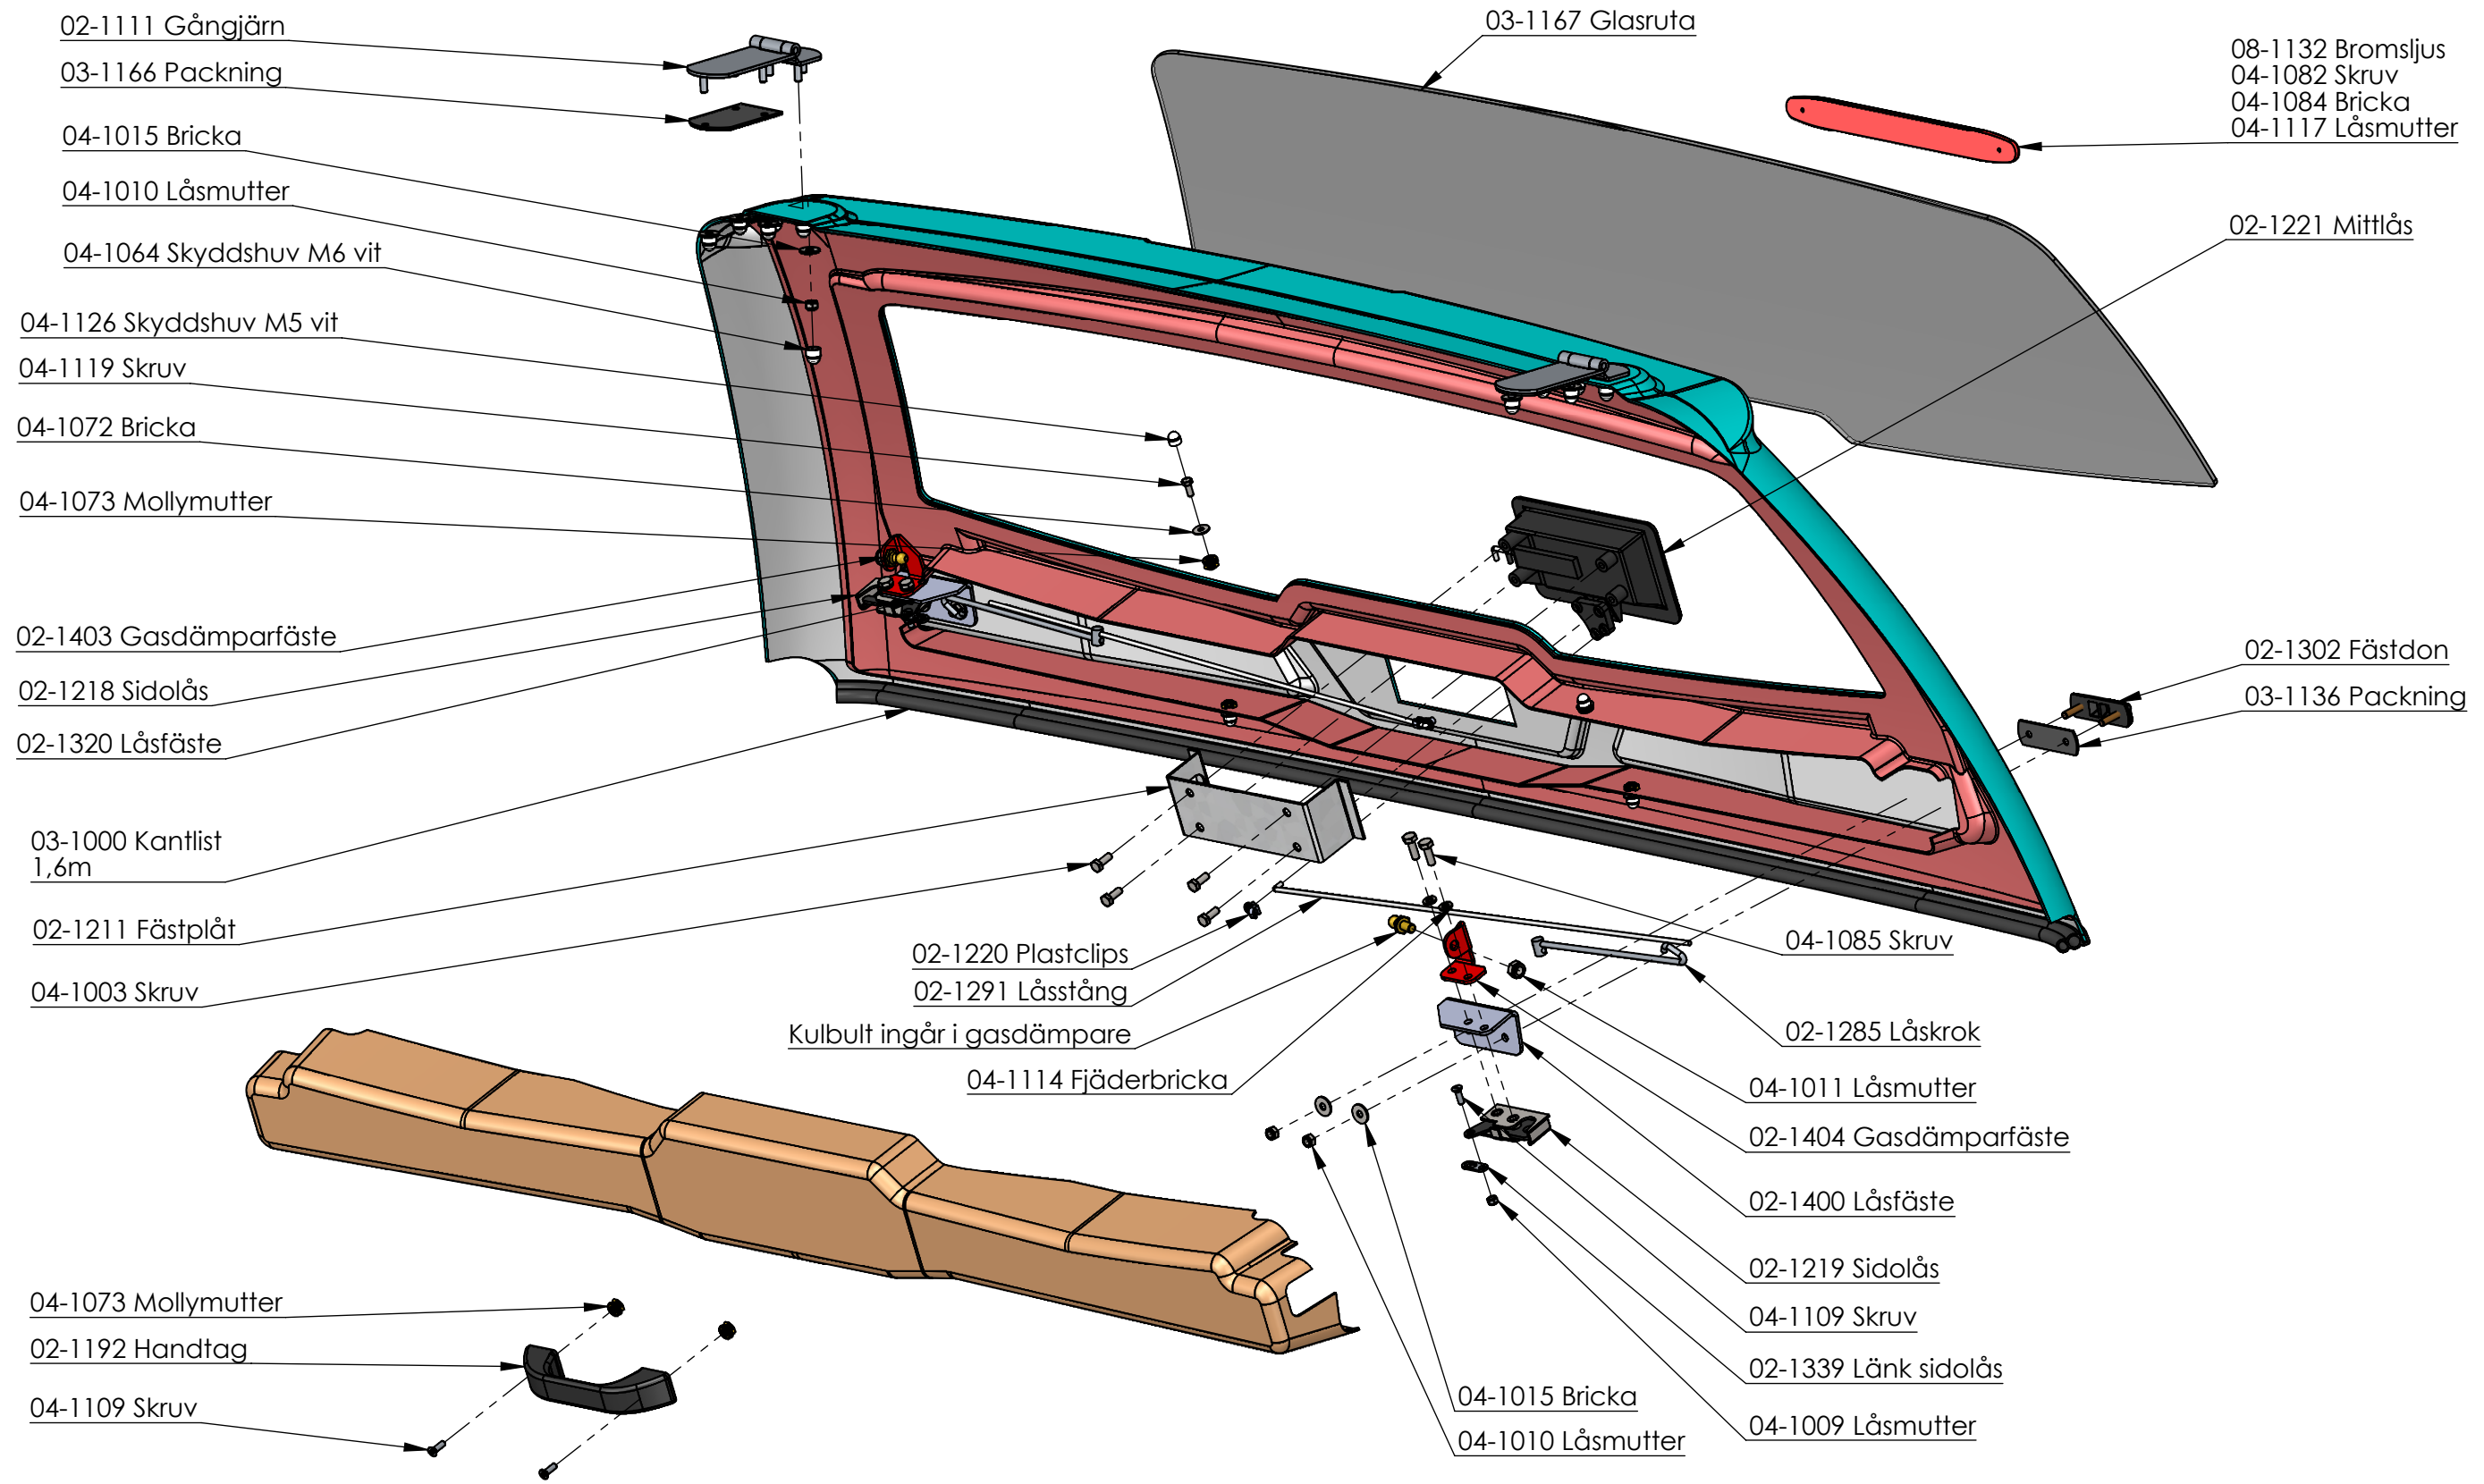

Designed by RK		General Tolerances ISO 2768-1 m	Filename 805 Bekå FOSC-55-DL	Date 2014-10-28	Scale 1:10
Owner PLB VINDIC PLB Vindic AB Sweden		Title/Name FOSC-55, Hardtop/ Kåpa Assembly drawing Beslagsritning		Drawing number 805 Bekå FOSC-55-DL	Edition Sheet 1/1