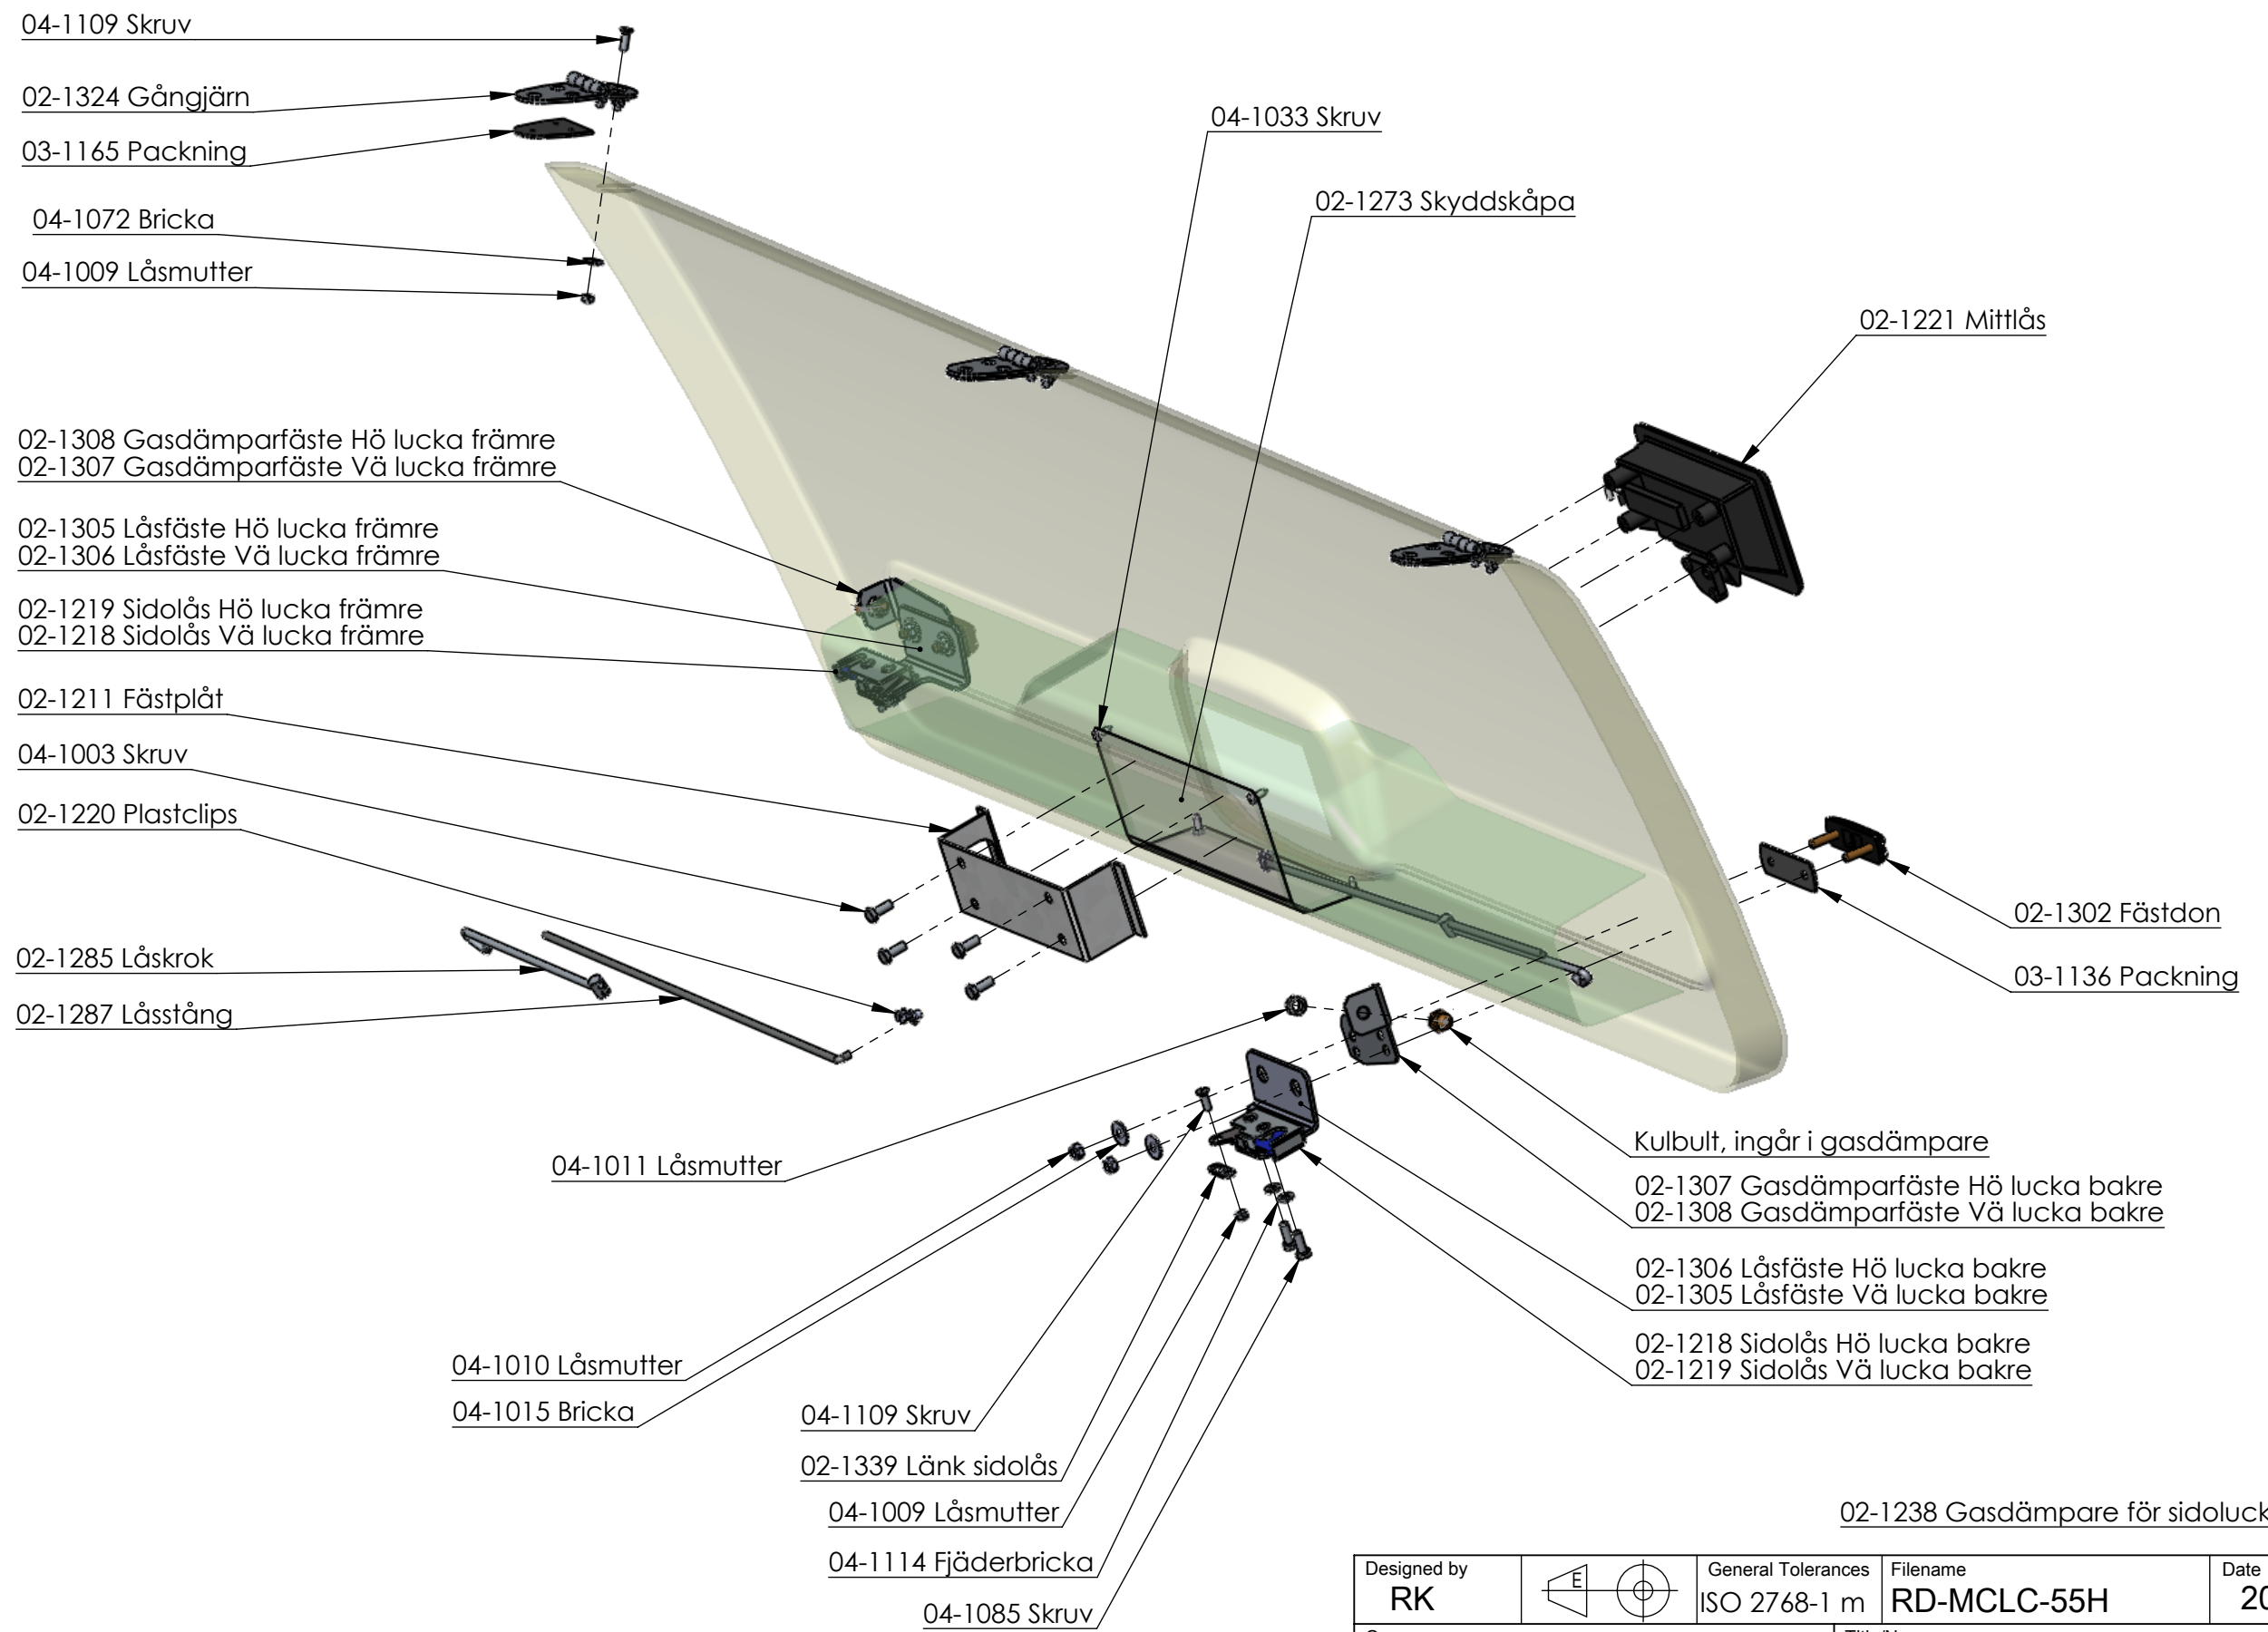

Designed by RK		General Tolerances ISO 2768-1 m	Filename RD-MCLC-55	Date 2010-05-25	Scale 1:10
Owner PLB VINDIC PLB Vindic AB Sweden			Title/Name MCLC-1155, Reservdelar kåpa		
			Drawing number RD-MCLC-55	Edition	Sheet 1/1

Designed by RK		General Tolerances ISO 2768-1 m	Filename RD-MCLC-55B	Date 2010-05-25	Scale 1:5
Owner PLB VINDIC PLB Vindic AB Sweden		Title/Name MCLC-1155, Reservdelar baklucka			
Drawing number RD-MCLC-55B			Edition	Sheet 1/1	

Designed by RK		General Tolerances ISO 2768-1 m	Filename RD-MCLC-55H	Date 2010-05-25	Scale 1:5
Owner PLB VINDIC PLB Vindic AB Sweden			Title/Name MCLC-1155, Reservdelar sidoluckor		
			Drawing number RD-MCLC-55H	Edition	Sheet 1/1