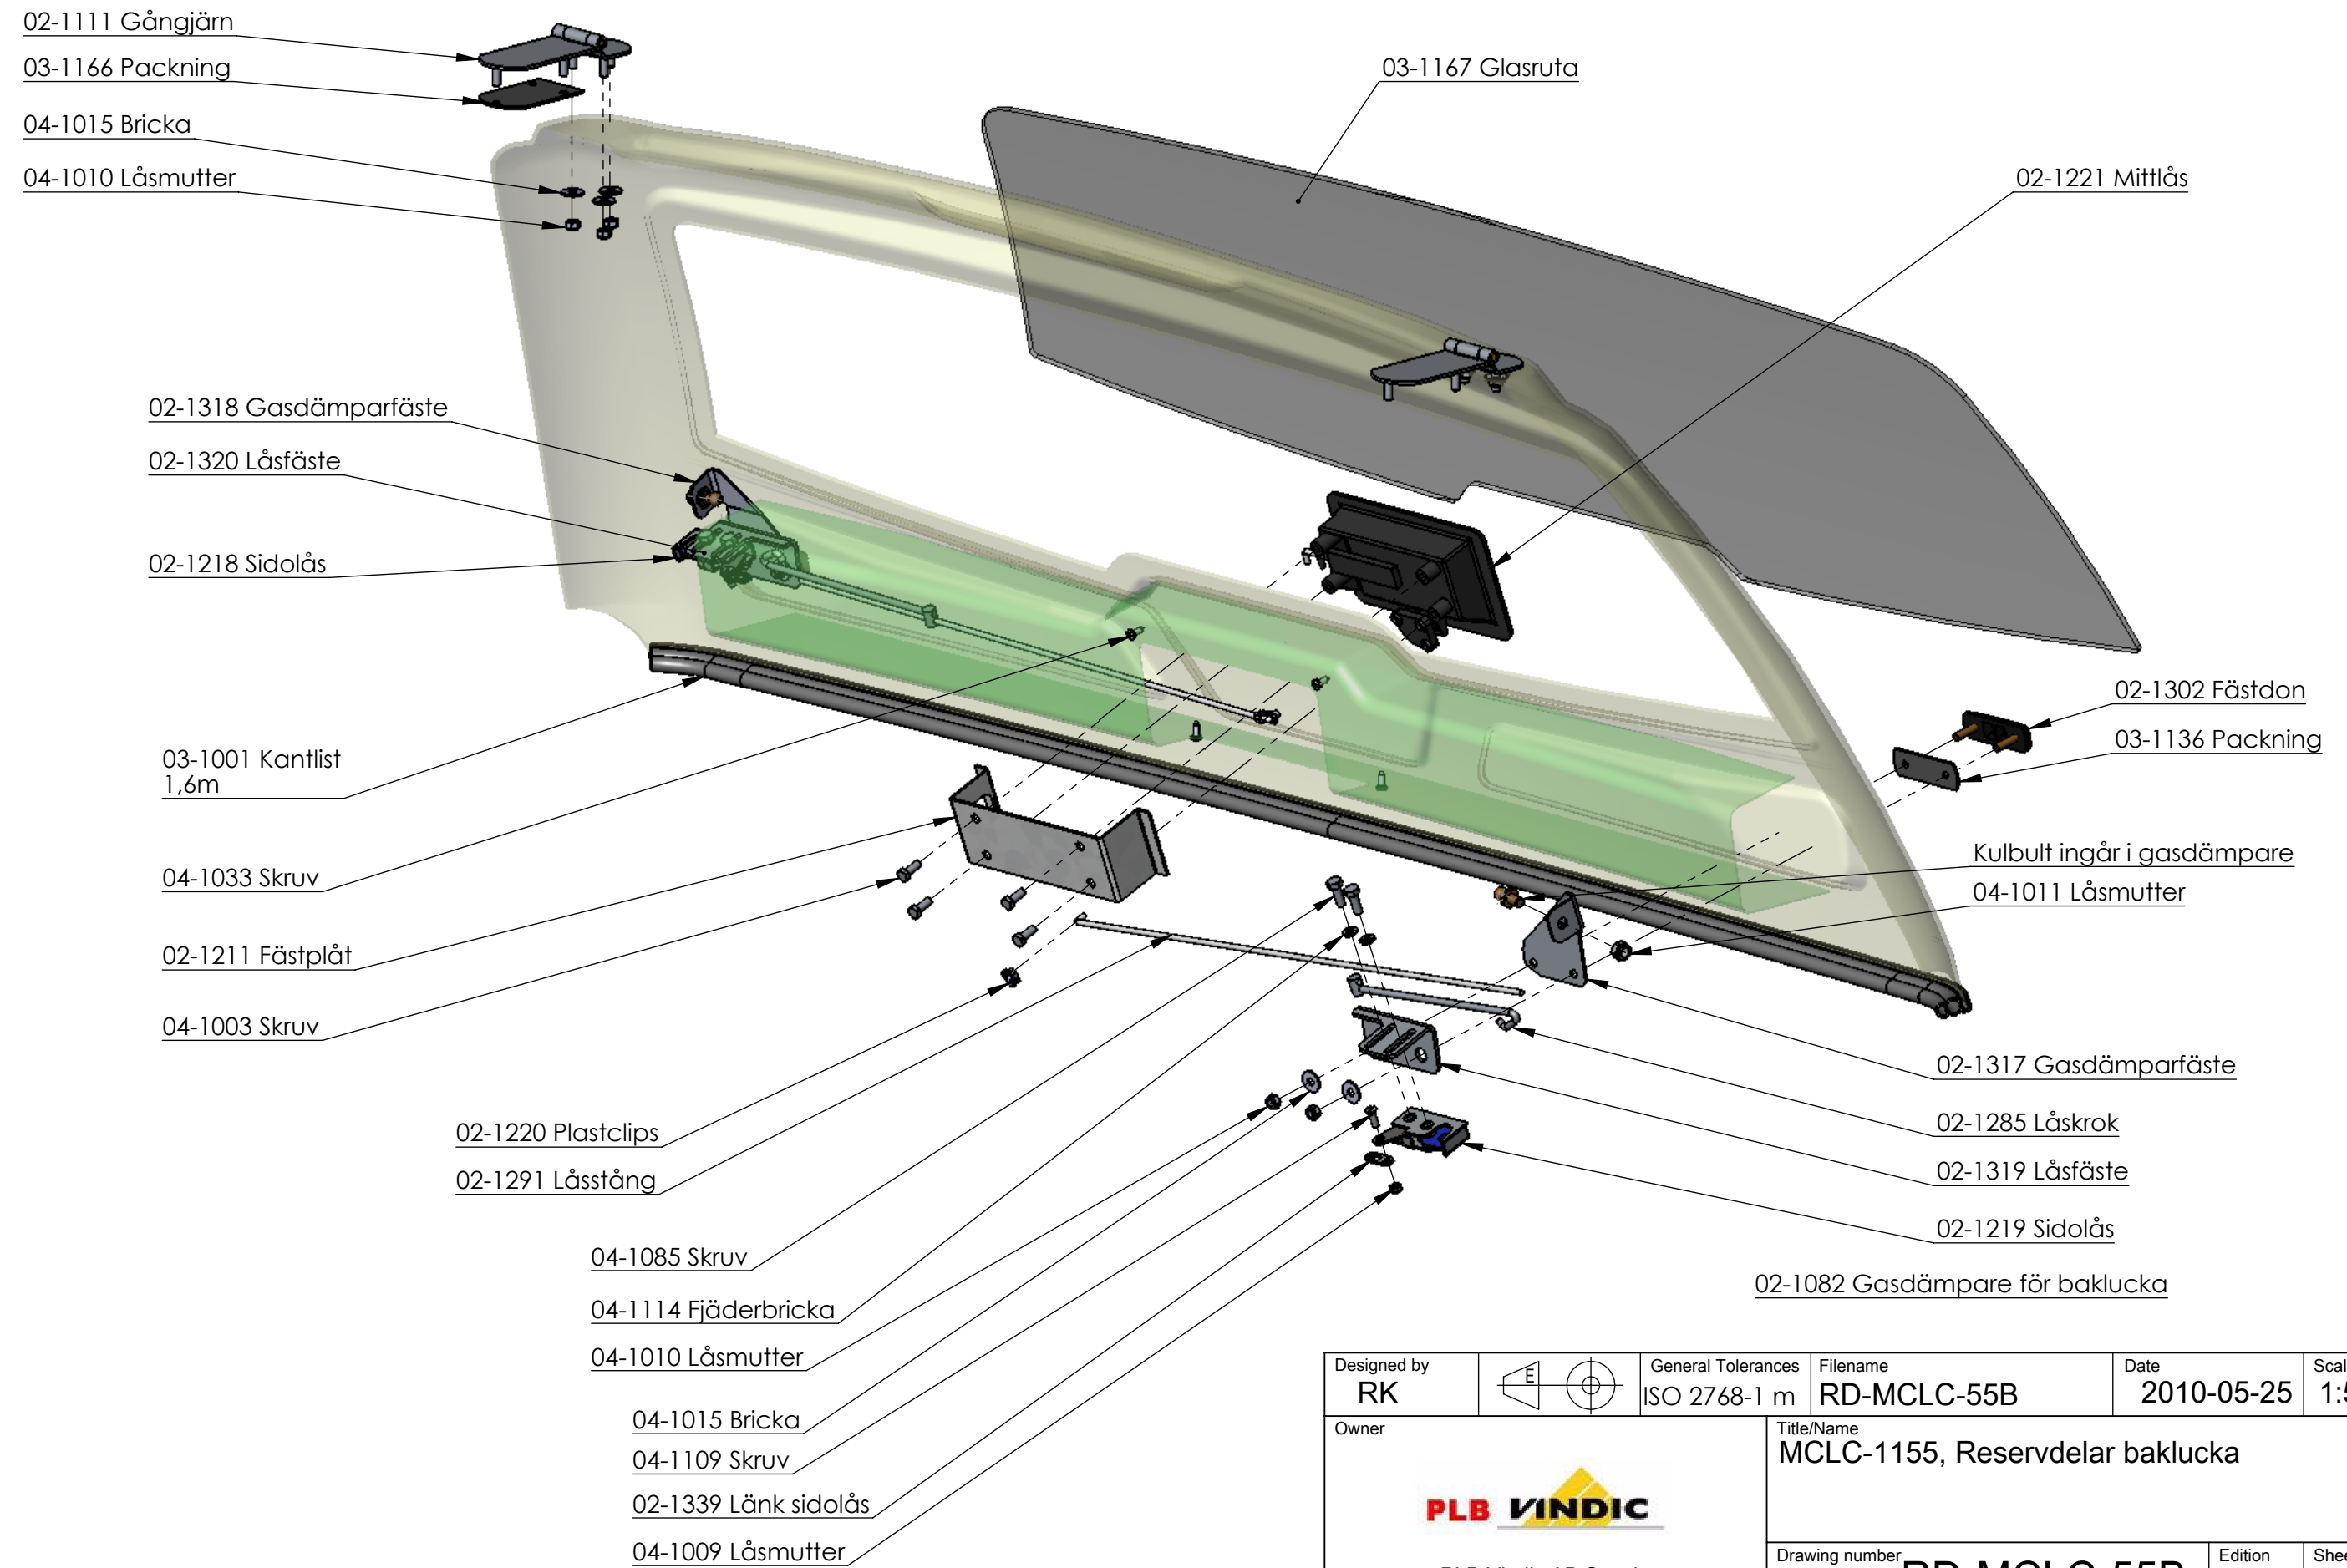

Designed by RK		General Tolerances ISO 2768-1 m	Filename RD-MCLC-55	Date 2010-05-25	Scale 1:10
Owner PLB VINDIC PLB Vindic AB Sweden			Title/Name MCLC-1155, Reservdelar kåpa		
			Drawing number RD-MCLC-55	Edition	Sheet 1/1

Designed by RK		General Tolerances ISO 2768-1 m	Filename RD-MCLC-55B	Date 2010-05-25	Scale 1:5
Owner PLB VINDIC PLB Vindic AB Sweden		Title/Name MCLC-1155, Reservdelar baklucka			
Drawing number RD-MCLC-55B			Edition	Sheet 1/1	

Designed by RK		General Tolerances ISO 2768-1 m	Filename RD-MCLC-55H	Date 2010-05-25	Scale 1:5
Owner PLB VINDIC PLB Vindic AB Sweden			Title/Name MCLC-1155, Reservdelar sidoluckor		
			Drawing number RD-MCLC-55H	Edition	Sheet 1/1