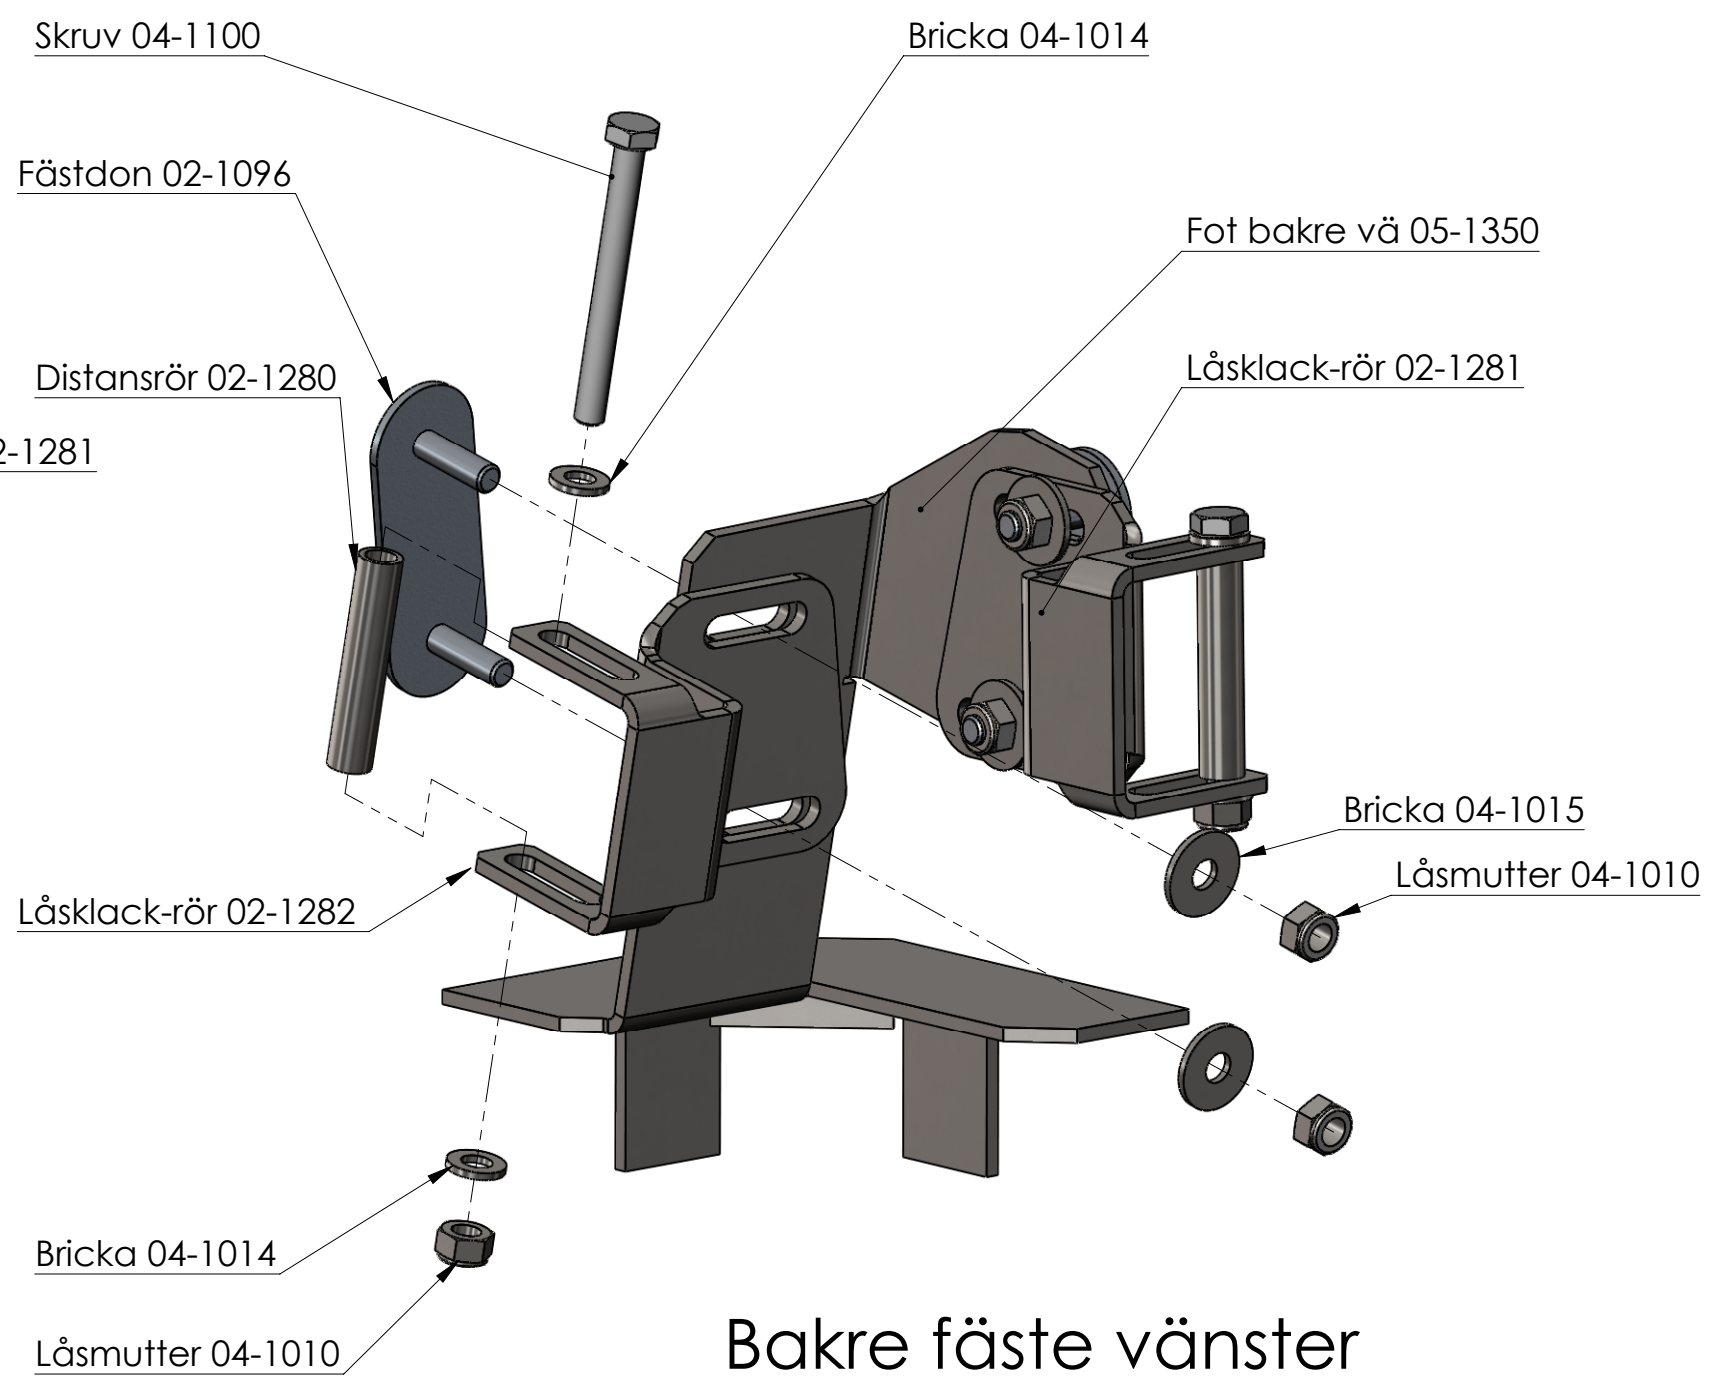

Bakre fäste höger

Bakre fäste vänster