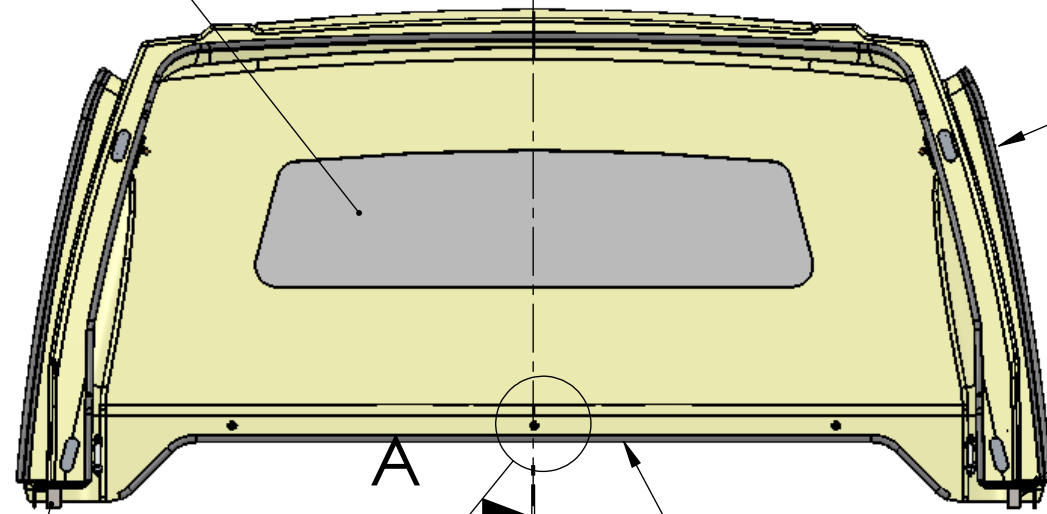

03-1004 Kantlist läpp-slang
Sealing profile

L=3,4 m (x2)

05-1351
Fot Höger/
Foot Right

NOTE! There shall be white plastic caps
04-1064, mounted on all visible M6 nuts
and screw heads (hinges included)
Total amount of caps: 62 Pcs.

05-1350
Fot Vänster/
Foot Left

04-1035 Mollymutter/
Molly nut M6

03-1001 Kantlist slang 22mm
Sealing profile 22mm

L=1,8 m

Designed by RK		General Tolerances ISO 2768-1 m	Filename 730 Bekå	Date 2010-06-28	Scale 1:15	
Owner PLB VINDIC PLB Vindic AB Sweden		Title/Name VW5D-, VW5E-1155 Beslagsritning kåpa Assembly drawing hardtop			Edition	Sheet 1/1
Drawing number 730 Bekå						

This drawing is the property of PLB Vindic AB. It is strictly confidential and must not be copied, traced or loaned without permission. Any infringement of these conditions will lead to the institution of legal procedures