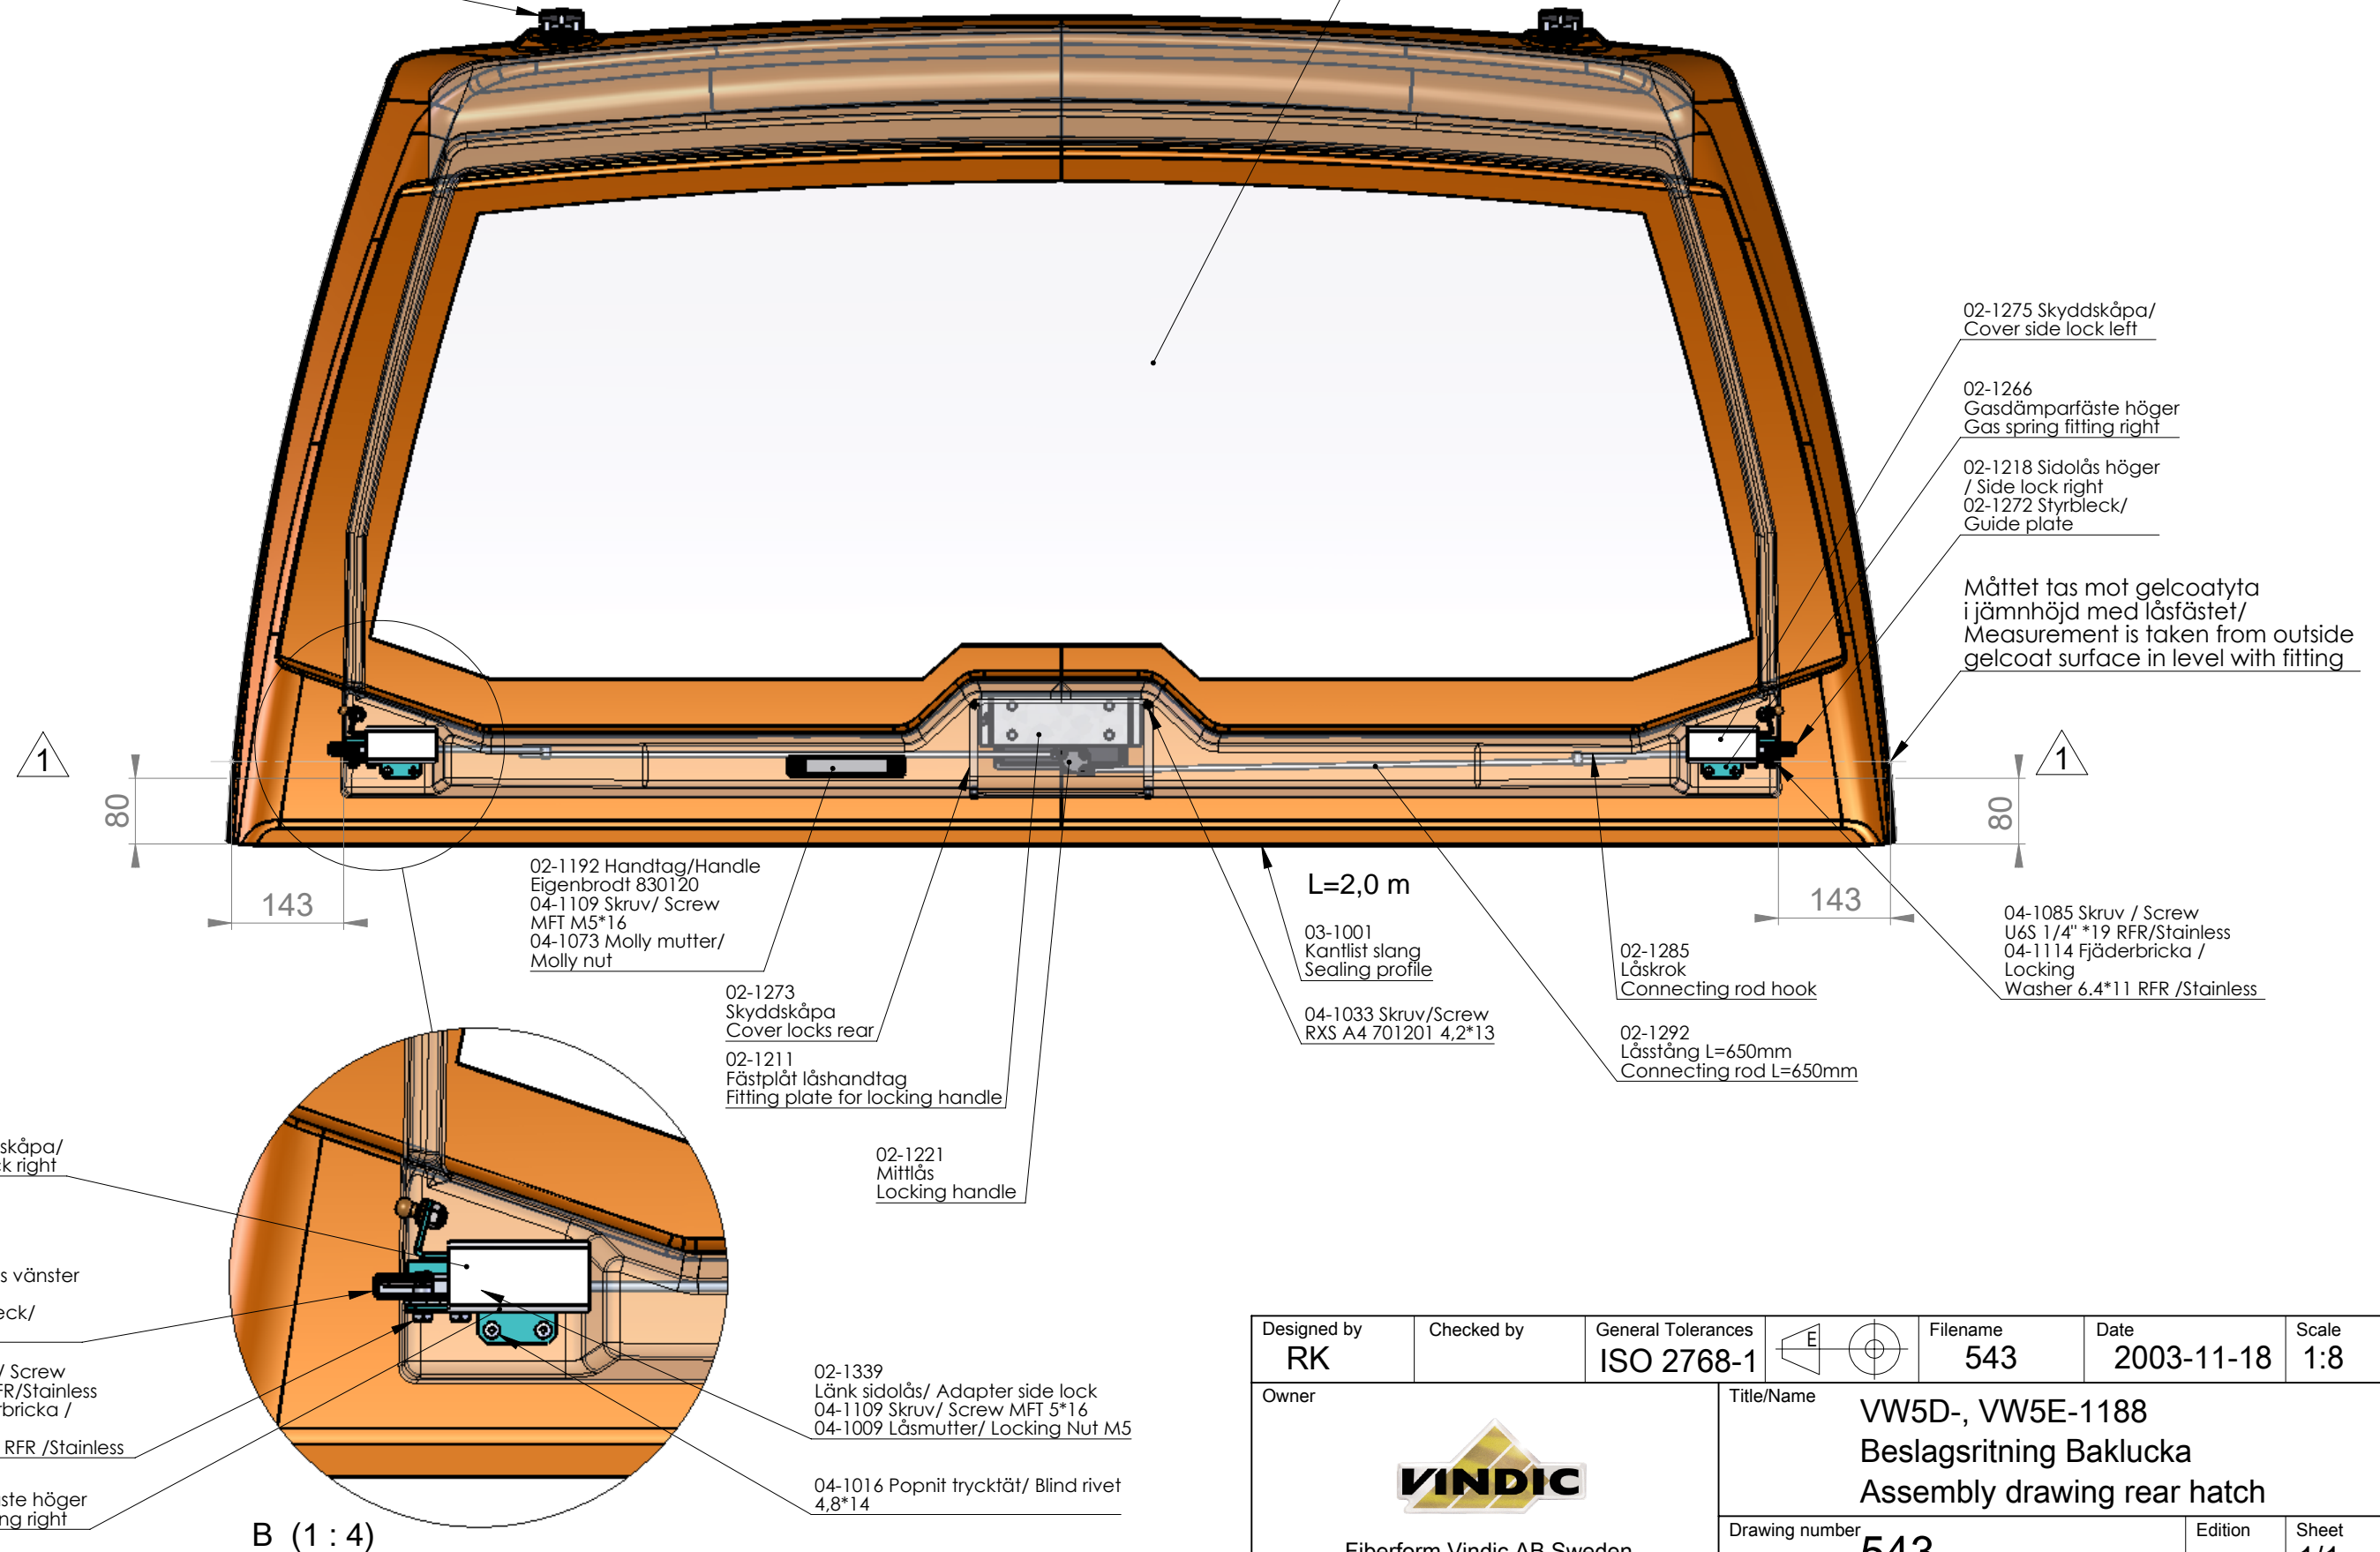

RevNo	Revision note	Date	Signature
1	Mått ändrat	2004-08-17	MIG
2	Omritad-kompletterad	2010-06-22	RK

02-1111 Gångjärn
Hinges
04-1010 Låsmutter M6
Locking nut M6
04-1015 Bricka BRB 6,4*18 A4
Washer 6,4*18 Stainless
03-1166 Packning/
Rubber Gasket

03-1130 Bakruta
Window rear

Designed by RK	Checked by	General Tolerances ISO 2768-1	Filename 543	Date 2003-11-18	Scale 1:8
Owner Fiberform Vindic AB Sweden		Title/Name VW5D-, VW5E-1188 Beslagsritning Baklucka Assembly drawing rear hatch			
Drawing number 543			Edition	Sheet 1/1	

This drawing is the property of Fiberform Vindic AB. It is strictly confidential and must not be copied, traced or loaned without permission. Any infringement of these conditions will lead to the institution of legal procedures