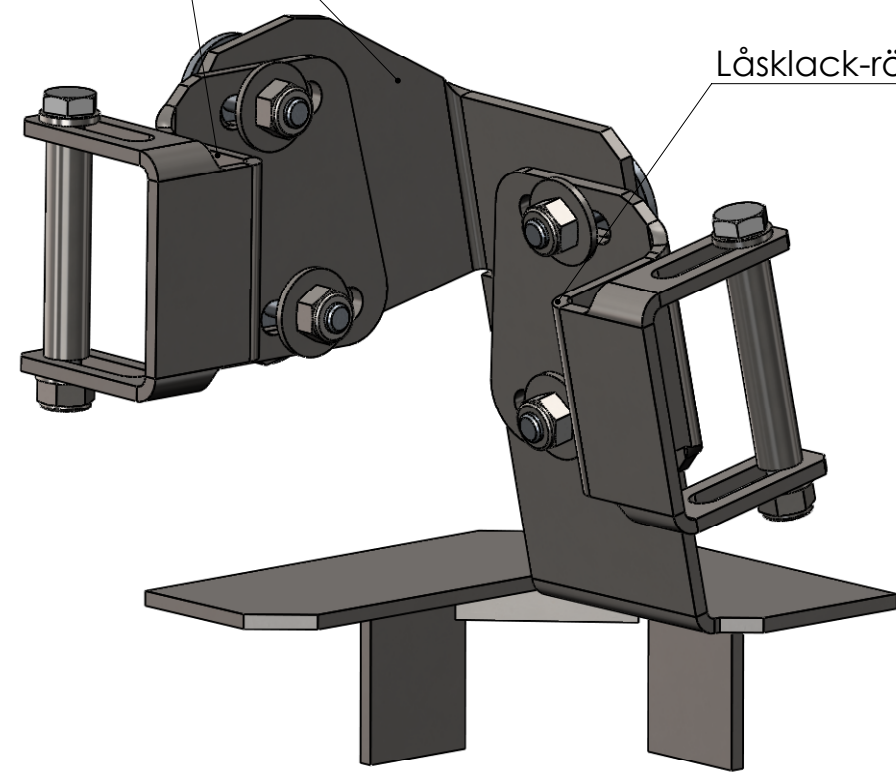

Fot bakre hö 05-1351
Låsklack-rör 02-1282