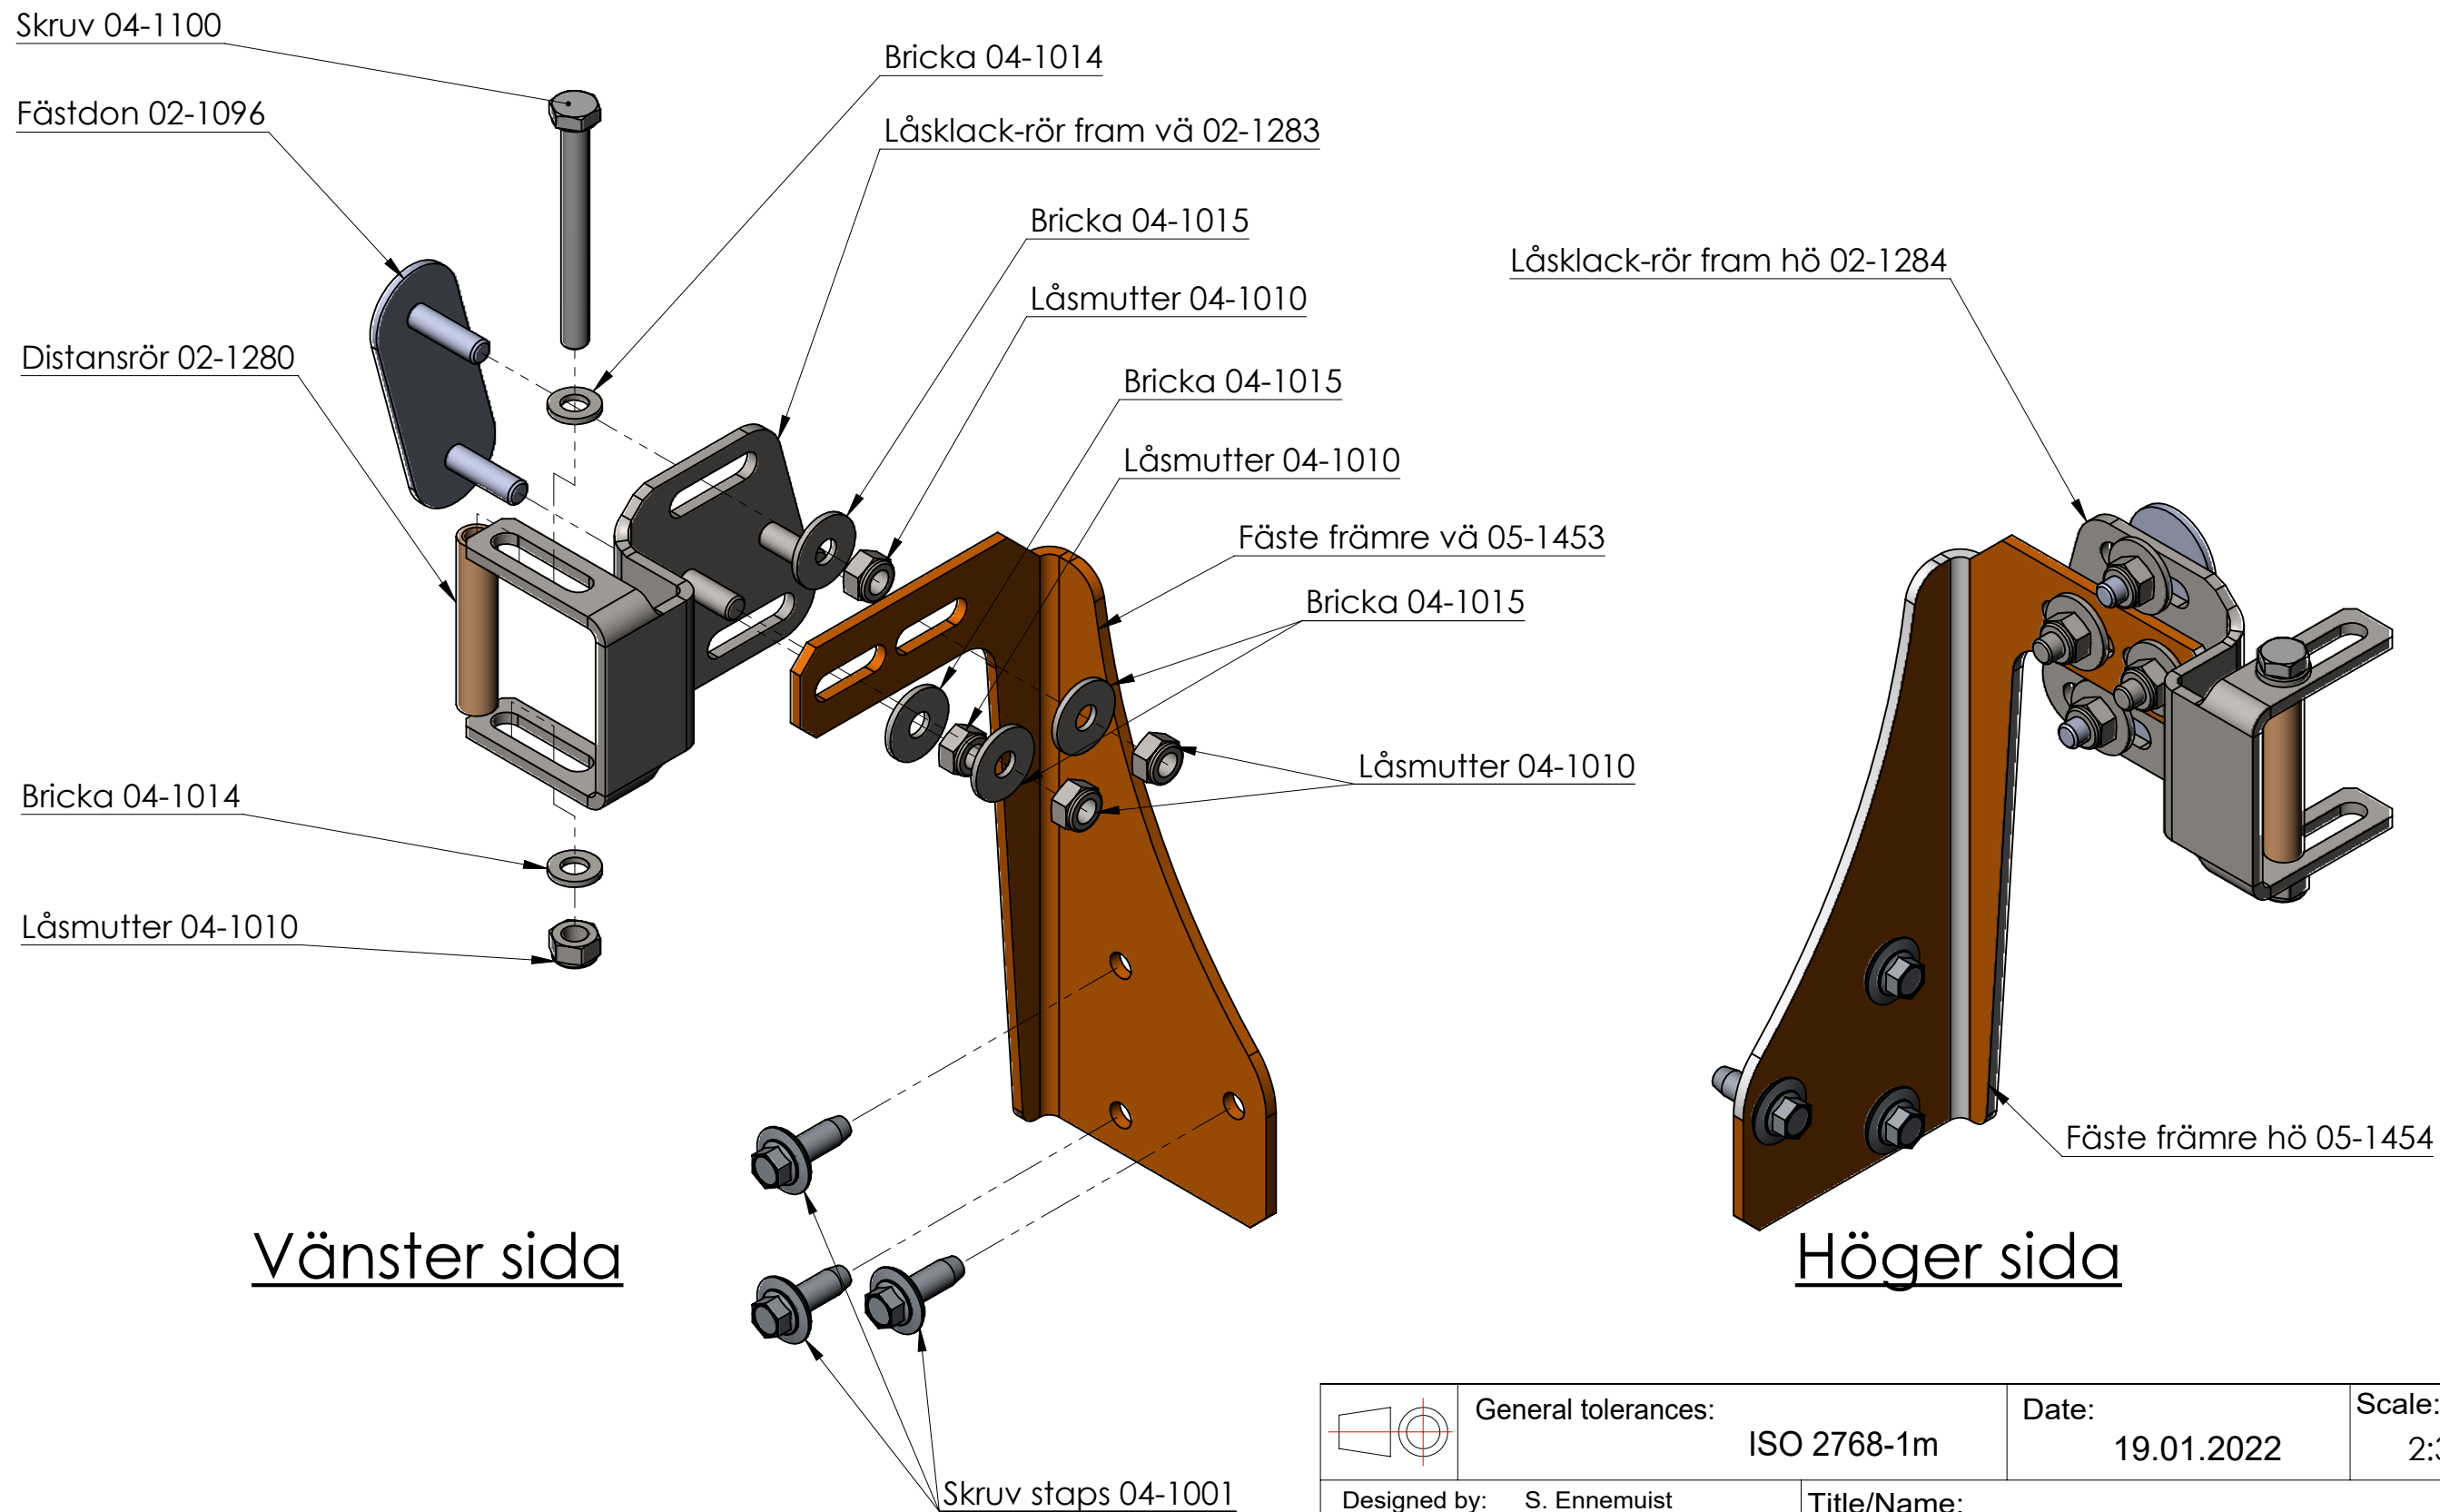

This drawing is the property of PLB Vindic AB. It is strictly confidential and must not be copied, traced or loaned without permission. Any infringement of these conditions will lead to the institution of legal procedures

Vänster sida

Höger sida

	General tolerances:	ISO 2768-1m	Date:	19.01.2022	Scale:	2:3
	Designed by:	S. Ennemuist	Title/Name:			
Checked by:	M. Männäpuu	VW6.1D/VW6.1E Främre fästen Reservdelar				
Owner:	 PLB Vindic AB Sweden	Sheet: 1/1	Drawing number:			Främre fästen resdelar VW T6.1