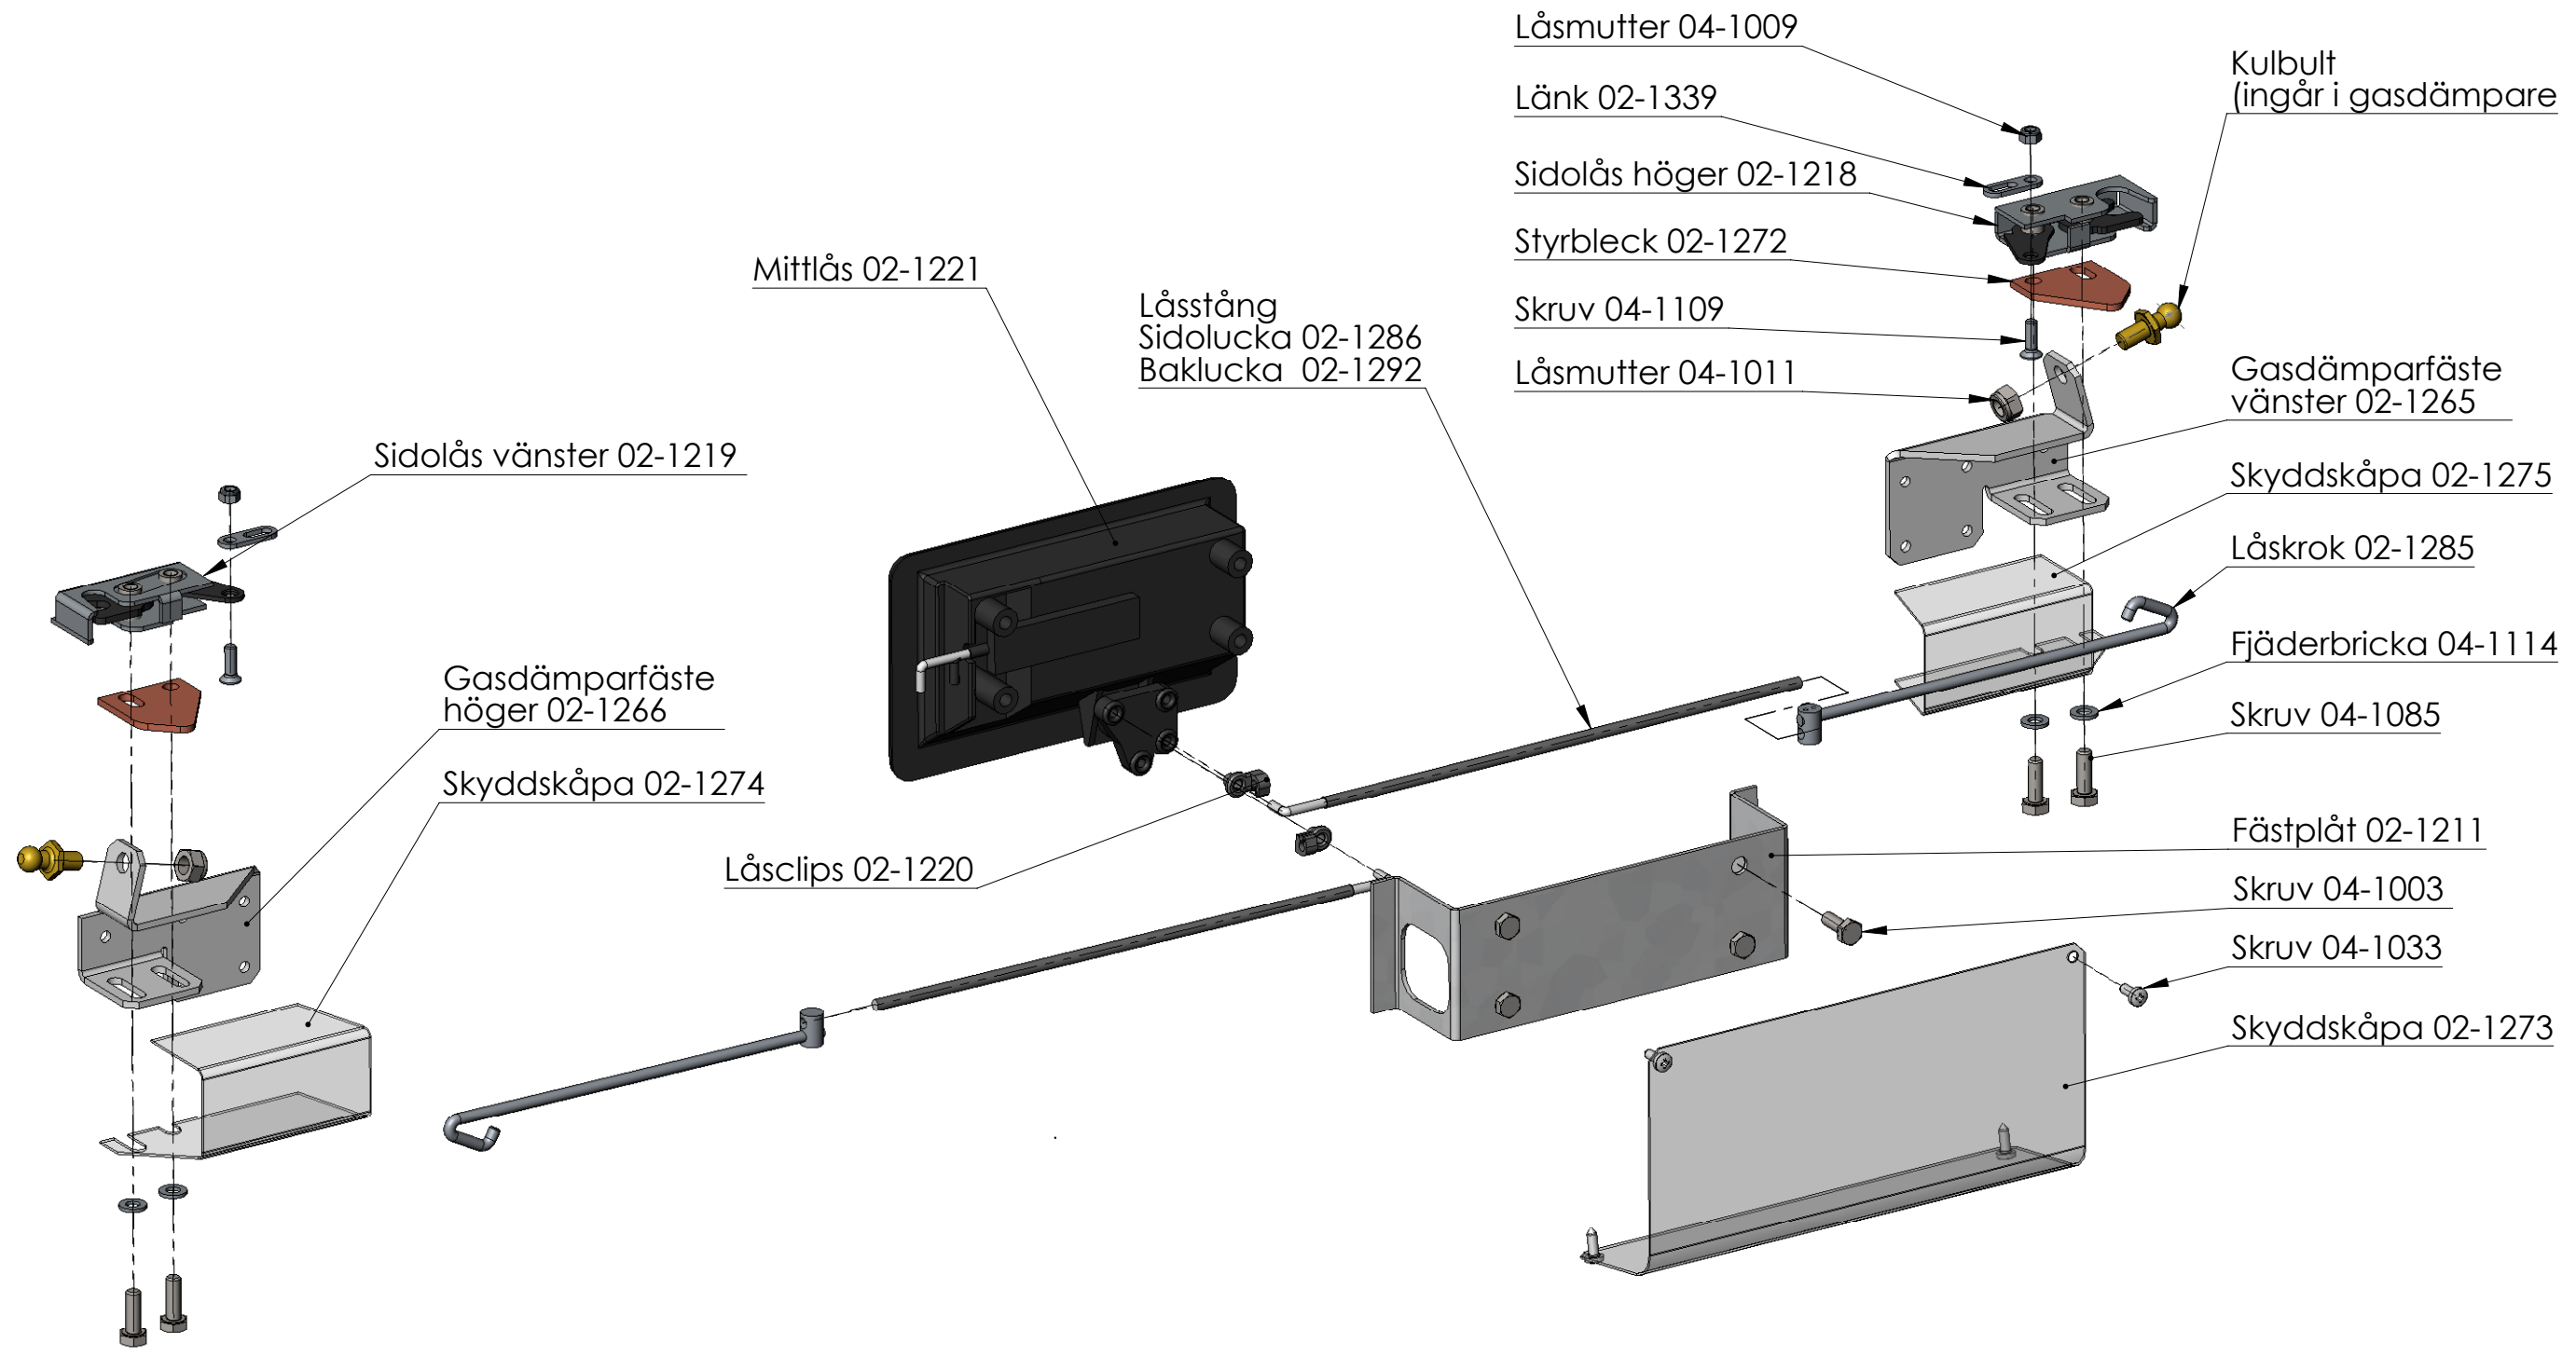

Vy från insidan av luckan

This drawing is the property of PLB Vindic AB. It is strictly confidential and must not be copied, traced or loaned without permission. Any infringement of these conditions will lead to the institution of legal procedures

Designed by RK		General Tolerances ISO 2768-1 m	Filename Låssystem resdelar VW 2009-03-12	Date 2009-03-12	Scale 1:3
Owner PLB VINDIC PLB Vindic AB Sweden		Title/Name VW5D/VW5E Låssystem Reservdelar			
Drawing number Låssystem resdelar VW T5			Edition	Sheet