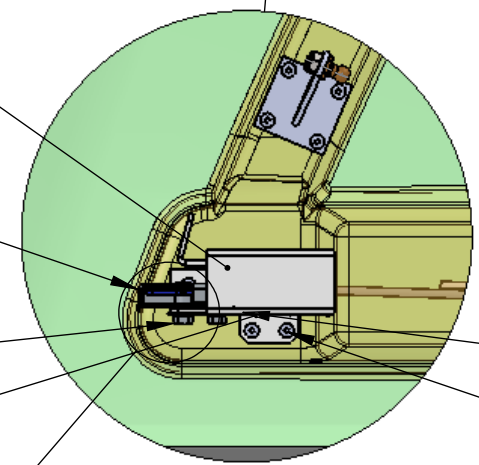

A (1 : 5)

Measurement point
for "115"

This drawing is the property of PLB Vindic AB. It is strictly confidential and must not be copied, traced or loaned without permission. Any infringement of these conditions will lead to the institution of legal procedures

Designed by RK		General Tolerances ISO 2768-1 m	Filename 729 Besilu	Date 2010-06-23	Scale 1:10
Owner PLB VINDIC PLB Vindic AB Sweden		Title/Name VW5D-, VW5E-1188 Beslagsritning Sidolucka Assembly drawing side hatch			
Drawing number 729 Besilu			Edition	Sheet 1/1