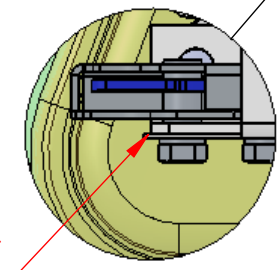

02-1339
Länk sidolås/ Adapter side lock
04-1109 Skruv/ Screw MFT 5*16
04-1009 Låsmutter/ Locking Nut M5

04-1016 Popnit trycktät/ Blind rivet
4,8*14

A (1 : 5)

Measurement point
for "115"

This drawing is the property of PLB Vindic AB. It is strictly confidential and must not be copied, traced or loaned without permission. Any infringement of these conditions will lead to the institution of legal procedures